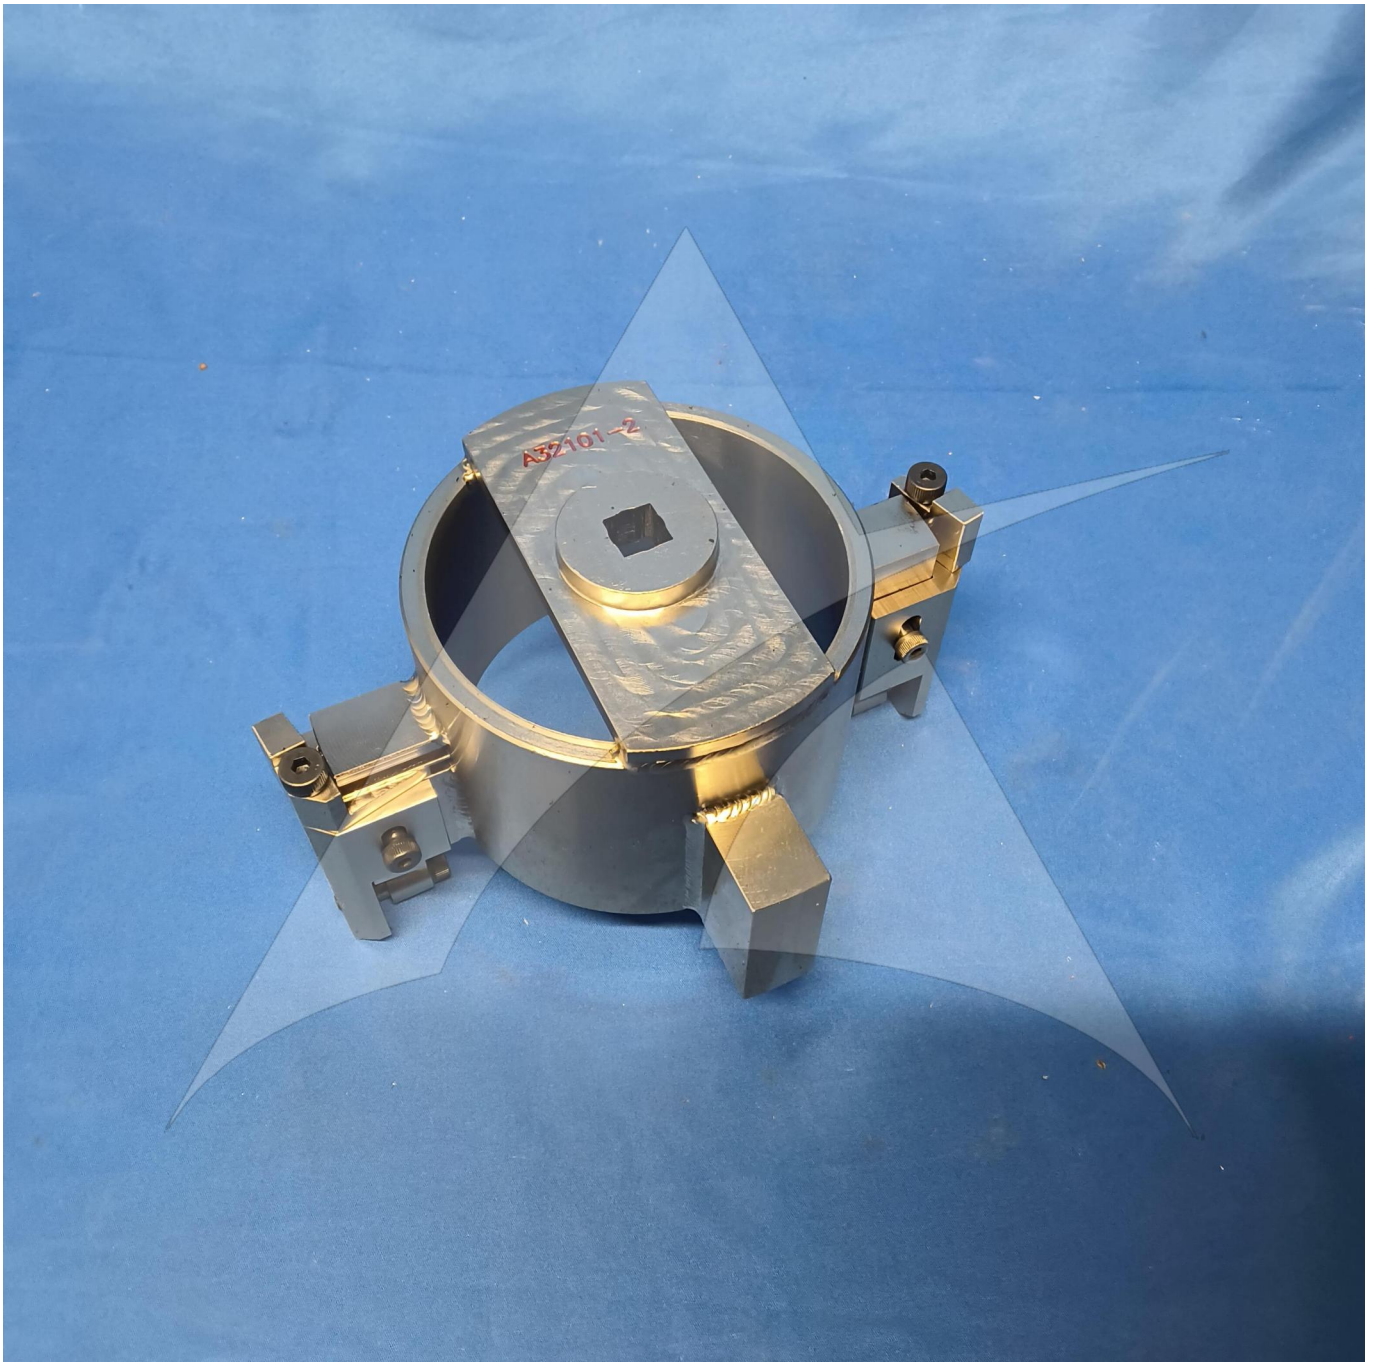

Global Sales:
Units 5 & 6, Oak Tree Place,
Matford Business Park
Exeter. Devon. EX2 8WA, UK.

Head Office:
7178 Headley ST SE,
PO Box 649
Ada, MI 49301 USA.

Part Number: A32101-1

Description: Wrench Adaptor Axle Nut

Part Number: A32101-1
Description: Wrench Adaptor Axle Nut
ATP Serial Number: PMH5557472EXT
Date: 2026-04-12

Image: 2 of 3

Global Sales:
Units 5 & 6, Oak Tree Place,
Matford Business Park
Exeter. Devon. EX2 8WA, UK.

Head Office:
7178 Headley ST SE,
PO Box 649
Ada, MI 49301 USA.

Part Number: A32101-1
Description: Wrench Adaptor Axle Nut
ATP Serial Number: PMH5557472EXT
Date: 2026-04-12

Image: 3 of 3