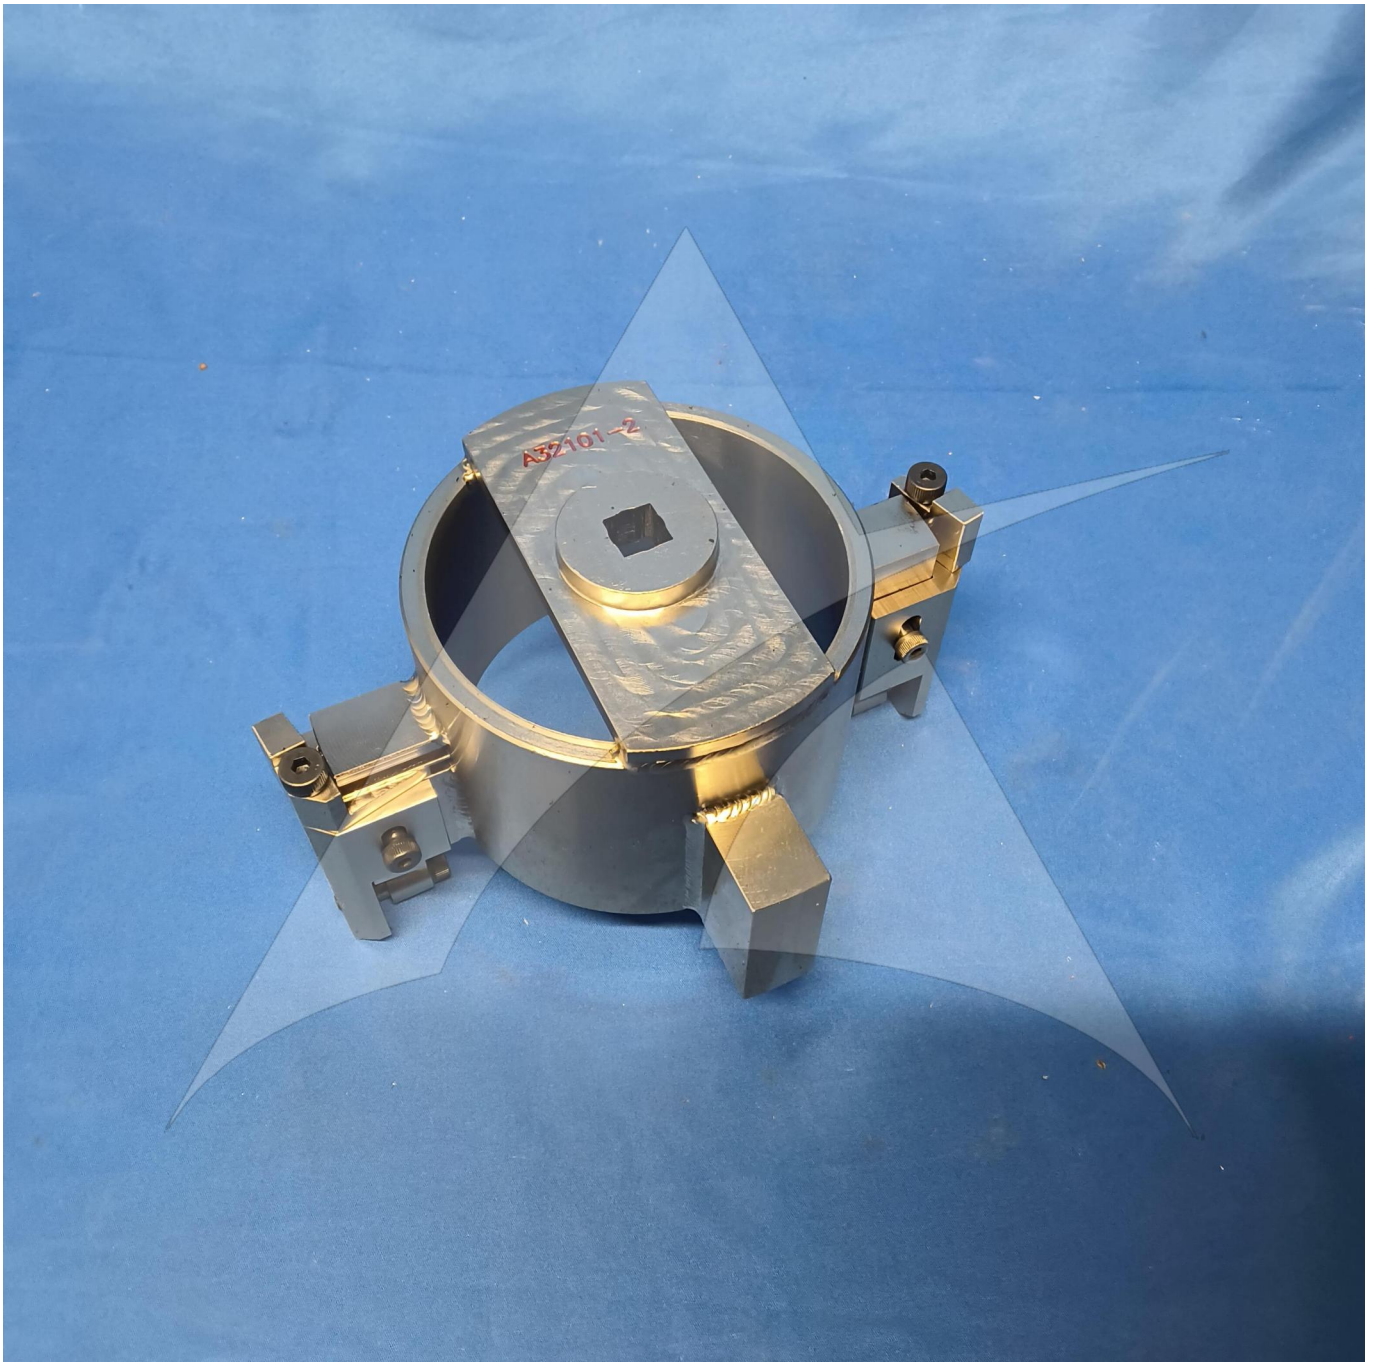

Global Sales:
Units 5 & 6, Oak Tree Place,
Matford Business Park
Exeter. Devon. EX2 8WA, UK.

Head Office:
7178 Headley ST SE,
PO Box 649
Ada, MI 49301 USA.

Part Number: A32101-1
Description: Wrench Adaptor Axle Nut
ATP Serial Number: PMH5557472EXT
Date: 2026-05-29

Image: 1 of 3

Global Sales:
Units 5 & 6, Oak Tree Place,
Matford Business Park
Exeter. Devon. EX2 8WA, UK.

Head Office:
7178 Headley ST SE,
PO Box 649
Ada, MI 49301 USA.

Part Number: A32101-1
Description: Wrench Adaptor Axle Nut
ATP Serial Number: PMH5557472EXT
Date: 2026-05-29

Image: 2 of 3

Global Sales:
Units 5 & 6, Oak Tree Place,
Matford Business Park
Exeter. Devon. EX2 8WA, UK.

Head Office:
7178 Headley ST SE,
PO Box 649
Ada, MI 49301 USA.

Part Number: A32101-1
Description: Wrench Adaptor Axle Nut
ATP Serial Number: PMH5557472EXT
Date: 2026-05-29