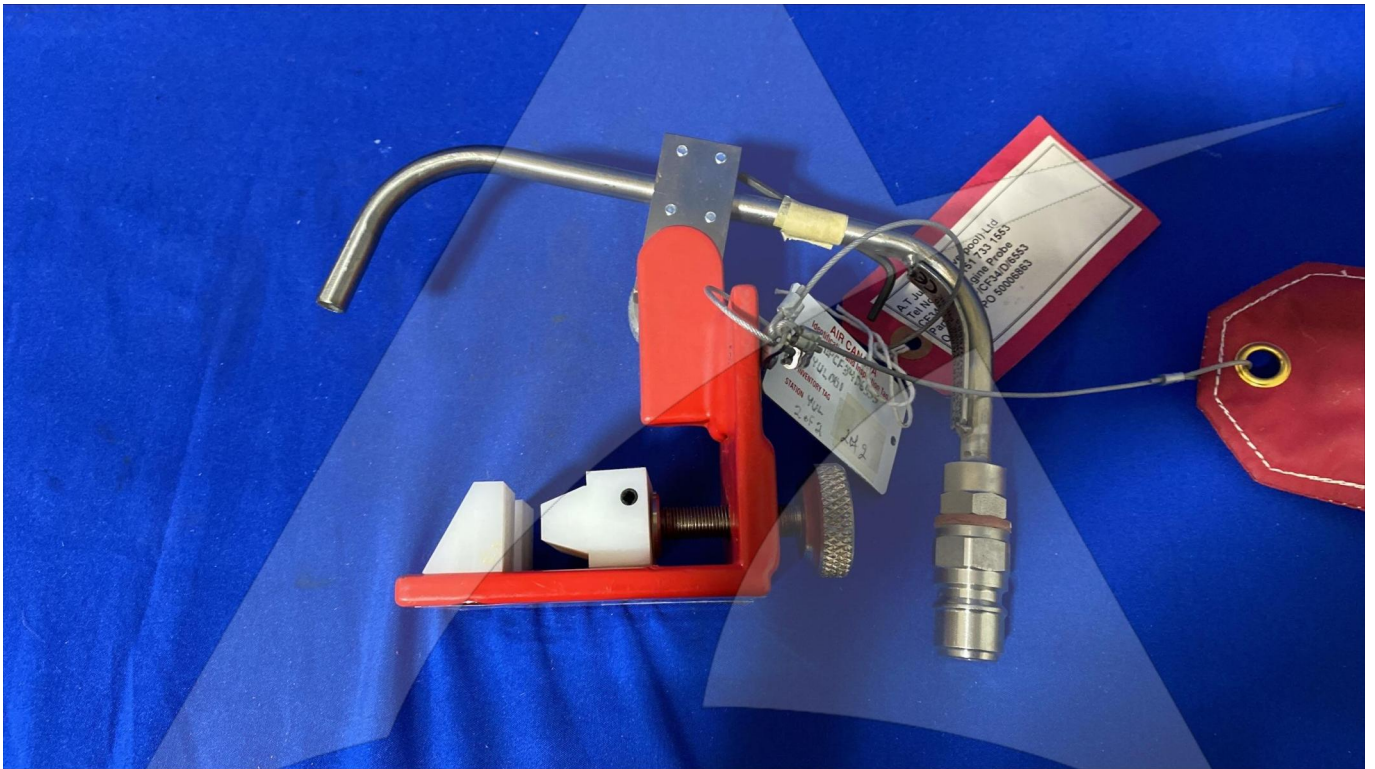

Global Sales:
Units 5 & 6, Oak Tree Place,
Matford Business Park
Exeter. Devon. EX2 8WA, UK.

Head Office:
7178 Headley ST SE,
PO Box 649
Ada, MI 49301 USA.

Part Number: JMPCF34D6553
Description: PROBE, CF34 COMPRESSOR WASH
ATP Serial Number: PMH000000EXT
Date: 2026-04-18

Image: 1 of 3

Global Sales:
Units 5 & 6, Oak Tree Place,
Matford Business Park
Exeter. Devon. EX2 8WA, UK.

Head Office:
7178 Headley ST SE,
PO Box 649
Ada, MI 49301 USA.

Part Number: JMPCF34D6553
Description: PROBE, CF34 COMPRESSOR WASH
ATP Serial Number: PMH0000000EXT
Date: 2026-04-18

Image: 2 of 3

Global Sales:
Units 5 & 6, Oak Tree Place,
Matford Business Park
Exeter. Devon. EX2 8WA, UK.

Head Office:
7178 Headley ST SE,
PO Box 649
Ada, MI 49301 USA.

Part Number: JMPCF34D6553
Description: PROBE, CF34 COMPRESSOR WASH
ATP Serial Number: PMH0000000EXT
Date: 2026-04-18