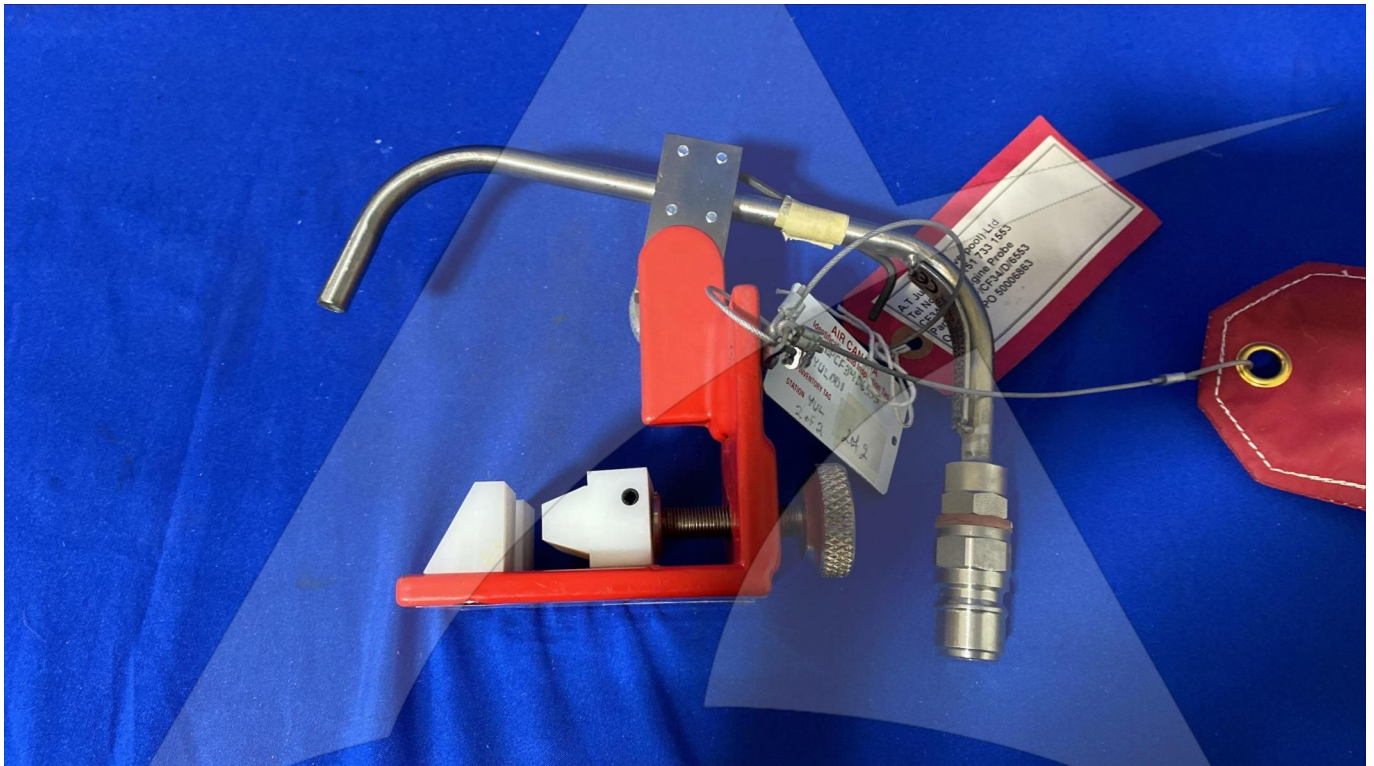

Global Sales:
Units 5 & 6, Oak Tree Place,
Matford Business Park
Exeter. Devon. EX2 8WA, UK.

Head Office:
7178 Headley ST SE,
PO Box 649
Ada, MI 49301 USA.

Part Number: JMPCF34D6553
Description: PROBE, CF34 COMPRESSOR WASH
ATP Serial Number: PMH000000EXT
Date: 2026-06-04

Image: 1 of 3

Global Sales:
Units 5 & 6, Oak Tree Place,
Matford Business Park
Exeter. Devon. EX2 8WA, UK.

Head Office:
7178 Headley ST SE,
PO Box 649
Ada, MI 49301 USA.

Part Number: JMPCF34D6553
Description: PROBE, CF34 COMPRESSOR WASH
ATP Serial Number: PMH0000000EXT
Date: 2026-06-04

Image: 2 of 3

Global Sales:
Units 5 & 6, Oak Tree Place,
Matford Business Park
Exeter. Devon. EX2 8WA, UK.

Head Office:
7178 Headley ST SE,
PO Box 649
Ada, MI 49301 USA.

Part Number: JMPCF34D6553
Description: PROBE, CF34 COMPRESSOR WASH
ATP Serial Number: PMH0000000EXT
Date: 2026-06-04