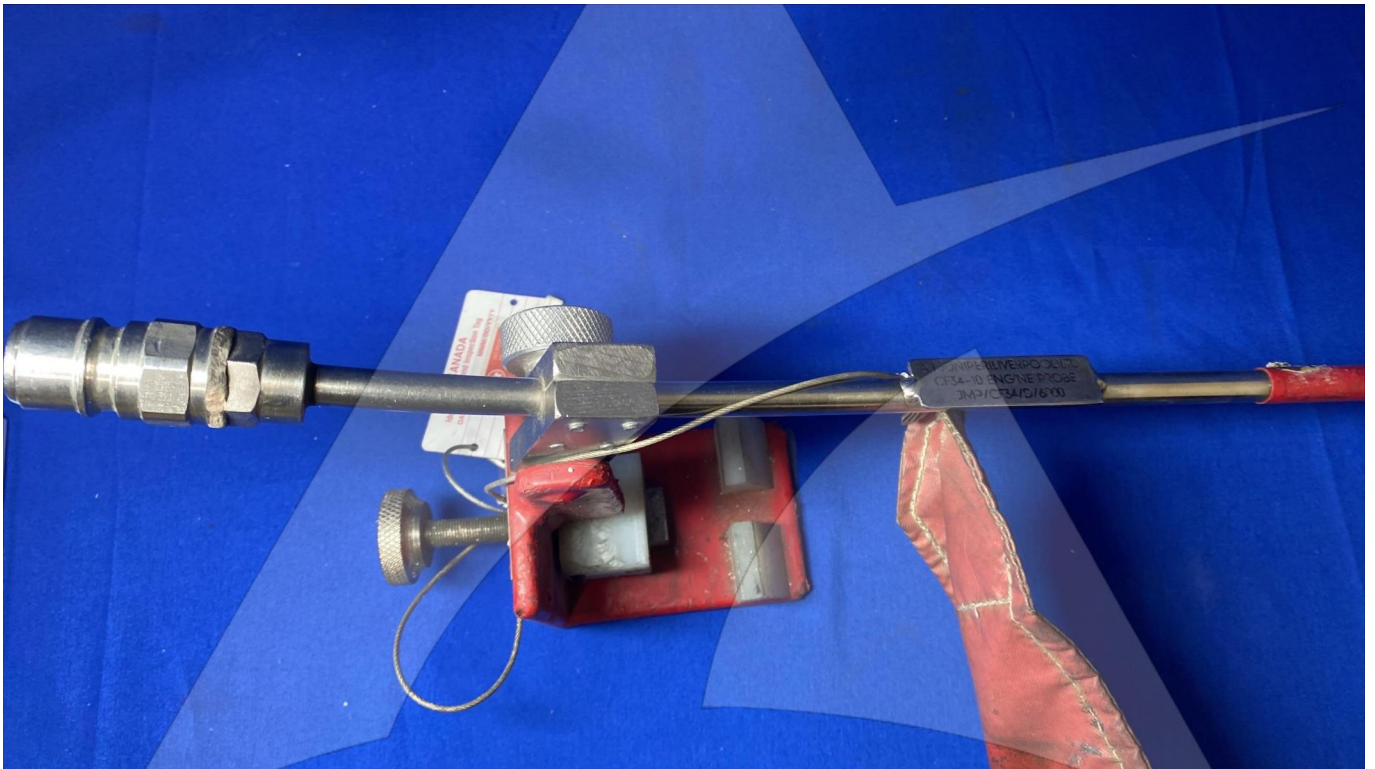

Global Sales:
Units 5 & 6, Oak Tree Place,
Matford Business Park
Exeter. Devon. EX2 8WA, UK.

Head Office:
7178 Headley ST SE,
PO Box 649
Ada, MI 49301 USA.

Part Number: JMPCF34D6000
Description: PROBE, CF34-10E COMPRESSOR WASH
ATP Serial Number: PMH0000000EXT
Date: 2026-06-04

Image: 1 of 3

Global Sales:
Units 5 & 6, Oak Tree Place,
Matford Business Park
Exeter. Devon. EX2 8WA, UK.

Head Office:
7178 Headley ST SE,
PO Box 649
Ada, MI 49301 USA.

Part Number: JMPCF34D6000
Description: PROBE, CF34-10E COMPRESSOR WASH
ATP Serial Number: PMH0000000EXT
Date: 2026-06-04

Image: 2 of 3

Global Sales:
Units 5 & 6, Oak Tree Place,
Matford Business Park
Exeter. Devon. EX2 8WA, UK.

Head Office:
7178 Headley ST SE,
PO Box 649
Ada, MI 49301 USA.

Part Number: JMPCF34D6000
Description: PROBE, CF34-10E COMPRESSOR WASH
ATP Serial Number: PMH0000000EXT
Date: 2026-06-04