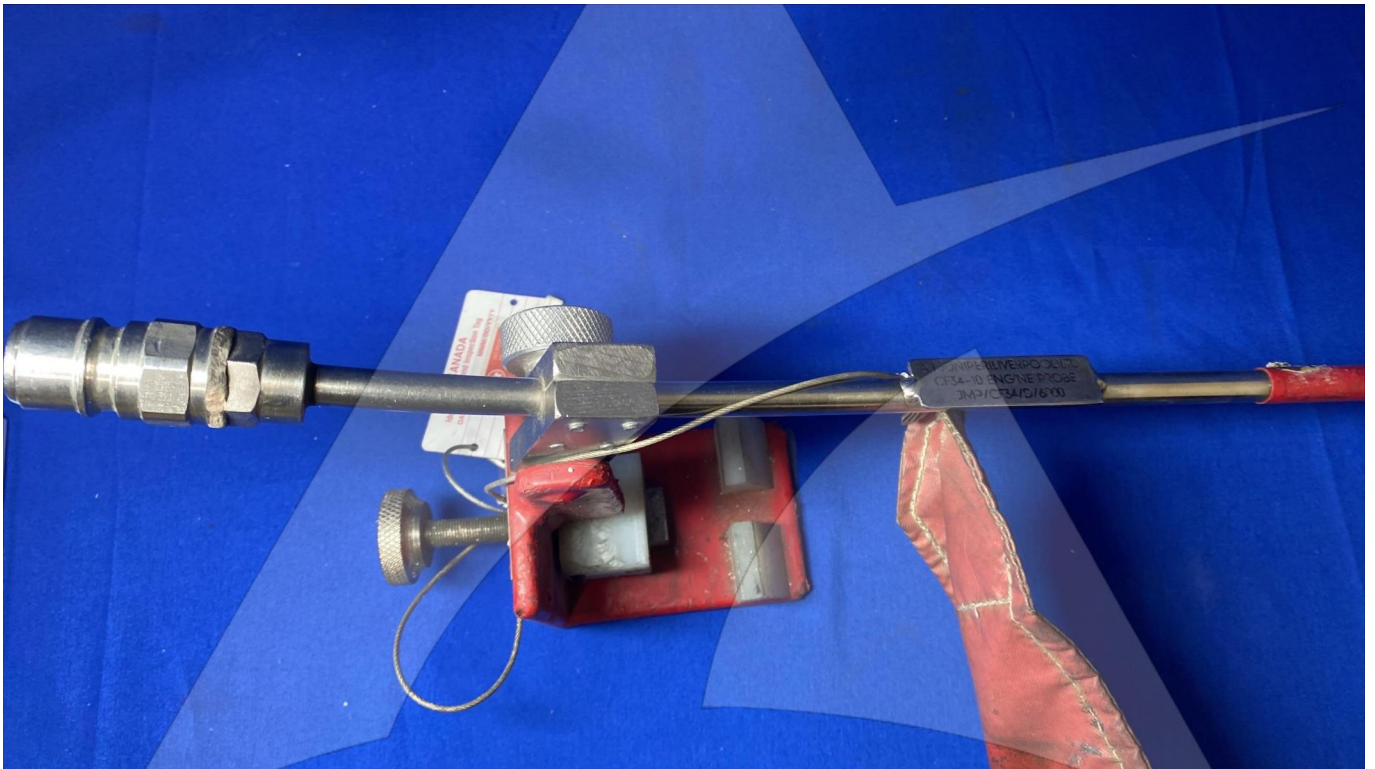

Global Sales:
Units 5 & 6, Oak Tree Place,
Matford Business Park
Exeter. Devon. EX2 8WA, UK.

Head Office:
7178 Headley ST SE,
PO Box 649
Ada, MI 49301 USA.

Part Number: JMPCF34D6000
Description: PROBE, CF34-10E COMPRESSOR WASH
ATP Serial Number: PMH0000000EXT
Date: 2026-04-19

Image: 1 of 3

Global Sales:
Units 5 & 6, Oak Tree Place,
Matford Business Park
Exeter. Devon. EX2 8WA, UK.

Head Office:
7178 Headley ST SE,
PO Box 649
Ada, MI 49301 USA.

Part Number: JMPCF34D6000
Description: PROBE, CF34-10E COMPRESSOR WASH
ATP Serial Number: PMH0000000EXT
Date: 2026-04-19

Image: 2 of 3

Global Sales:
Units 5 & 6, Oak Tree Place,
Matford Business Park
Exeter. Devon. EX2 8WA, UK.

Head Office:
7178 Headley ST SE,
PO Box 649
Ada, MI 49301 USA.

Part Number: JMPCF34D6000
Description: PROBE, CF34-10E COMPRESSOR WASH
ATP Serial Number: PMH0000000EXT
Date: 2026-04-19