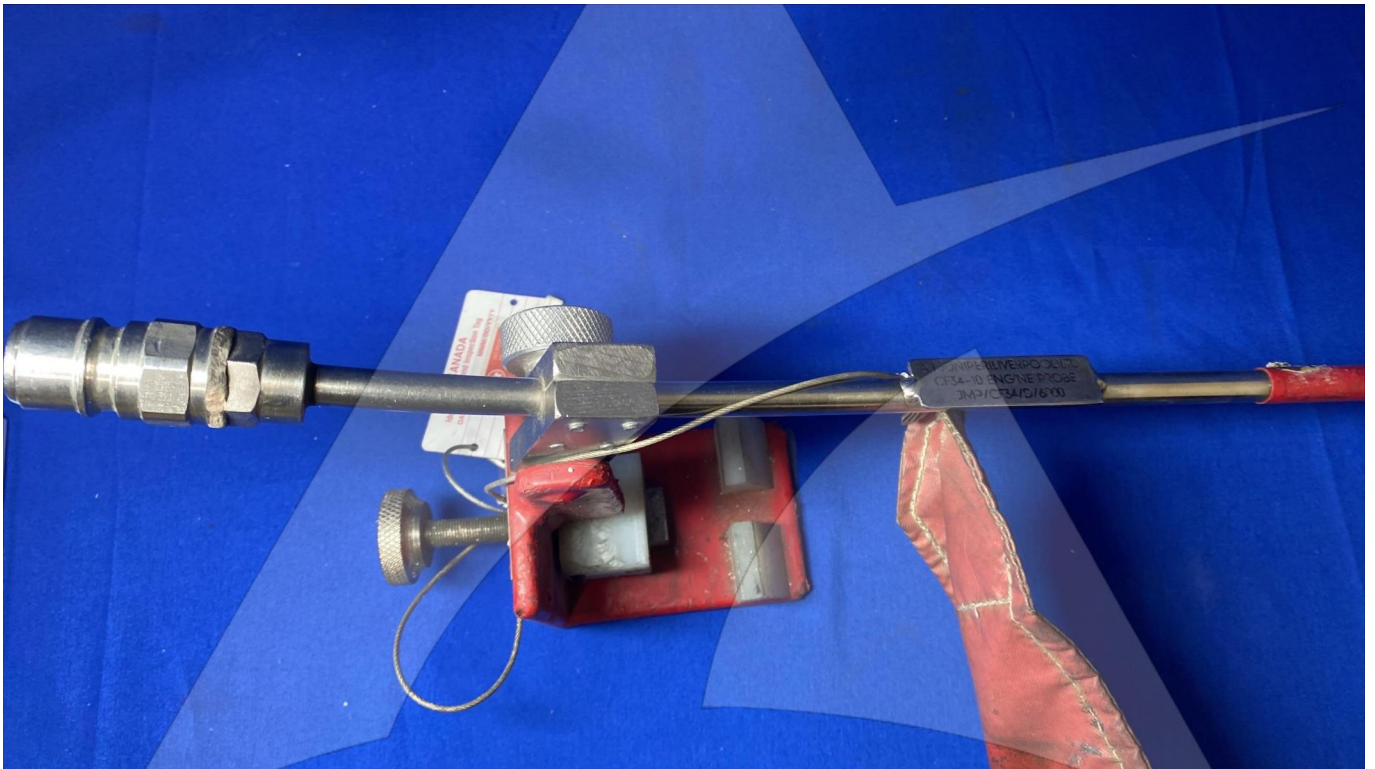

Global Sales:
Units 5 & 6, Oak Tree Place,
Matford Business Park
Exeter. Devon. EX2 8WA, UK.

Head Office:
7178 Headley ST SE,
PO Box 649
Ada, MI 49301 USA.

Part Number: JMPCF34D6000
Description: PROBE, CF34-10E COMPRESSOR WASH
ATP Serial Number: PMH0000000EXT
Date: 2026-04-18

Image: 1 of 3

Global Sales:
Units 5 & 6, Oak Tree Place,
Matford Business Park
Exeter. Devon. EX2 8WA, UK.

Head Office:
7178 Headley ST SE,
PO Box 649
Ada, MI 49301 USA.

Part Number: JMPCF34D6000
Description: PROBE, CF34-10E COMPRESSOR WASH
ATP Serial Number: PMH0000000EXT
Date: 2026-04-18

Image: 2 of 3

Global Sales:
Units 5 & 6, Oak Tree Place,
Matford Business Park
Exeter. Devon. EX2 8WA, UK.

Head Office:
7178 Headley ST SE,
PO Box 649
Ada, MI 49301 USA.

Part Number: JMPCF34D6000
Description: PROBE, CF34-10E COMPRESSOR WASH
ATP Serial Number: PMH0000000EXT
Date: 2026-04-18