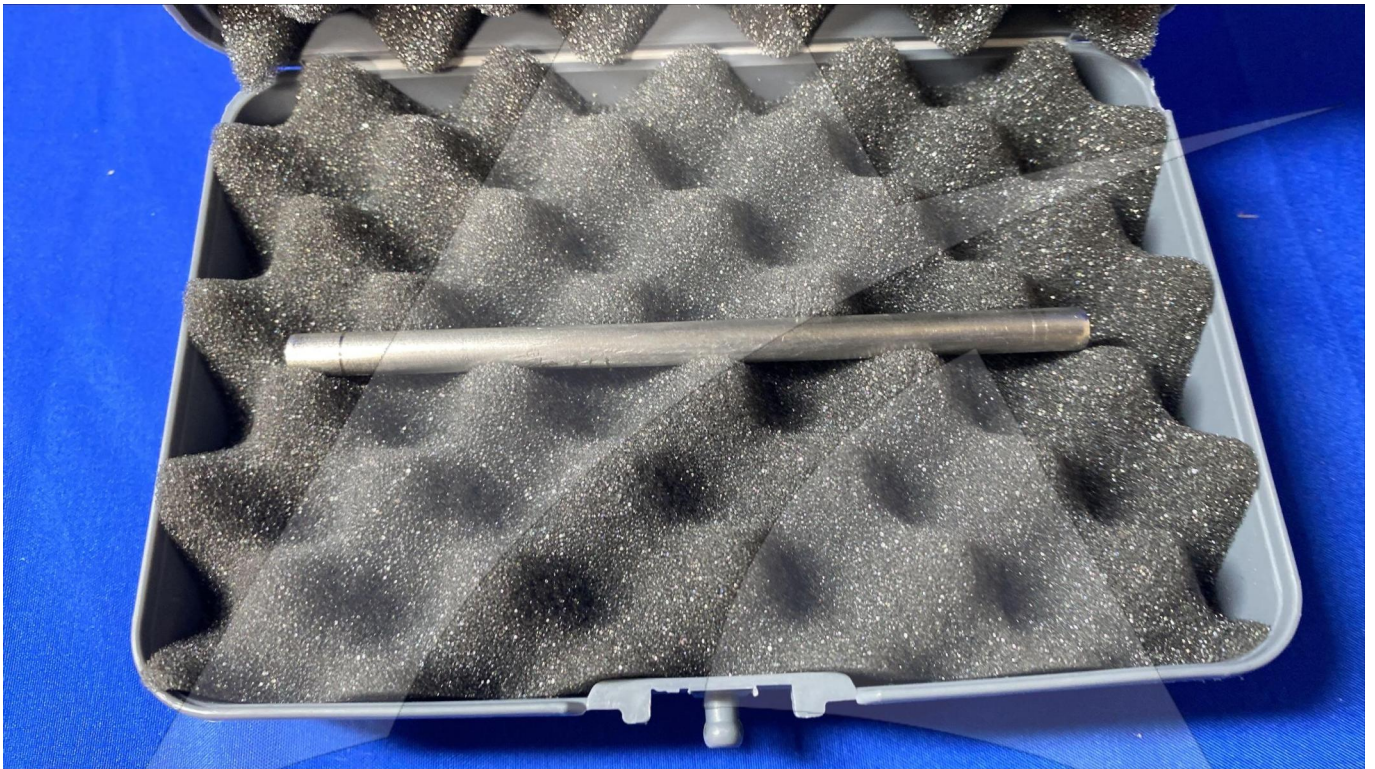

Global Sales:
Units 5 & 6, Oak Tree Place,
Matford Business Park
Exeter. Devon. EX2 8WA, UK.

Head Office:
7178 Headley ST SE,
PO Box 649
Ada, MI 49301 USA.

Part Number: ACD21869-1
Description: TOOL,DOOR SEAL HOLE (BOX 1)
ATP Serial Number: PMH0000000EXT
Date: 2026-04-24

Image: 1 of 3