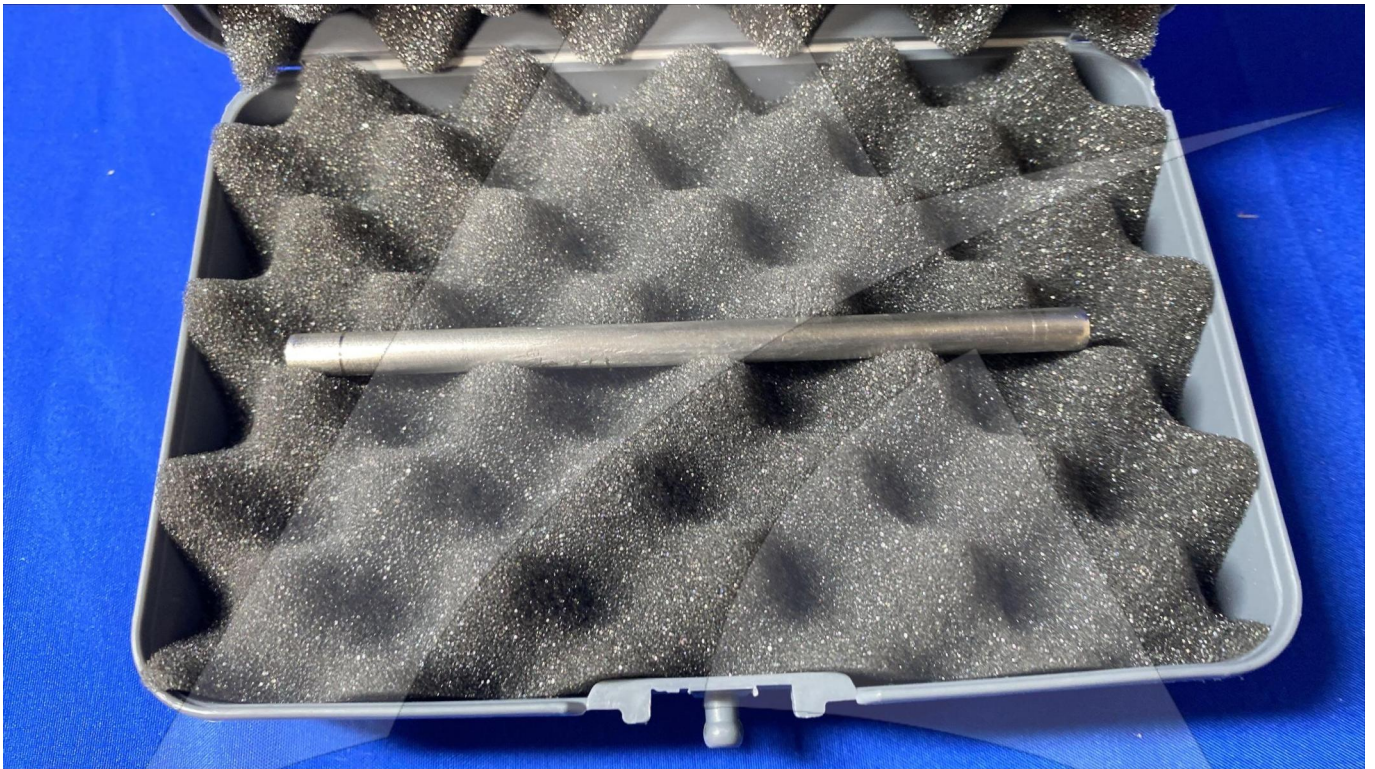

Global Sales:
Units 5 & 6, Oak Tree Place,
Matford Business Park
Exeter. Devon. EX2 8WA, UK.

Head Office:
7178 Headley ST SE,
PO Box 649
Ada, MI 49301 USA.

Part Number: ACD21869-1
Description: TOOL,DOOR SEAL HOLE (BOX 1)
ATP Serial Number: PMH0000000EXT
Date: 2026-04-22

Image: 1 of 3