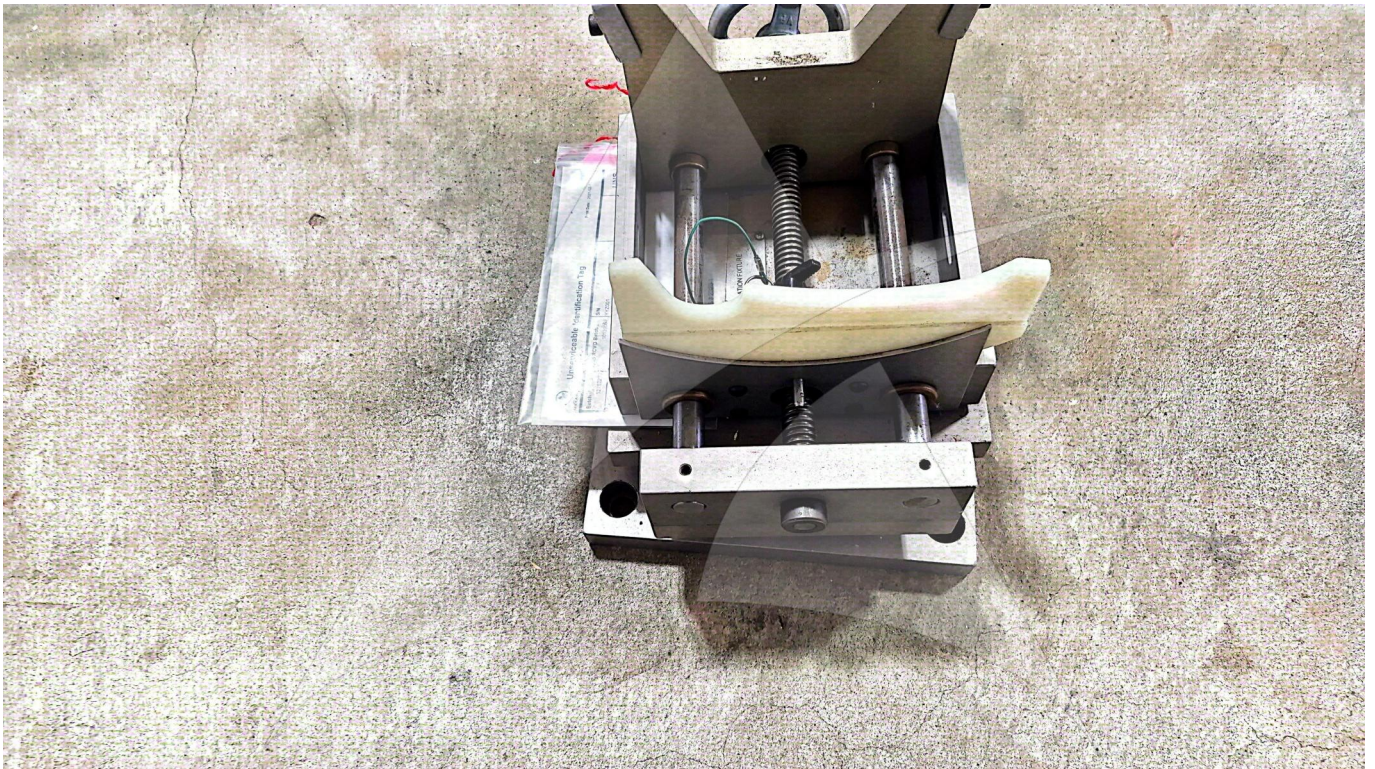

Global Sales:
Units 5 & 6, Oak Tree Place,
Matford Business Park
Exeter. Devon. EX2 8WA, UK.

Head Office:
7178 Headley ST SE,
PO Box 649
Ada, MI 49301 USA.

Part Number: AC114
Description: PULLER, CF34/8/10 IDG
ATP Serial Number: PMH0000000EXT
Date: 2026-04-22

Image: 1 of 5