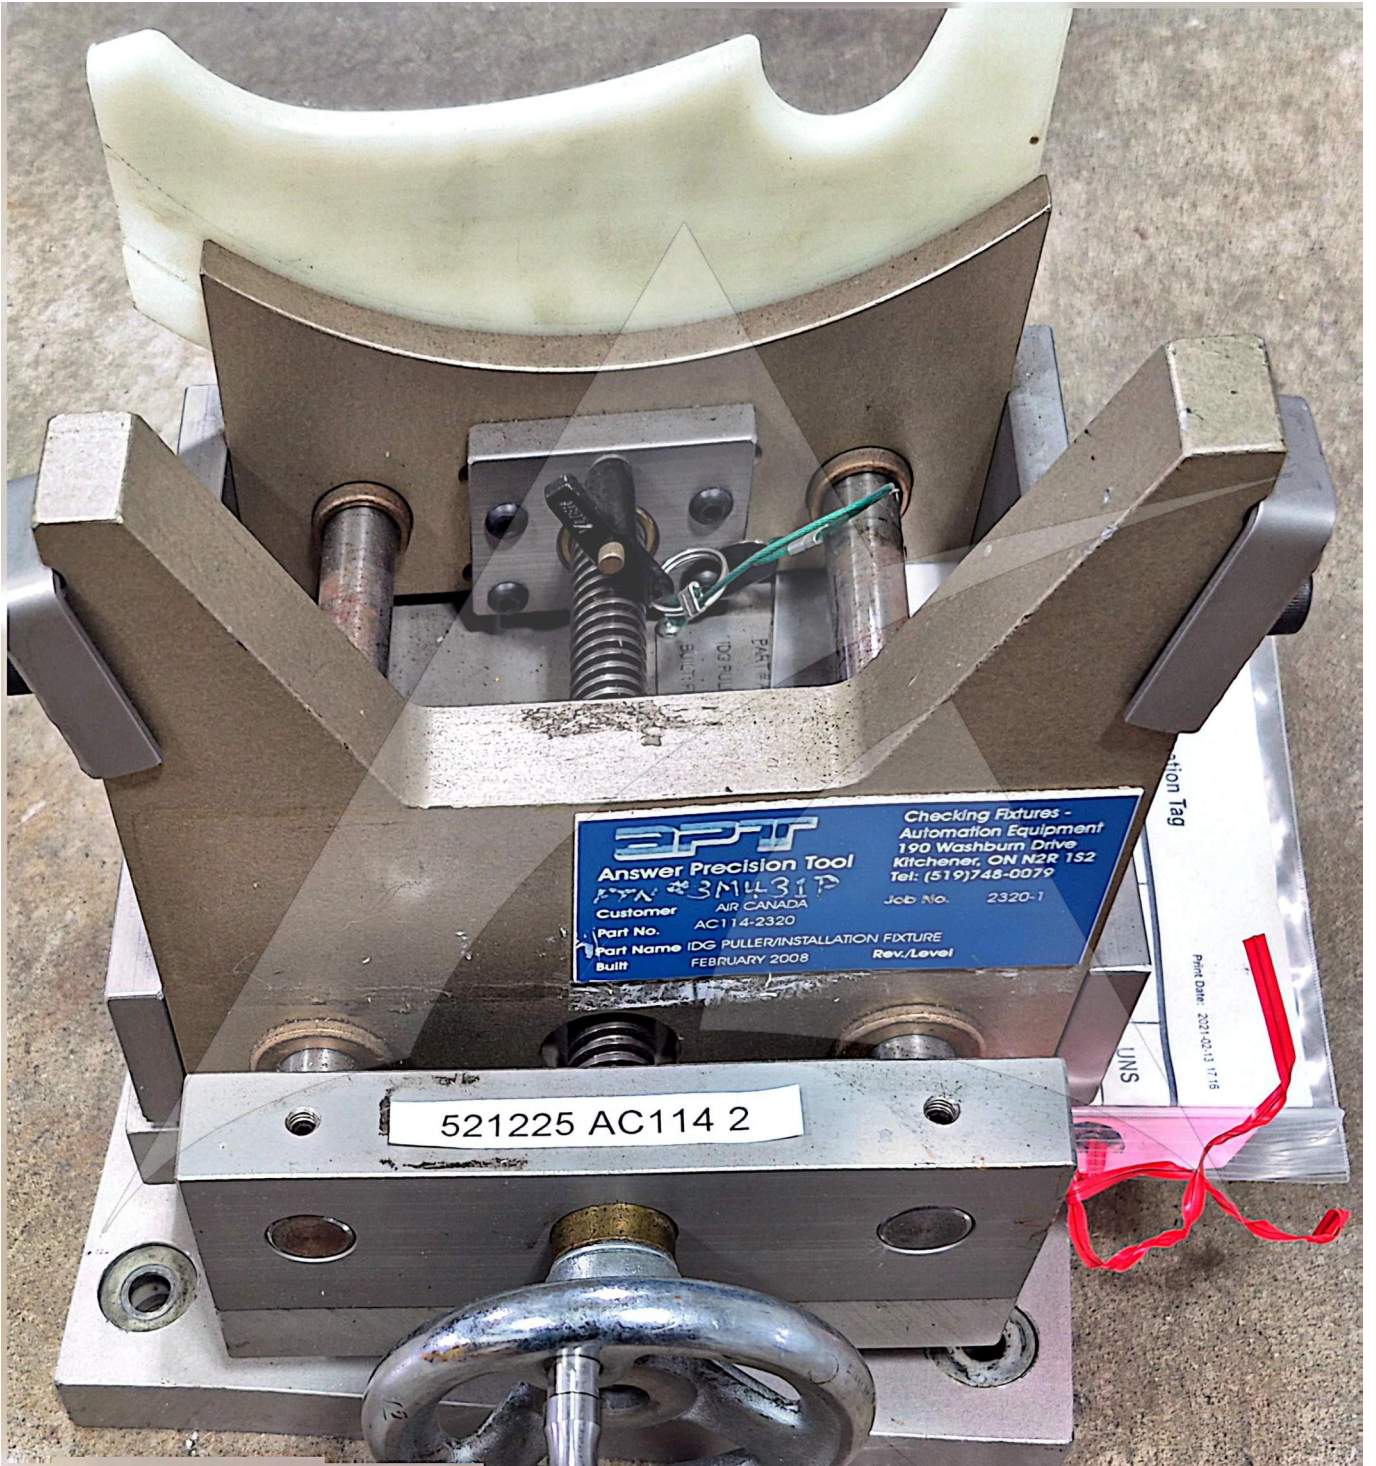

Global Sales:
Units 5 & 6, Oak Tree Place,
Matford Business Park
Exeter. Devon. EX2 8WA, UK.

Head Office:
7178 Headley ST SE,
PO Box 649
Ada, MI 49301 USA.