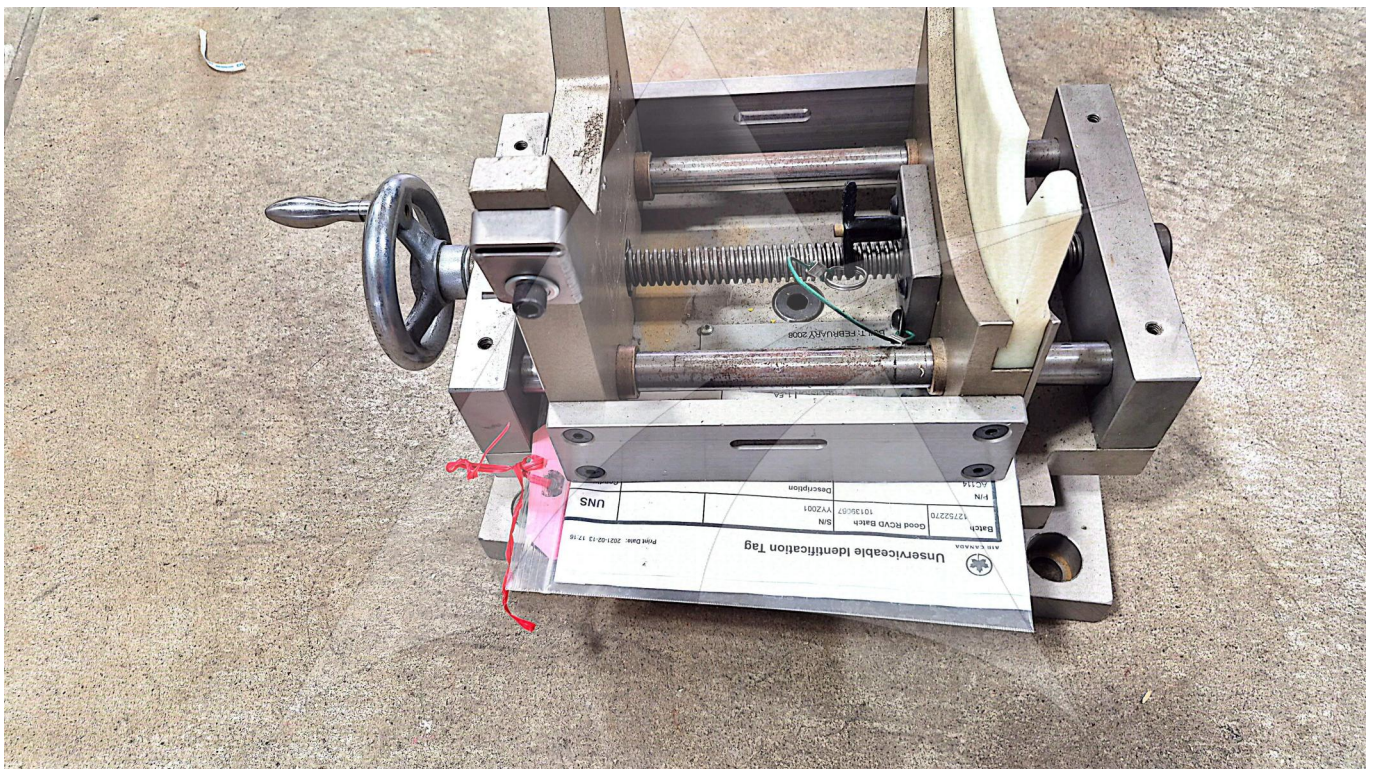

Head Office:
7178 Headley ST SE,
PO Box 649
Ada, MI 49301 USA.

Part Number: AC114
Description: PULLER, CF34/8/10 IDG
ATP Serial Number: PMH0000000EXT
Date: 2026-04-22

Image: 3 of 5

Global Sales:
Units 5 & 6, Oak Tree Place,
Matford Business Park
Exeter. Devon. EX2 8WA, UK.

Head Office:
7178 Headley ST SE,
PO Box 649
Ada, MI 49301 USA.

Part Number: AC114
Description: PULLER, CF34/8/10 IDG
ATP Serial Number: PMH0000000EXT
Date: 2026-04-22

Image: 4 of 5

Global Sales:
Units 5 & 6, Oak Tree Place,
Matford Business Park
Exeter. Devon. EX2 8WA, UK.