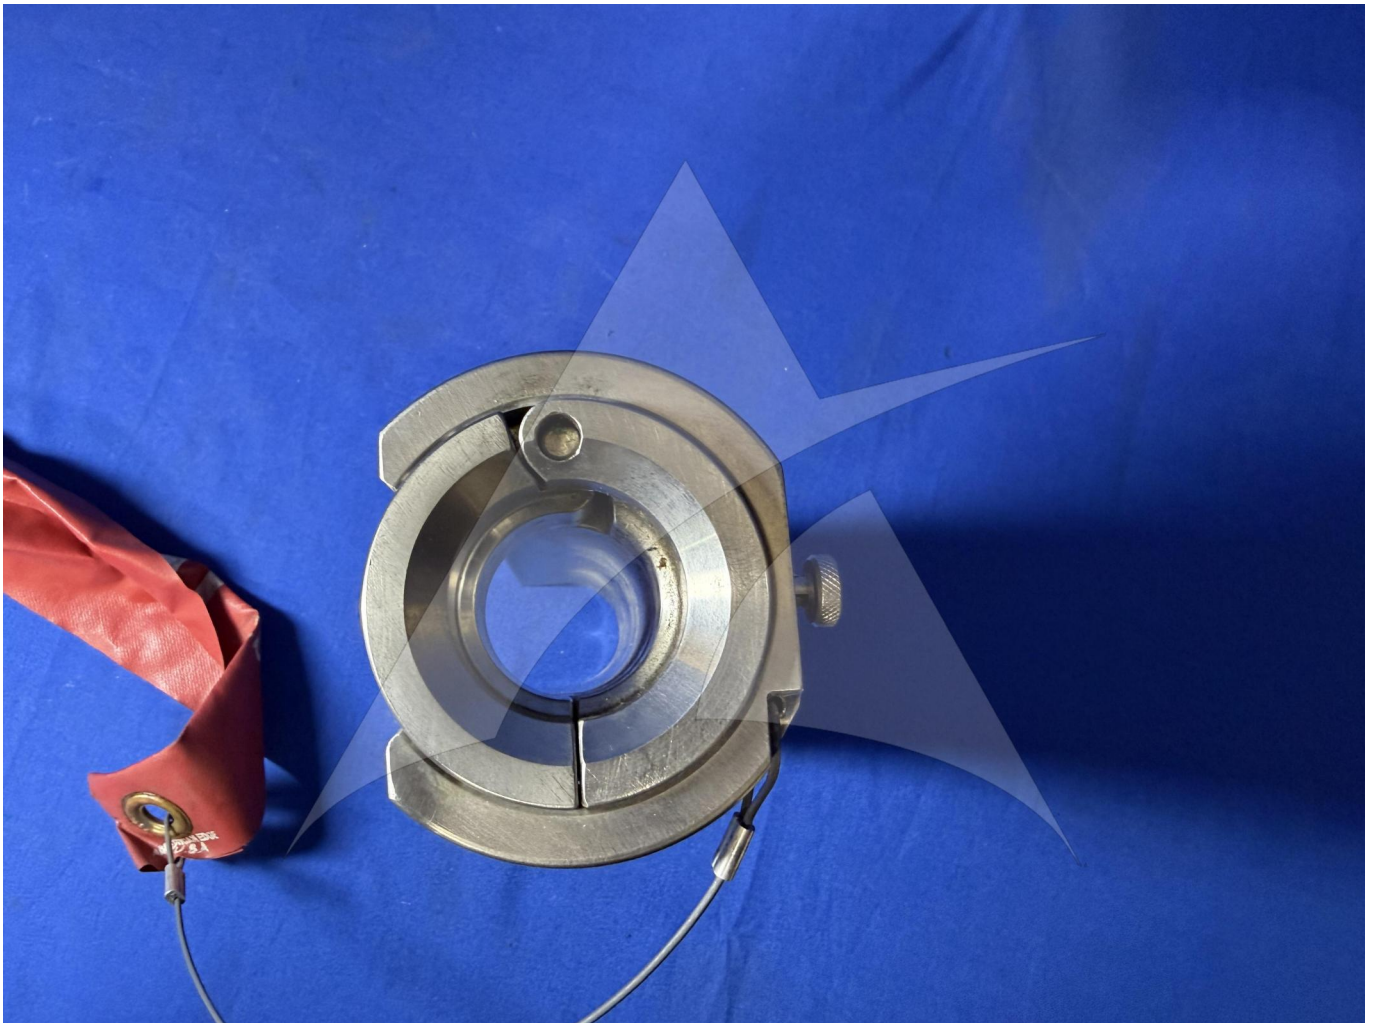

**Image:** 1 of 4

Global Sales:  
Units 5 & 6, Oak Tree Place,  
Matford Business Park  
Exeter. Devon. EX2 8WA, UK.

Head Office:  
7178 Headley ST SE,  
PO Box 649  
Ada, MI 49301 USA.

**Part Number:** 415400GSE1001  
**Description:** TOOL, RUDDER PCU COLLAR (BOX 1)  
**ATP Serial Number:** PMH0000000EXT  
**Date:** 2026-06-13

**Image:** 2 of 4

Global Sales:  
Units 5 & 6, Oak Tree Place,  
Matford Business Park  
Exeter. Devon. EX2 8WA, UK.

Head Office:  
7178 Headley ST SE,  
PO Box 649  
Ada, MI 49301 USA.

**Part Number:** 415400GSE1001  
**Description:** TOOL, RUDDER PCU COLLAR (BOX 1)  
**ATP Serial Number:** PMH0000000EXT  
**Date:** 2026-06-13

**Image:** 3 of 4

Global Sales:  
Units 5 & 6, Oak Tree Place,  
Matford Business Park  
Exeter. Devon. EX2 8WA, UK.

Head Office:  
7178 Headley ST SE,  
PO Box 649  
Ada, MI 49301 USA.

**Part Number:** 415400GSE1001  
**Description:** TOOL, RUDDER PCU COLLAR (BOX 1)  
**ATP Serial Number:** PMH0000000EXT  
**Date:** 2026-06-13