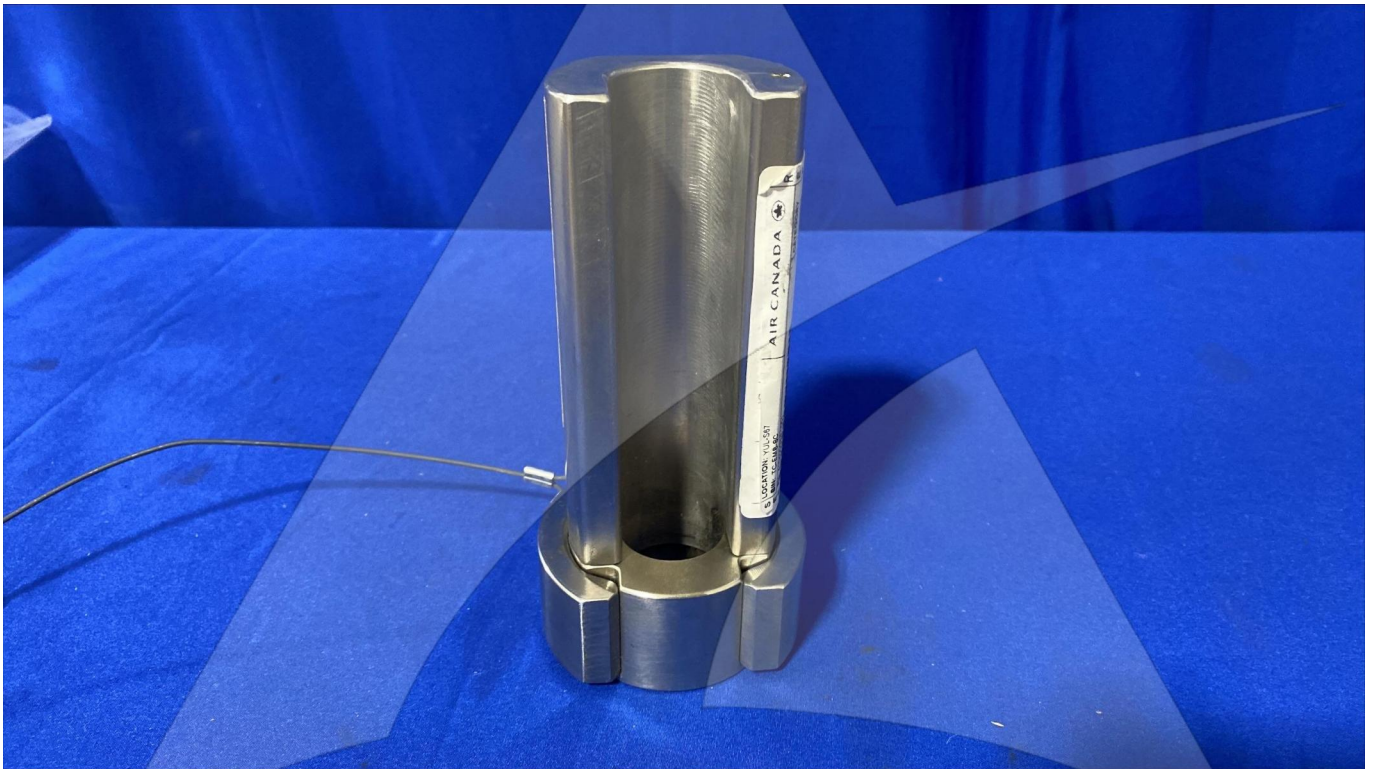

Global Sales:  
Units 5 & 6, Oak Tree Place,  
Matford Business Park  
Exeter. Devon. EX2 8WA, UK.

Head Office:  
7178 Headley ST SE,  
PO Box 649  
Ada, MI 49301 USA.

**Part Number:** 415400GSE1001  
**Description:** TOOL, RUDDER PCU COLLAR (BOX 1)  
**ATP Serial Number:** PMH0000000EXT  
**Date:** 2026-04-11

**Image:** 1 of 3

Global Sales:  
Units 5 & 6, Oak Tree Place,  
Matford Business Park  
Exeter. Devon. EX2 8WA, UK.

Head Office:  
7178 Headley ST SE,  
PO Box 649  
Ada, MI 49301 USA.

**Part Number:** 415400GSE1001  
**Description:** TOOL, RUDDER PCU COLLAR (BOX 1)  
**ATP Serial Number:** PMH0000000EXT  
**Date:** 2026-04-11

**Image:** 2 of 3

Global Sales:  
Units 5 & 6, Oak Tree Place,  
Matford Business Park  
Exeter. Devon. EX2 8WA, UK.

Head Office:  
7178 Headley ST SE,  
PO Box 649  
Ada, MI 49301 USA.

**Part Number:** 415400GSE1001  
**Description:** TOOL, RUDDER PCU COLLAR (BOX 1)  
**ATP Serial Number:** PMH0000000EXT  
**Date:** 2026-04-11