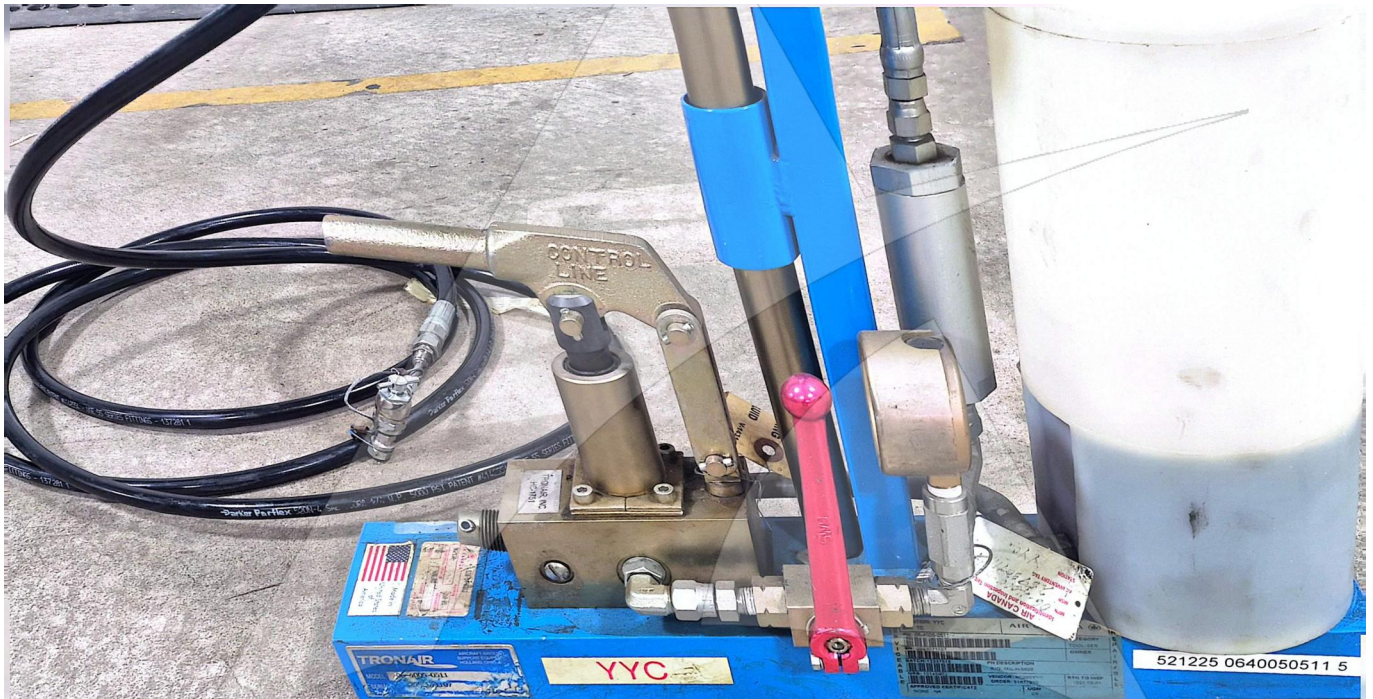

Global Sales:
Units 5 & 6, Oak Tree Place,
Matford Business Park
Exeter. Devon. EX2 8WA, UK.

Head Office:
7178 Headley ST SE,
PO Box 649
Ada, MI 49301 USA.

Part Number: 06-4005-0511
Description: RIG, MIL-H-5606
ATP Serial Number: PMH0000000EXT
Date: 2026-06-13

Image: 3 of 7