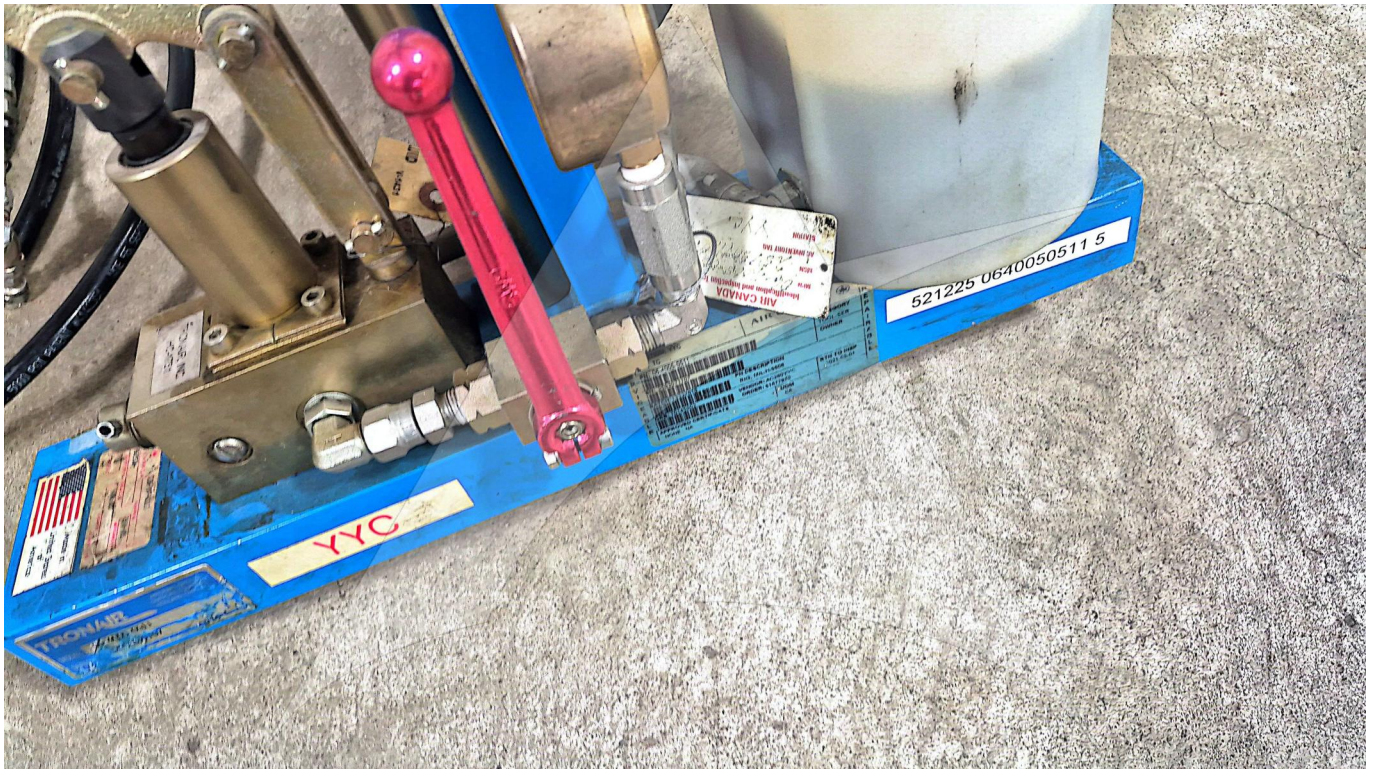

Global Sales:
Units 5 & 6, Oak Tree Place,
Matford Business Park
Exeter. Devon. EX2 8WA, UK.

Head Office:
7178 Headley ST SE,
PO Box 649
Ada, MI 49301 USA.

Part Number: 06-4005-0511
Description: RIG, MIL-H-5606
ATP Serial Number: PMH0000000EXT
Date: 2026-06-13

Image: 5 of 7