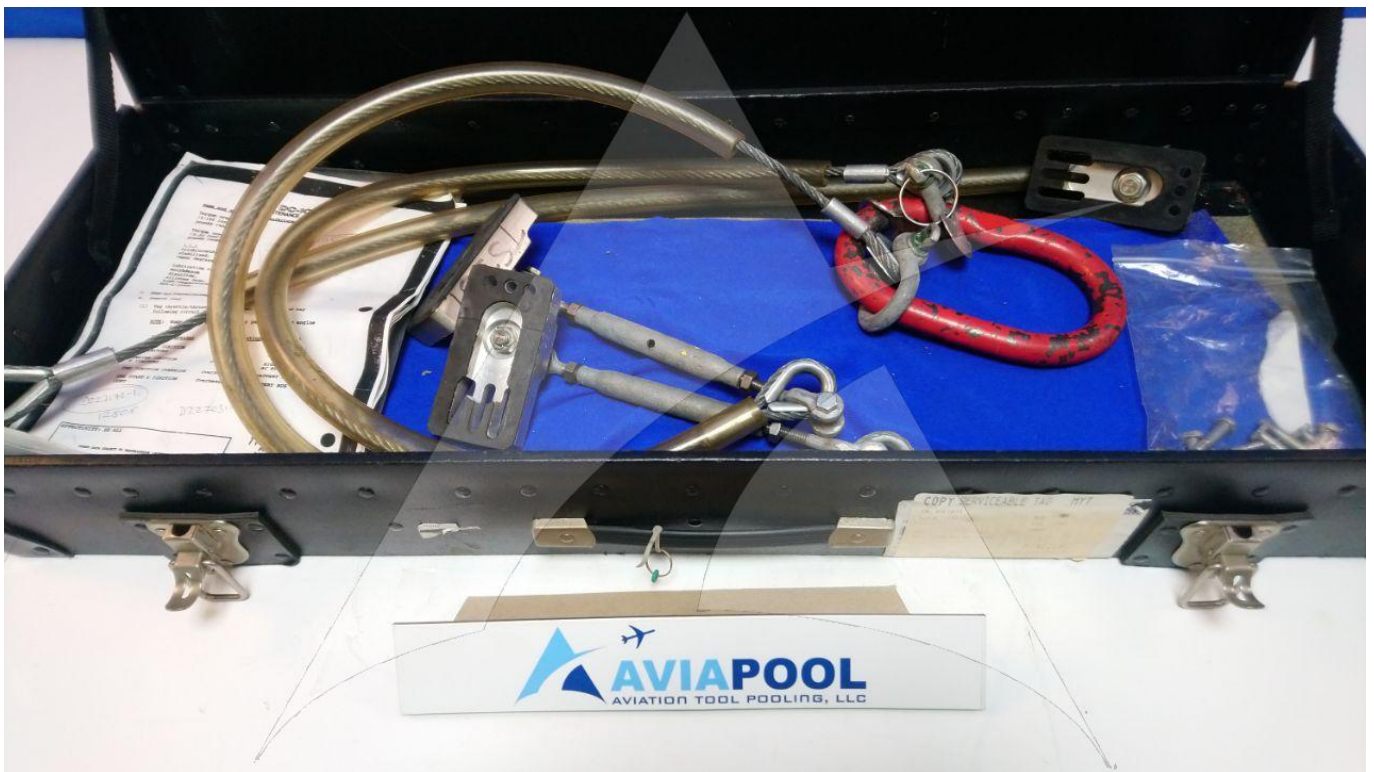

Global Sales:
Units 5 & 6, Oak Tree Place,
Matford Business Park
Exeter. Devon. EX2 8WA, UK.

Head Office:
7178 Headley ST SE,
PO Box 649
Ada, MI 49301 USA.

Part Number: RSE1024

Description: SLING-NOSE COWL-CF6 ENG

ATP Serial Number: PMH0000191EXT

Date: 2026-04-29

Image: 1 of 2