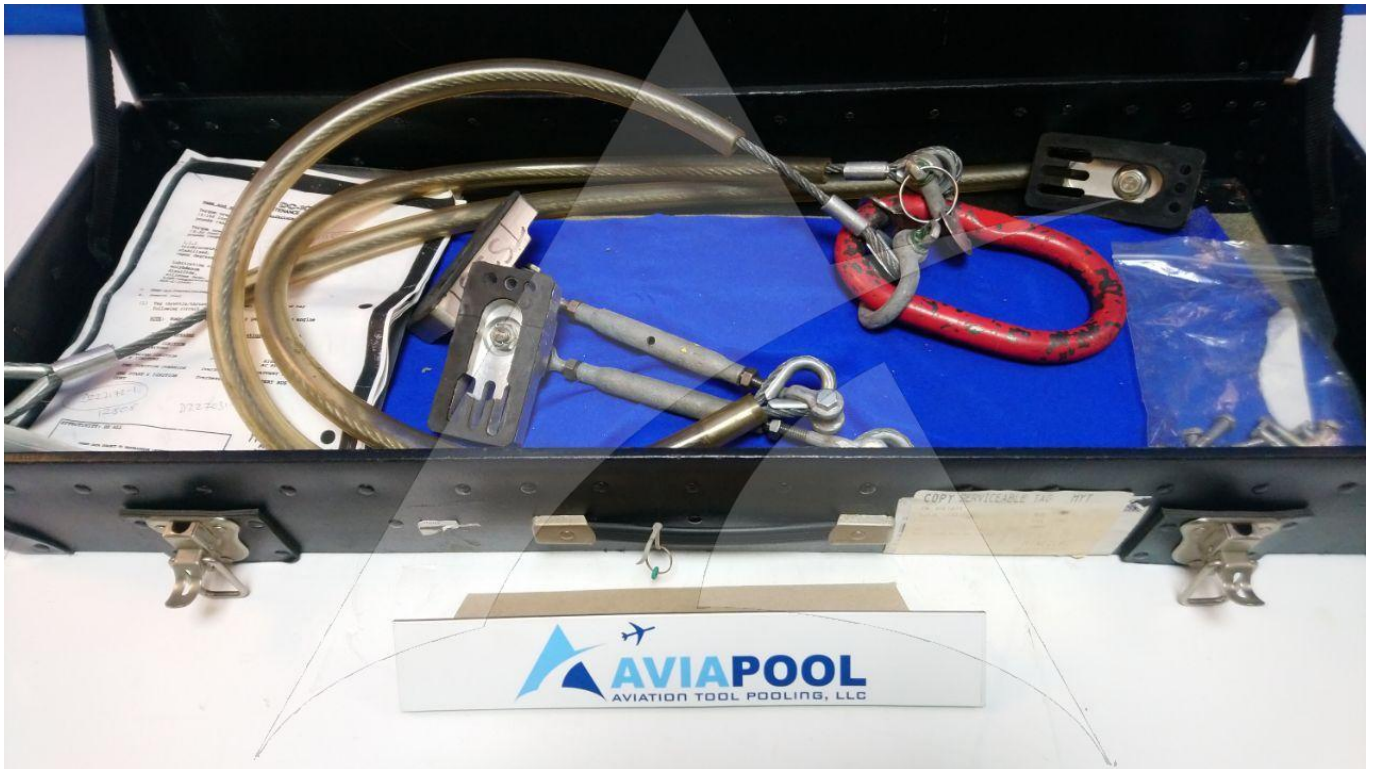

Global Sales:
Units 5 & 6, Oak Tree Place,
Matford Business Park
Exeter. Devon. EX2 8WA, UK.

Head Office:
7178 Headley ST SE,
PO Box 649
Ada, MI 49301 USA.

Part Number: RSE1024

Description: SLING-NOSE COWL-CF6 ENG

ATP Serial Number: PMH0000191EXT

Date: 2026-06-20

Image: 1 of 2