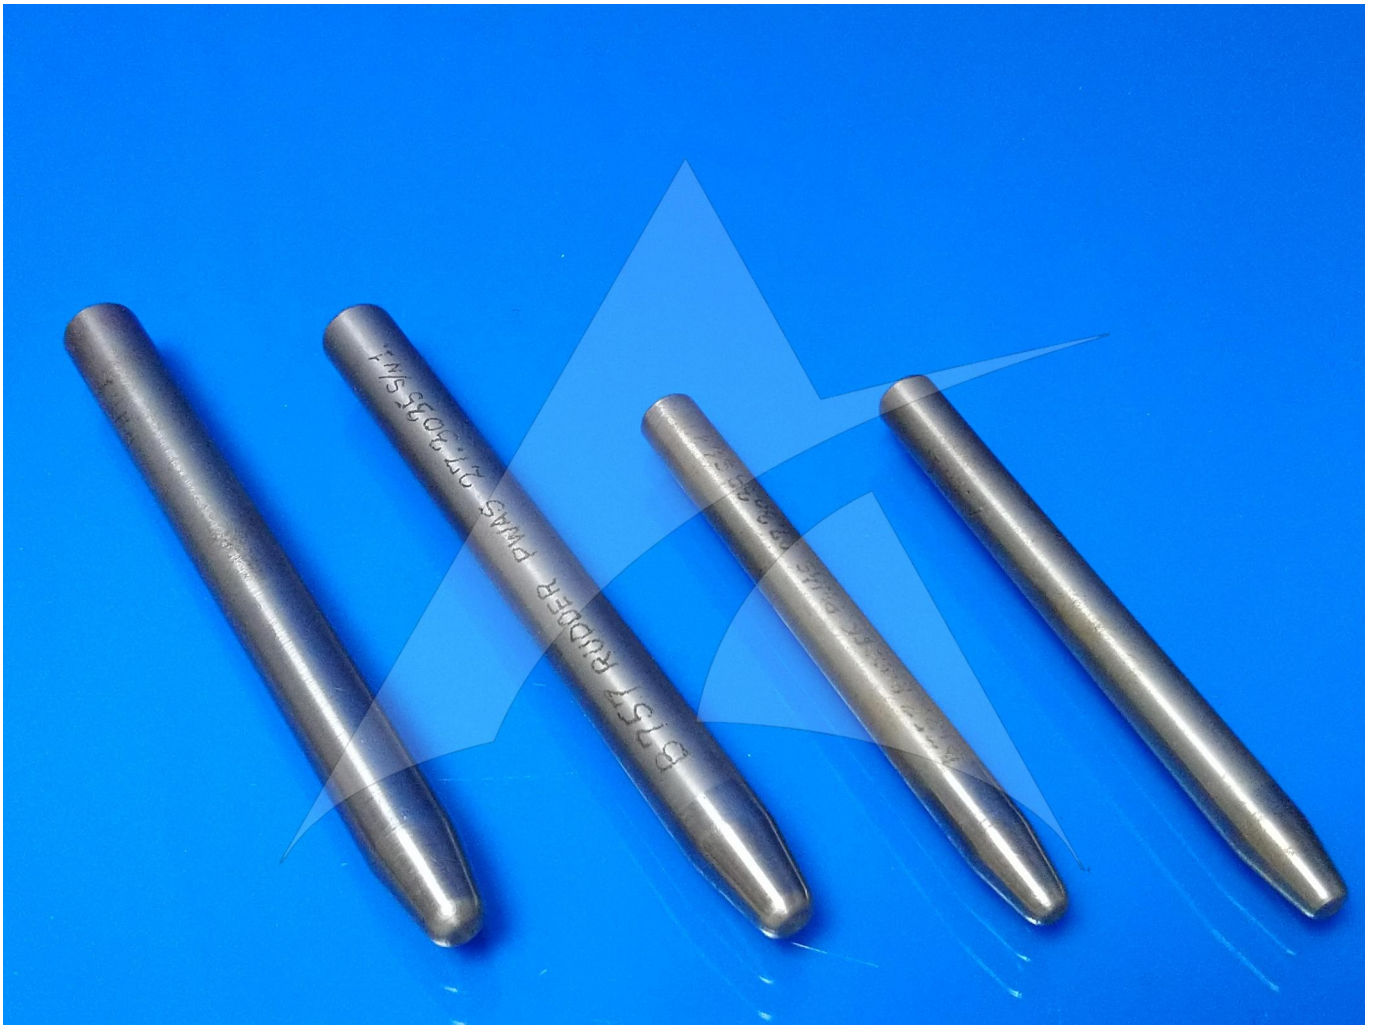

Global Sales:
Units 5 & 6, Oak Tree Place,
Matford Business Park
Exeter. Devon. EX2 8WA, UK.

Head Office:
7178 Headley ST SE,
PO Box 649
Ada, MI 49301 USA.

Part Number: PWAS27-3035
Description: PIN RIG RUDDER SET 757
ATP Serial Number: PMH0000383EXT
Date: 2026-04-29

Image: 3 of 4