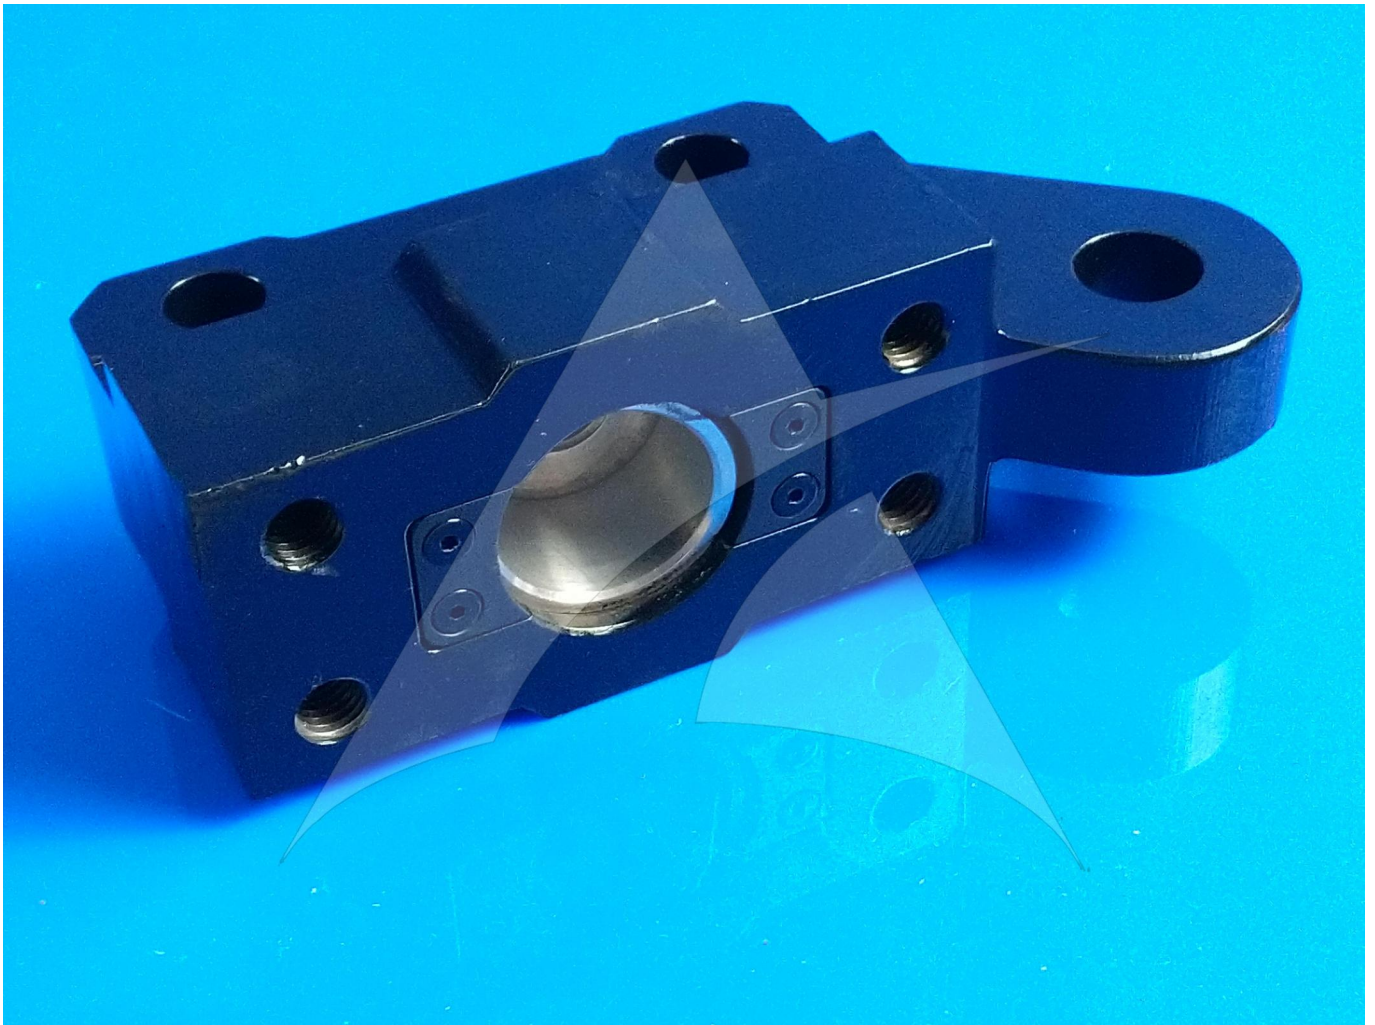

Global Sales:
Units 5 & 6, Oak Tree Place,
Matford Business Park
Exeter. Devon. EX2 8WA, UK.

Head Office:
7178 Headley ST SE,
PO Box 649
Ada, MI 49301 USA.

Part Number: IAE1J12000
Description: FAN CASE LIFT BRACKET V2500
ATP Serial Number: PMH0001140EXT
Date: 2026-04-18

Image: 4 of 5