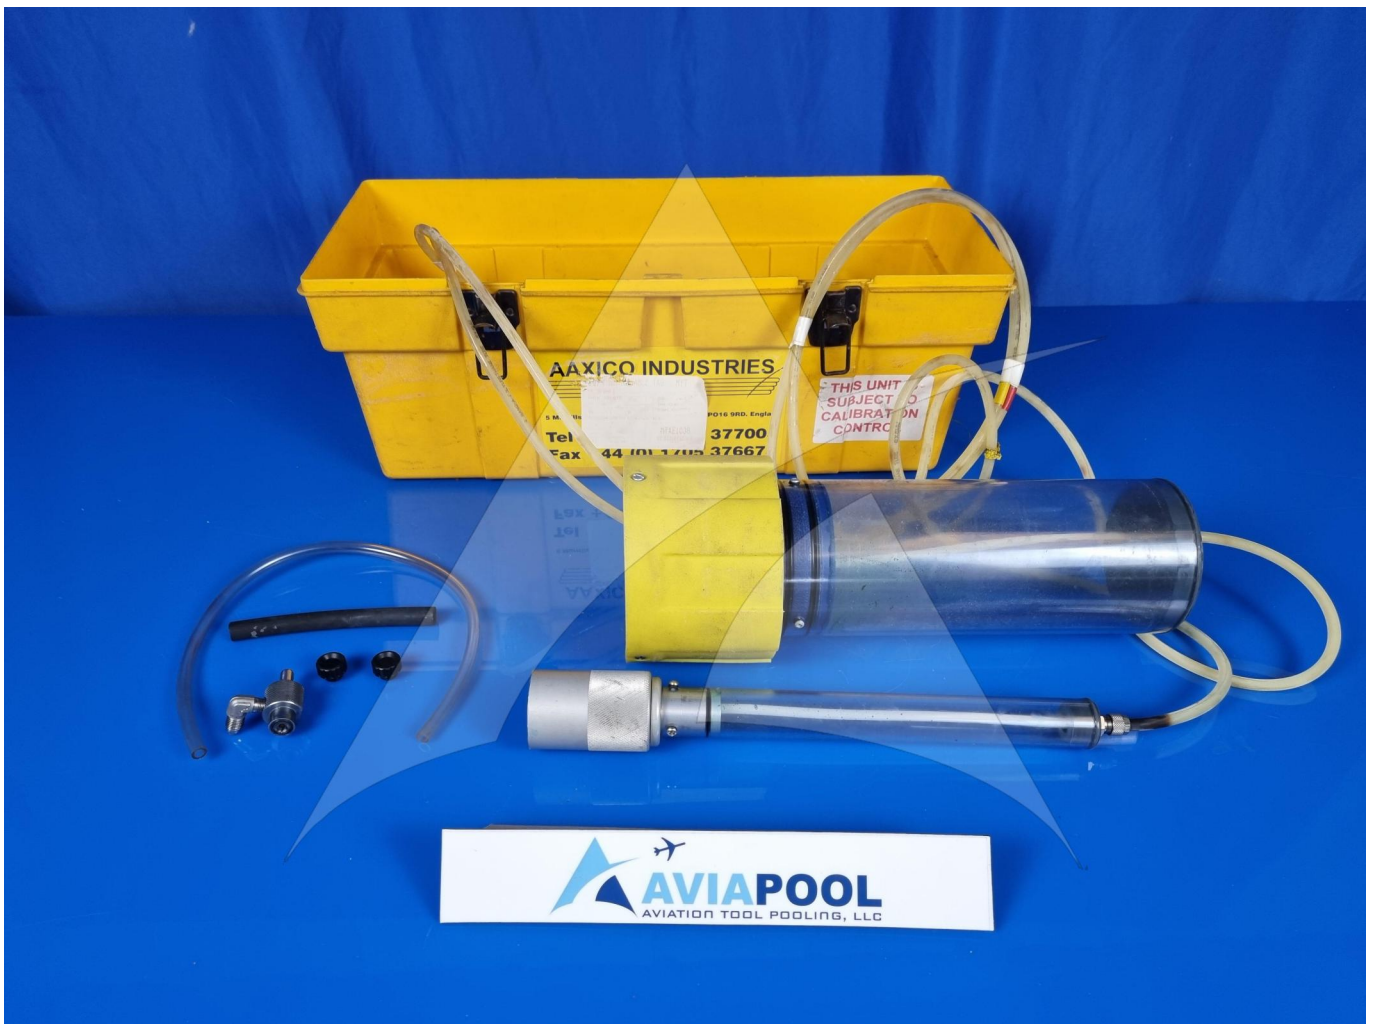

Global Sales:
Units 5 & 6, Oak Tree Place,
Matford Business Park
Exeter. Devon. EX2 8WA, UK.

Head Office:
7178 Headley ST SE,
PO Box 649
Ada, MI 49301 USA.

Part Number: AI9000-1
Description: BLISTER BLUE ICE TESTER
ATP Serial Number: PMH0002054EXT
Date: 2026-06-02

Image: 1 of 6

Global Sales:
Units 5 & 6, Oak Tree Place,
Matford Business Park
Exeter. Devon. EX2 8WA, UK.

Head Office:
7178 Headley ST SE,
PO Box 649
Ada, MI 49301 USA.

Part Number: AI9000-1
Description: BLISTER BLUE ICE TESTER
ATP Serial Number: PMH0002054EXT
Date: 2026-06-02