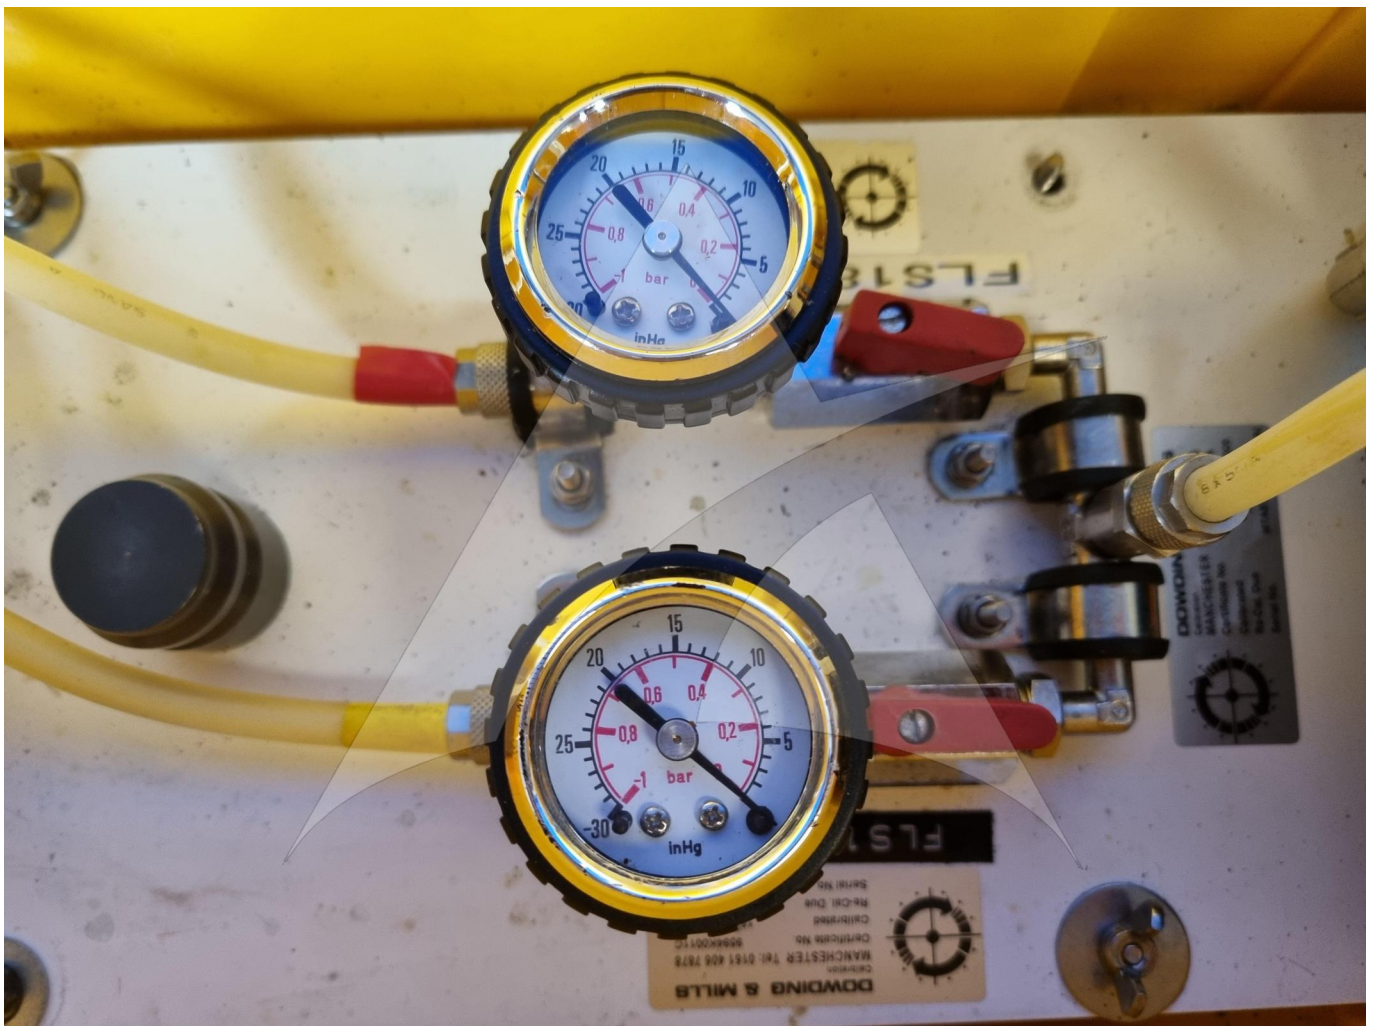

Global Sales:
Units 5 & 6, Oak Tree Place,
Matford Business Park
Exeter. Devon. EX2 8WA, UK.

Head Office:
7178 Headley ST SE,
PO Box 649
Ada, MI 49301 USA.

Part Number: AI9000-1
Description: BLISTER BLUE ICE TESTER
ATP Serial Number: PMH0002054EXT
Date: 2026-06-02

Image: 1 of 6

Global Sales:
Units 5 & 6, Oak Tree Place,
Matford Business Park
Exeter. Devon. EX2 8WA, UK.

Head Office:
7178 Headley ST SE,
PO Box 649
Ada, MI 49301 USA.

Part Number: AI9000-1
Description: BLISTER BLUE ICE TESTER
ATP Serial Number: PMH0002054EXT
Date: 2026-06-02

Image: 2 of 6

Global Sales:
Units 5 & 6, Oak Tree Place,
Matford Business Park
Exeter. Devon. EX2 8WA, UK.

Head Office:
7178 Headley ST SE,
PO Box 649
Ada, MI 49301 USA.

Part Number: AI9000-1
Description: BLISTER BLUE ICE TESTER
ATP Serial Number: PMH0002054EXT
Date: 2026-06-02