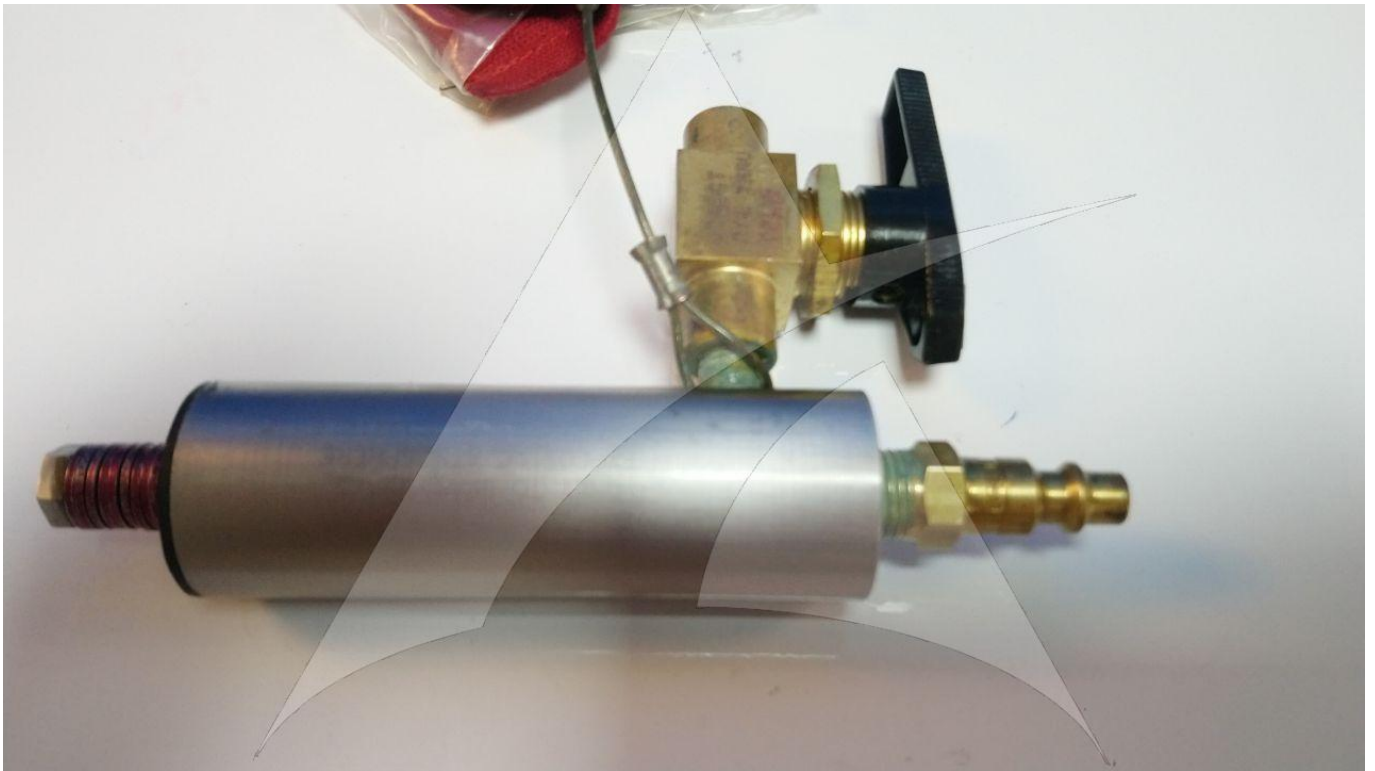

Global Sales:
Units 5 & 6, Oak Tree Place,
Matford Business Park
Exeter. Devon. EX2 8WA, UK.

Head Office:
7178 Headley ST SE,
PO Box 649
Ada, MI 49301 USA.

Part Number: F70206-1
Description: ADAPTOR ASSY
ATP Serial Number: PMH0000103EXT
Date: 2026-04-23

Image: 3 of 10