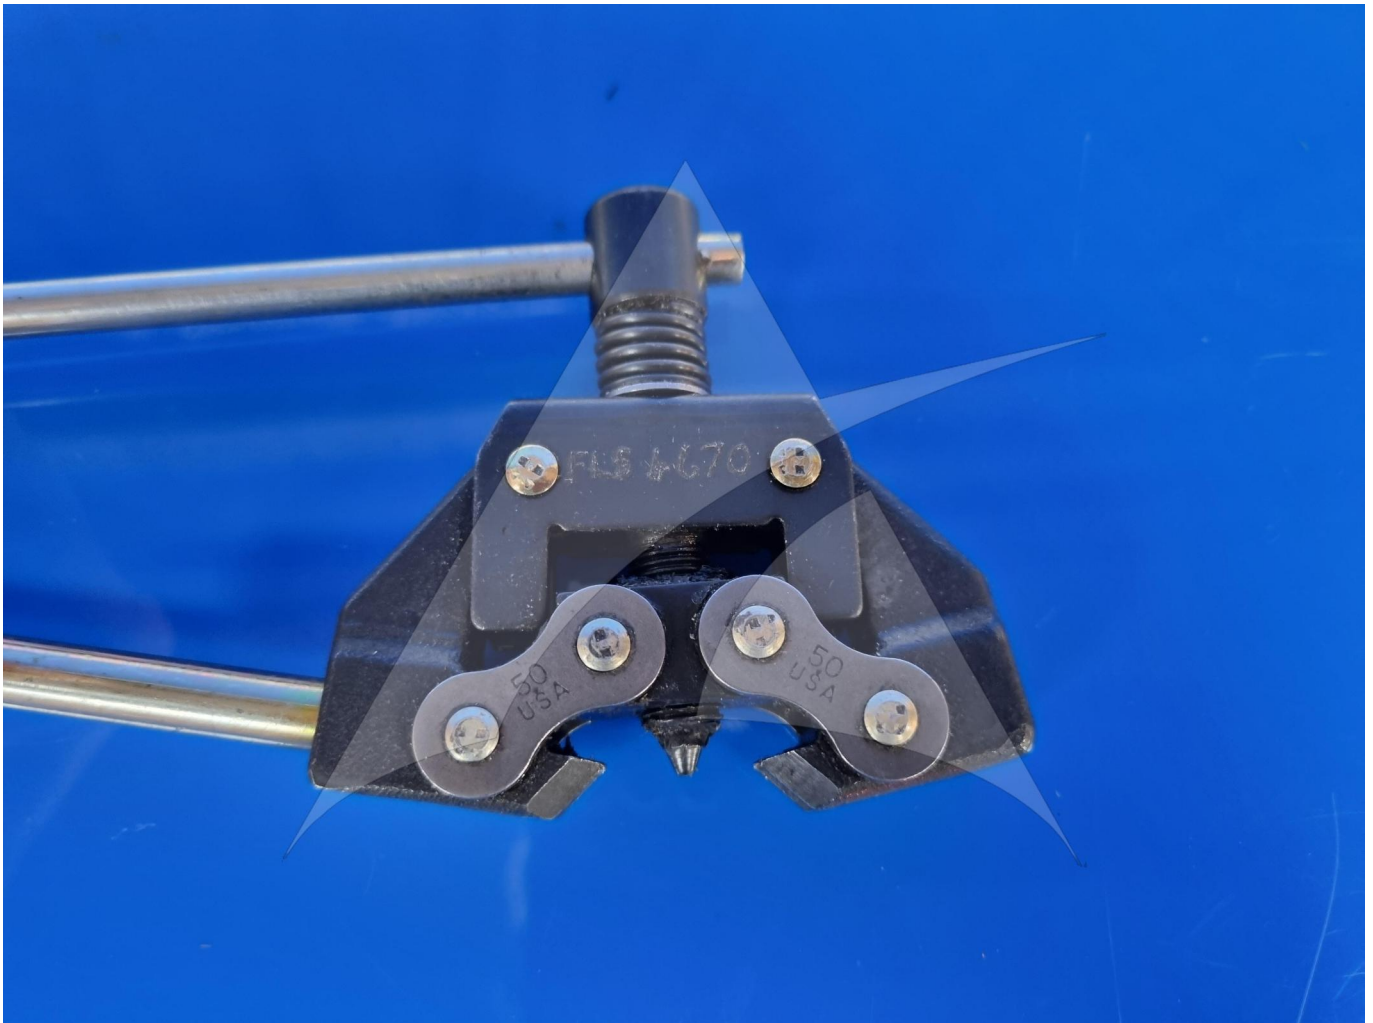

Global Sales:
Units 5 & 6, Oak Tree Place,
Matford Business Park
Exeter. Devon. EX2 8WA, UK.

Head Office:
7178 Headley ST SE,
PO Box 649
Ada, MI 49301 USA.

Part Number: EXTRACTORCHAINRIVE
Description: CHAIN RIVET EXTRACTOR
ATP Serial Number: PMH0001714EXT
Date: 2026-05-01

Image: 3 of 4