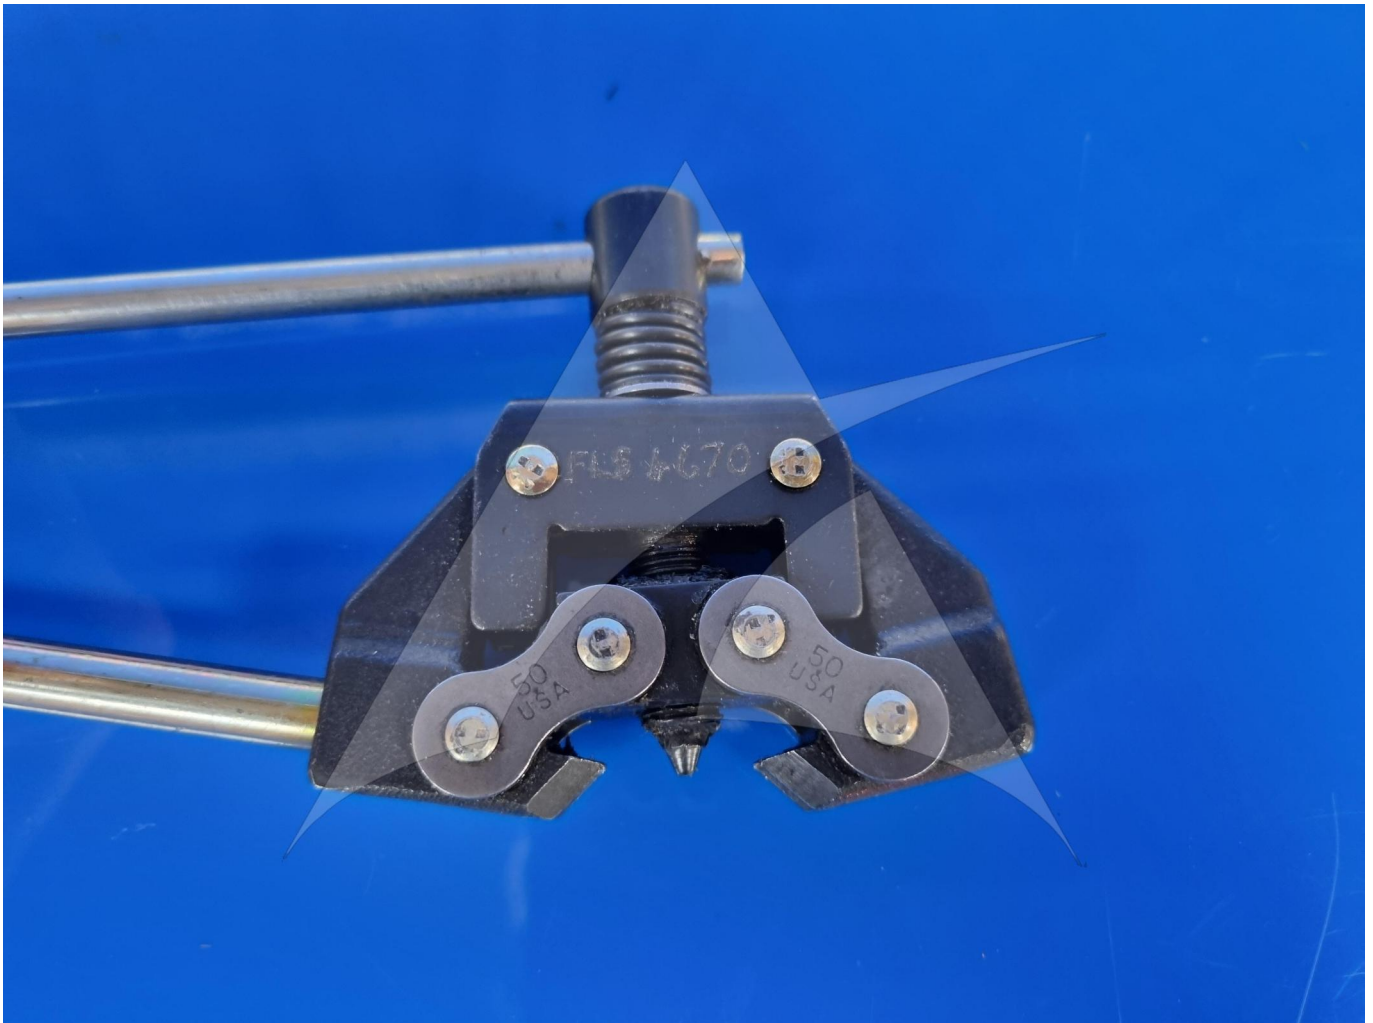

Global Sales:
Units 5 & 6, Oak Tree Place,
Matford Business Park
Exeter. Devon. EX2 8WA, UK.

Head Office:
7178 Headley ST SE,
PO Box 649
Ada, MI 49301 USA.

Part Number: EXTRACTORCHAINRIVE
Description: CHAIN RIVET EXTRACTOR
ATP Serial Number: PMH0001715EXT
Date: 2026-04-29

Image: 3 of 4