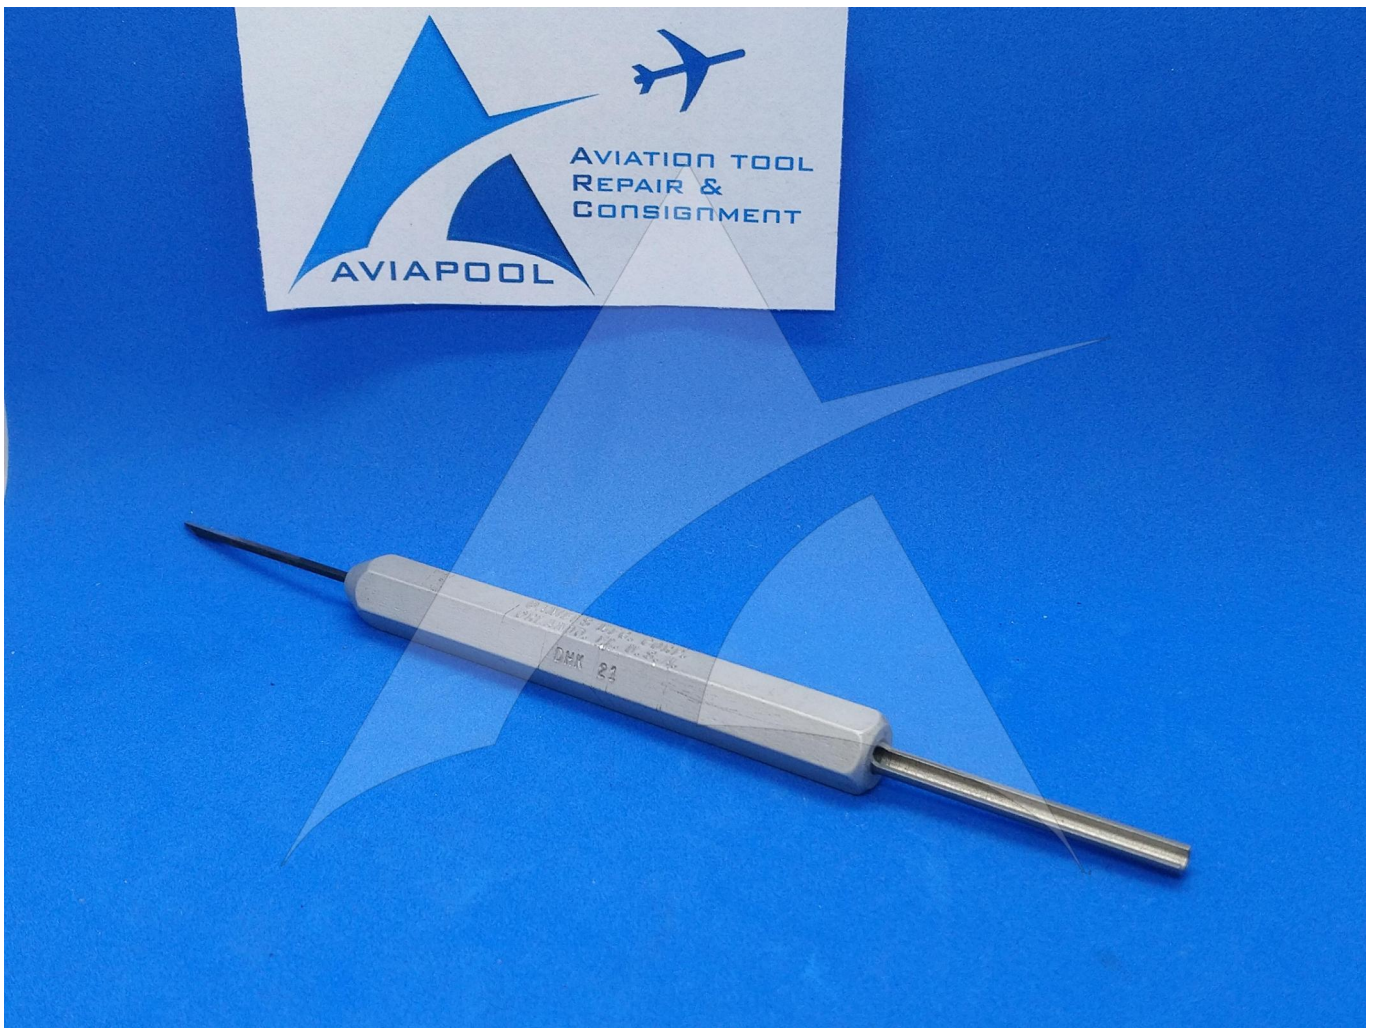

Global Sales:
Units 5 & 6, Oak Tree Place,
Matford Business Park
Exeter. Devon. EX2 8WA, UK.

Head Office:
7178 Headley ST SE,
PO Box 649
Ada, MI 49301 USA.

Part Number: DHK21
Description: EXTRACT TOOL
ATP Serial Number: PMH0001540EXT
Date: 2026-06-02

Image: 1 of 3