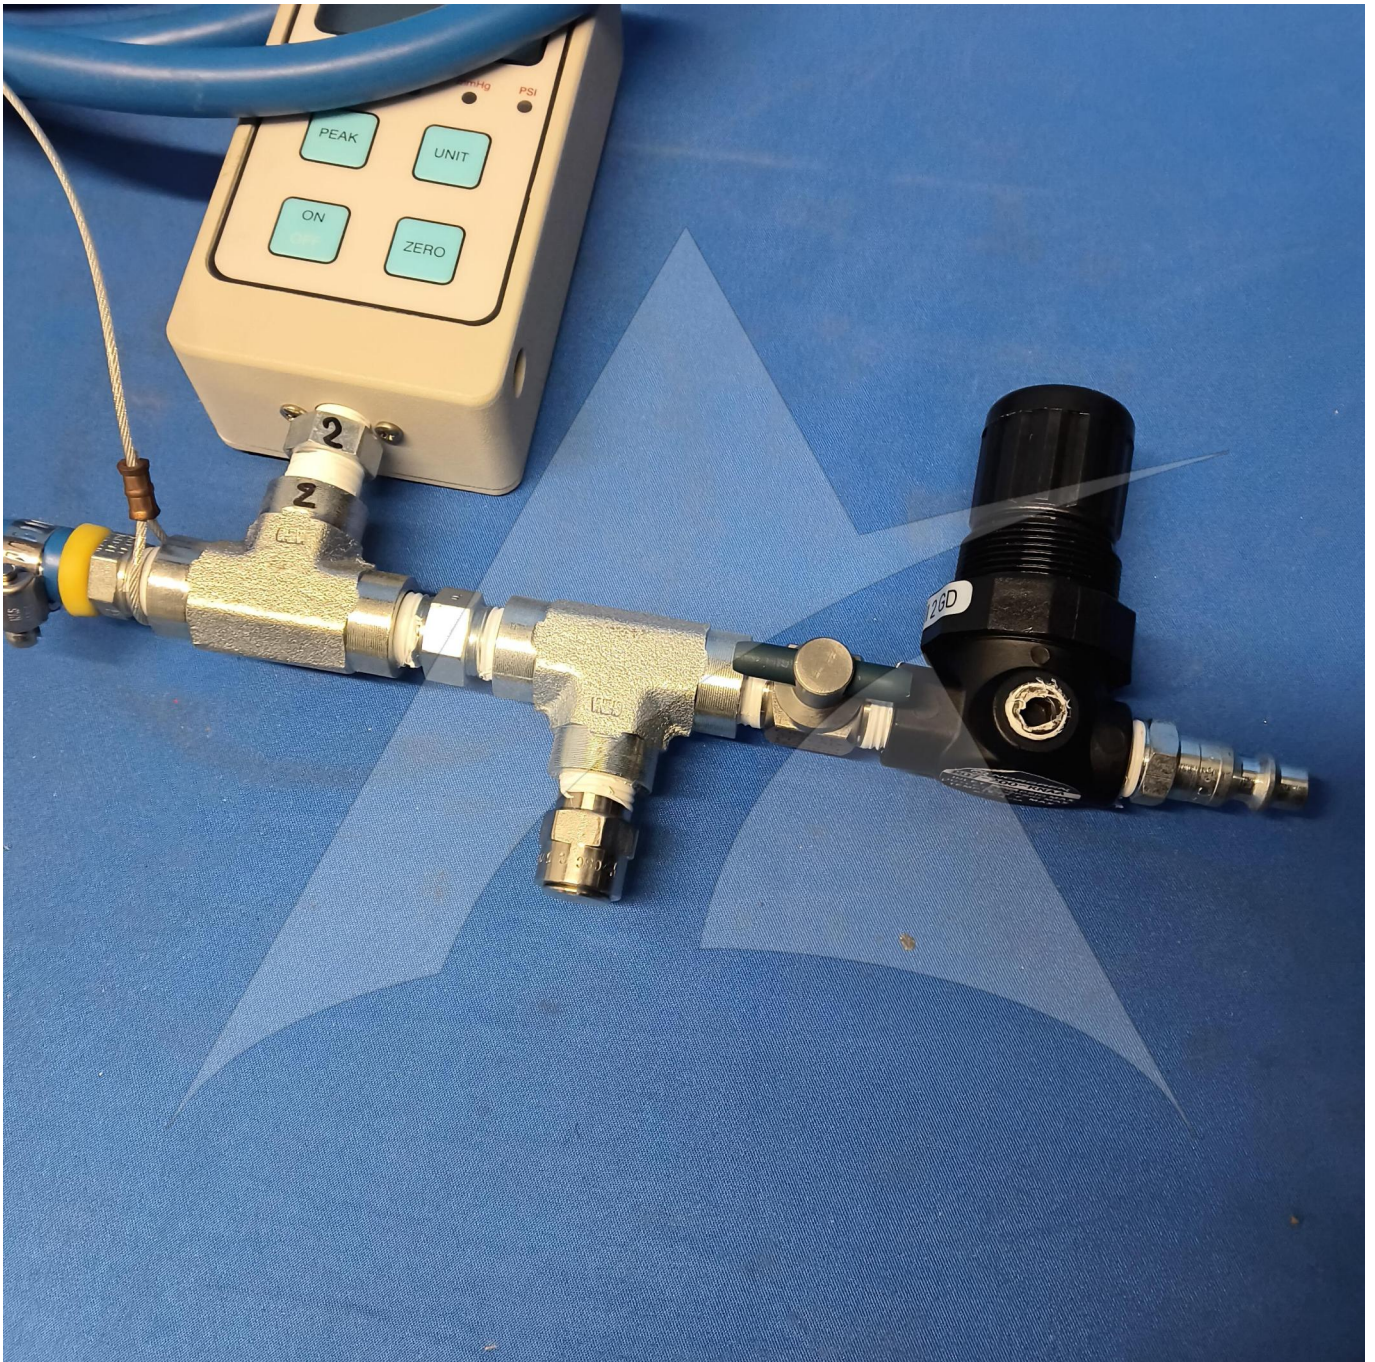

Global Sales:
Units 5 & 6, Oak Tree Place,
Matford Business Park
Exeter. Devon. EX2 8WA, UK.

Head Office:
7178 Headley ST SE,
PO Box 649
Ada, MI 49301 USA.

Part Number: C28012-1
Description: Test Assembly - Float Switch Conduit
ATP Serial Number: PMH5557589EXT
Date: 2026-06-22

Image: 3 of 6