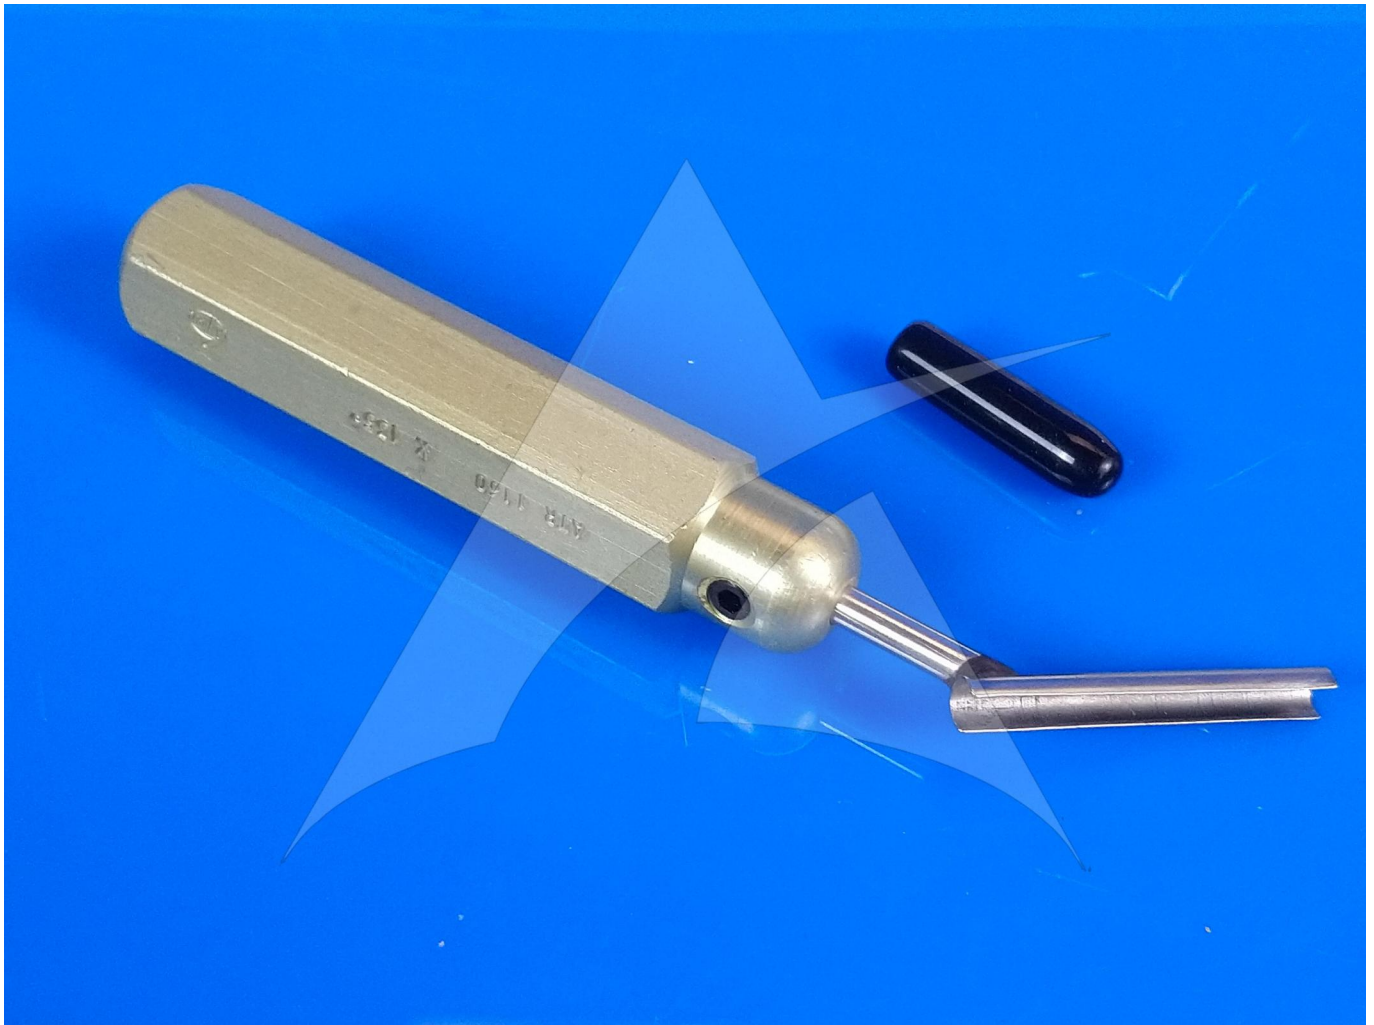

Global Sales:
Units 5 & 6, Oak Tree Place,
Matford Business Park
Exeter. Devon. EX2 8WA, UK.

Head Office:
7178 Headley ST SE,
PO Box 649
Ada, MI 49301 USA.

Part Number: ATR1160
Description: TOOL INSERT
ATP Serial Number: PMH0001363EXT
Date: 2026-04-29

Image: 2 of 3