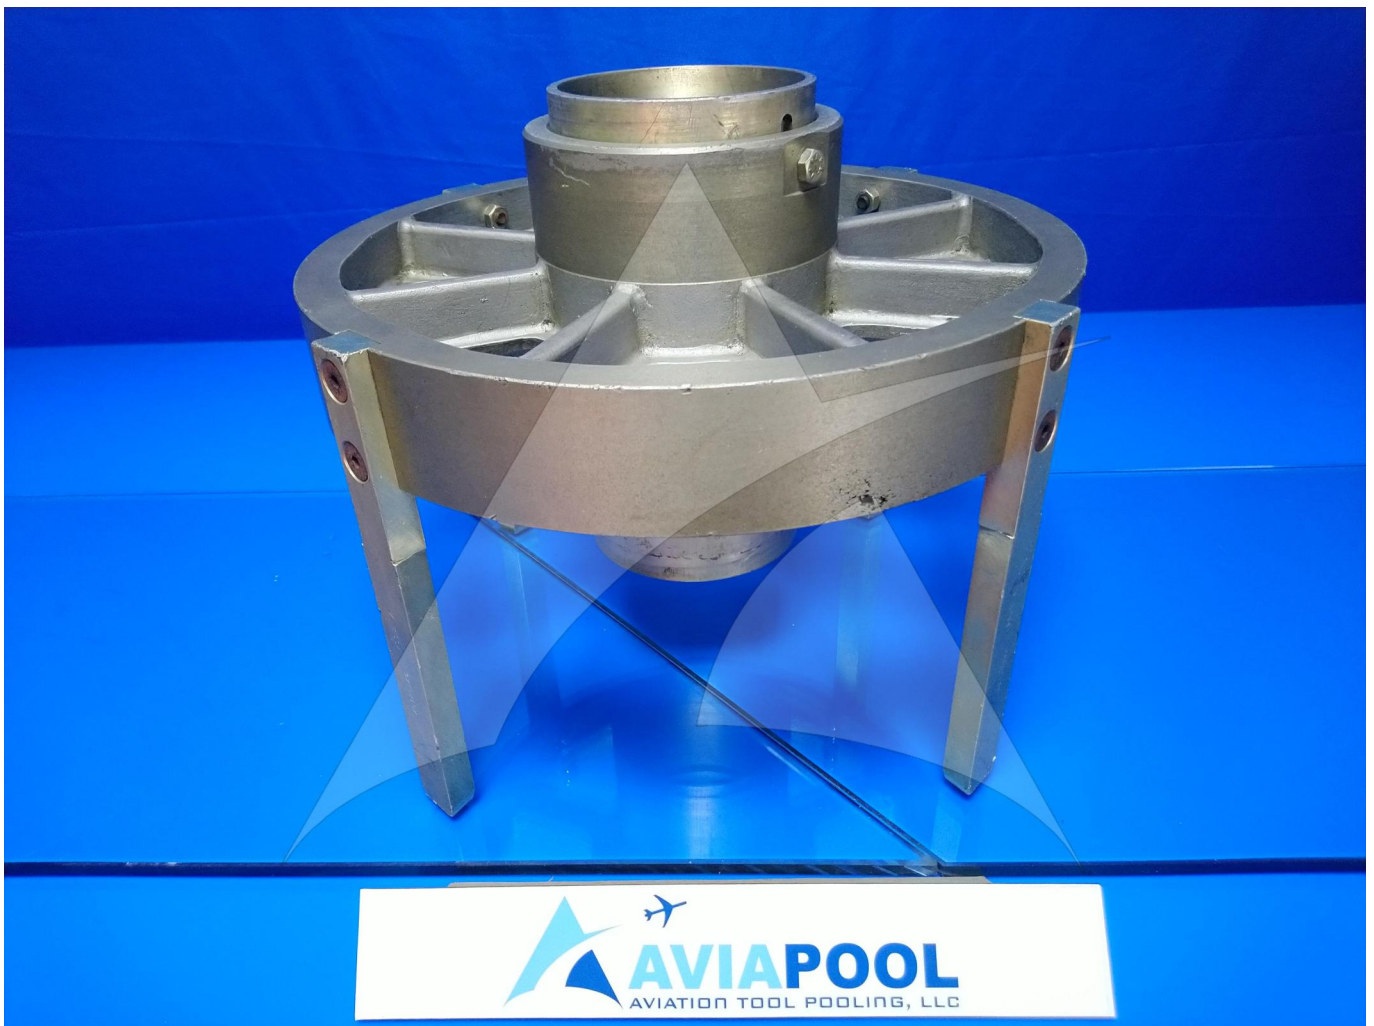

Global Sales:
Units 5 & 6, Oak Tree Place,
Matford Business Park
Exeter. Devon. EX2 8WA, UK.

Head Office:
7178 Headley ST SE,
PO Box 649
Ada, MI 49301 USA.

Part Number: AA1522
Description: FIXTURE ALIGNMENT
ATP Serial Number: PMH0000410EXT
Date: 2026-04-18

Image: 1 of 4