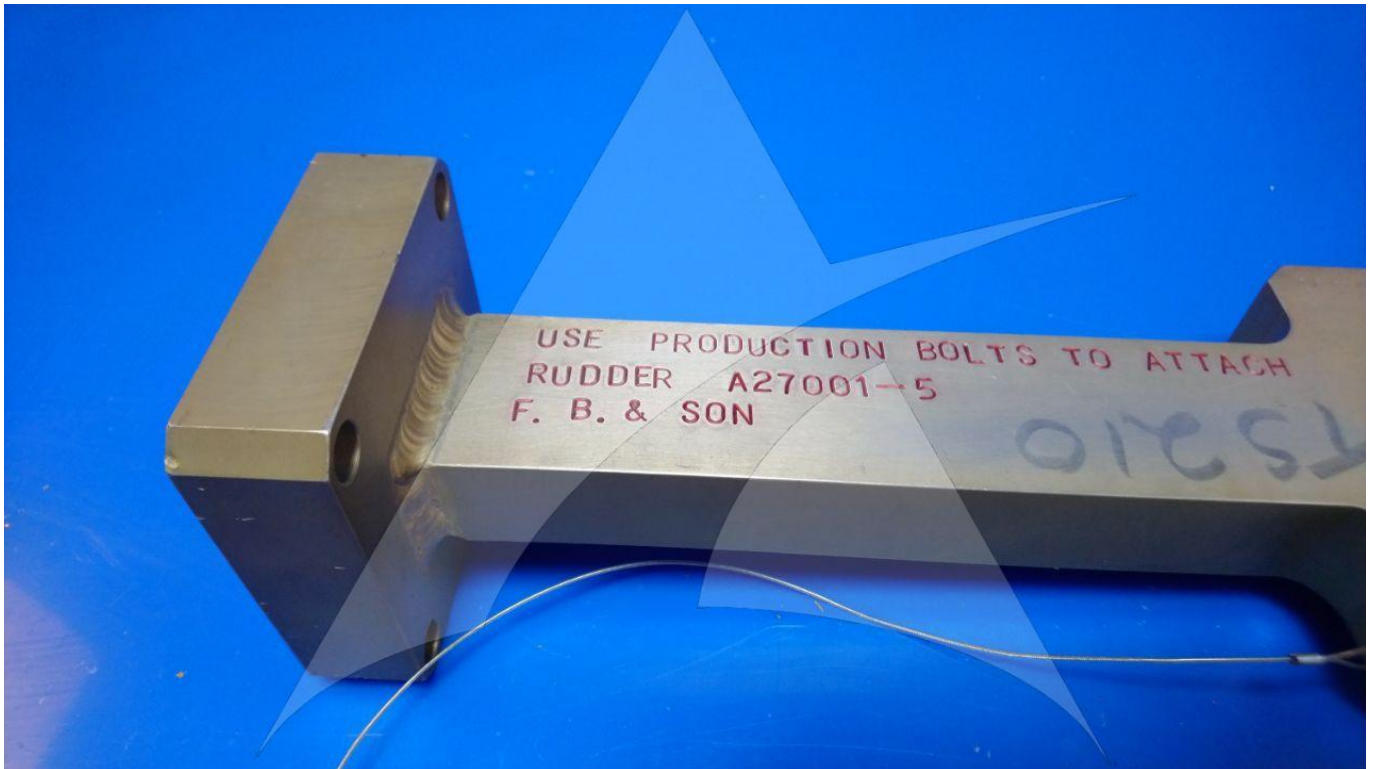

Global Sales:  
Units 5 & 6, Oak Tree Place,  
Matford Business Park  
Exeter. Devon. EX2 8WA, UK.

Head Office:  
7178 Headley ST SE,  
PO Box 649  
Ada, MI 49301 USA.

**Part Number:** A27001-1  
**Description:** 767 RUDDER SHIMMING TOOL  
**ATP Serial Number:** PMH0000120EXT  
**Date:** 2026-04-19

**Image:** 1 of 7

Global Sales:  
Units 5 & 6, Oak Tree Place,  
Matford Business Park  
Exeter. Devon. EX2 8WA, UK.

Head Office:  
7178 Headley ST SE,  
PO Box 649  
Ada, MI 49301 USA.

**Part Number:** A27001-1  
**Description:** 767 RUDDER SHIMMING TOOL  
**ATP Serial Number:** PMH0000120EXT  
**Date:** 2026-04-19

**Image:** 2 of 7

Global Sales:  
Units 5 & 6, Oak Tree Place,  
Matford Business Park  
Exeter. Devon. EX2 8WA, UK.

Head Office:  
7178 Headley ST SE,  
PO Box 649  
Ada, MI 49301 USA.

**Part Number:** A27001-1  
**Description:** 767 RUDDER SHIMMING TOOL  
**ATP Serial Number:** PMH0000120EXT  
**Date:** 2026-04-19