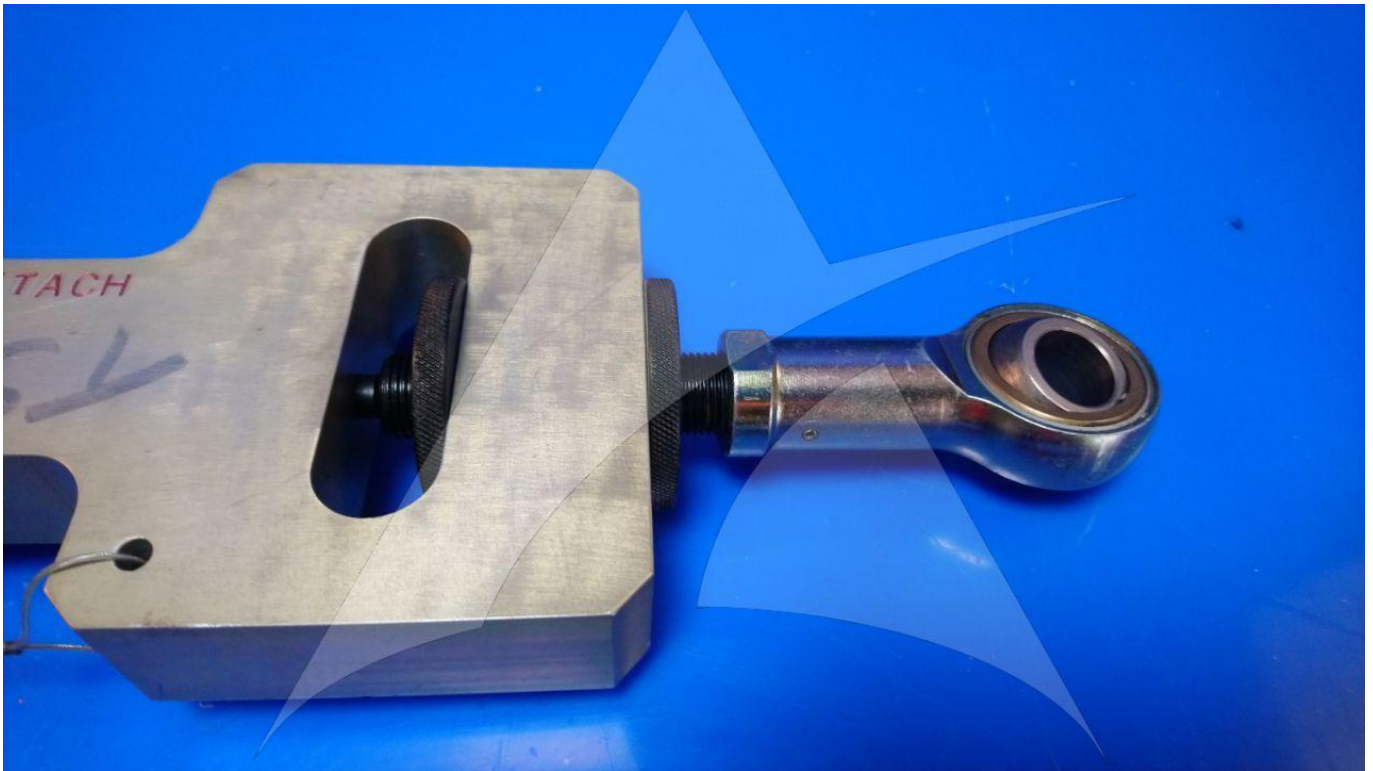

Global Sales:
Units 5 & 6, Oak Tree Place,
Matford Business Park
Exeter. Devon. EX2 8WA, UK.

Head Office:
7178 Headley ST SE,
PO Box 649
Ada, MI 49301 USA.

Part Number: A27001-1
Description: 767 RUDDER SHIMMING TOOL
ATP Serial Number: PMH0000120EXT
Date: 2026-04-19

Image: 3 of 7