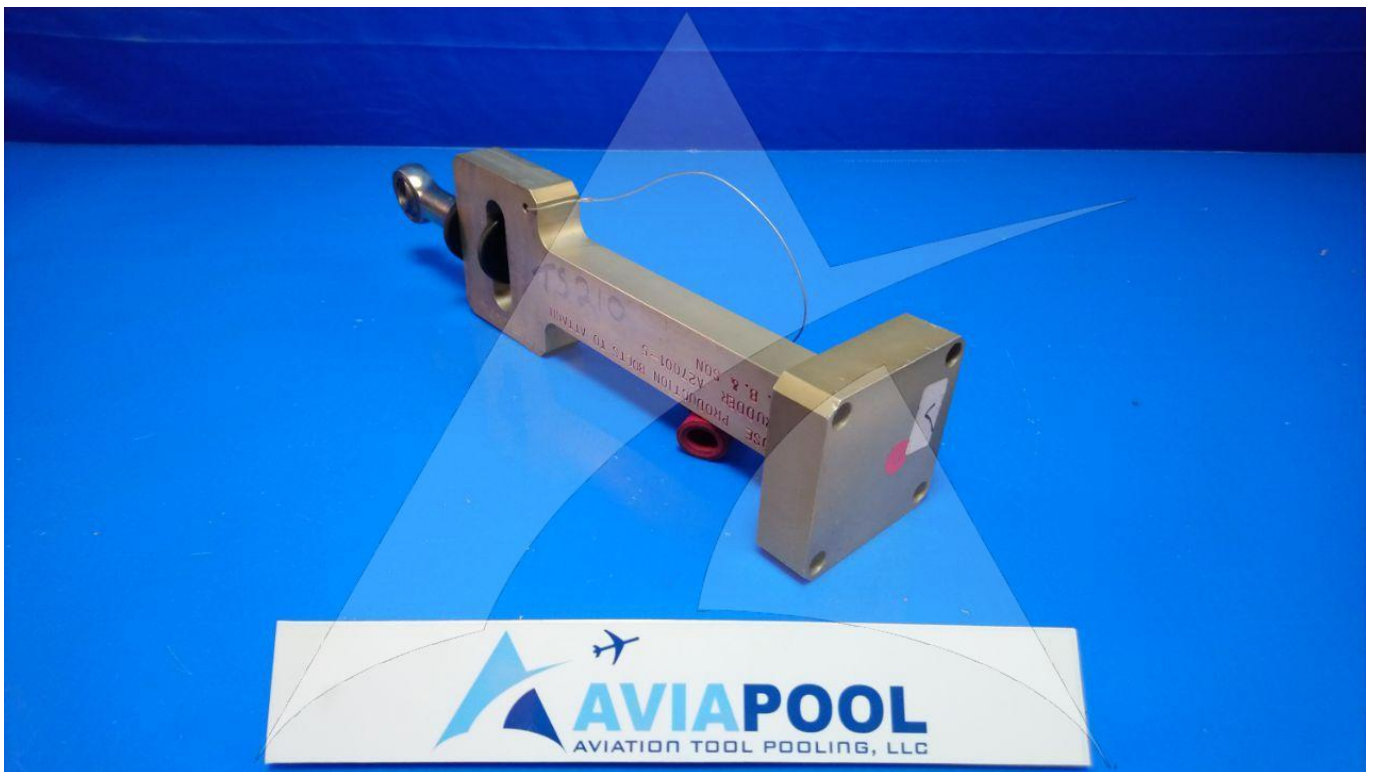

Global Sales:
Units 5 & 6, Oak Tree Place,
Matford Business Park
Exeter. Devon. EX2 8WA, UK.

Head Office:
7178 Headley ST SE,
PO Box 649
Ada, MI 49301 USA.

Part Number: A27001-1
Description: 767 RUDDER SHIMMING TOOL
ATP Serial Number: PMH0000120EXT
Date: 2026-04-19

Image: 5 of 7