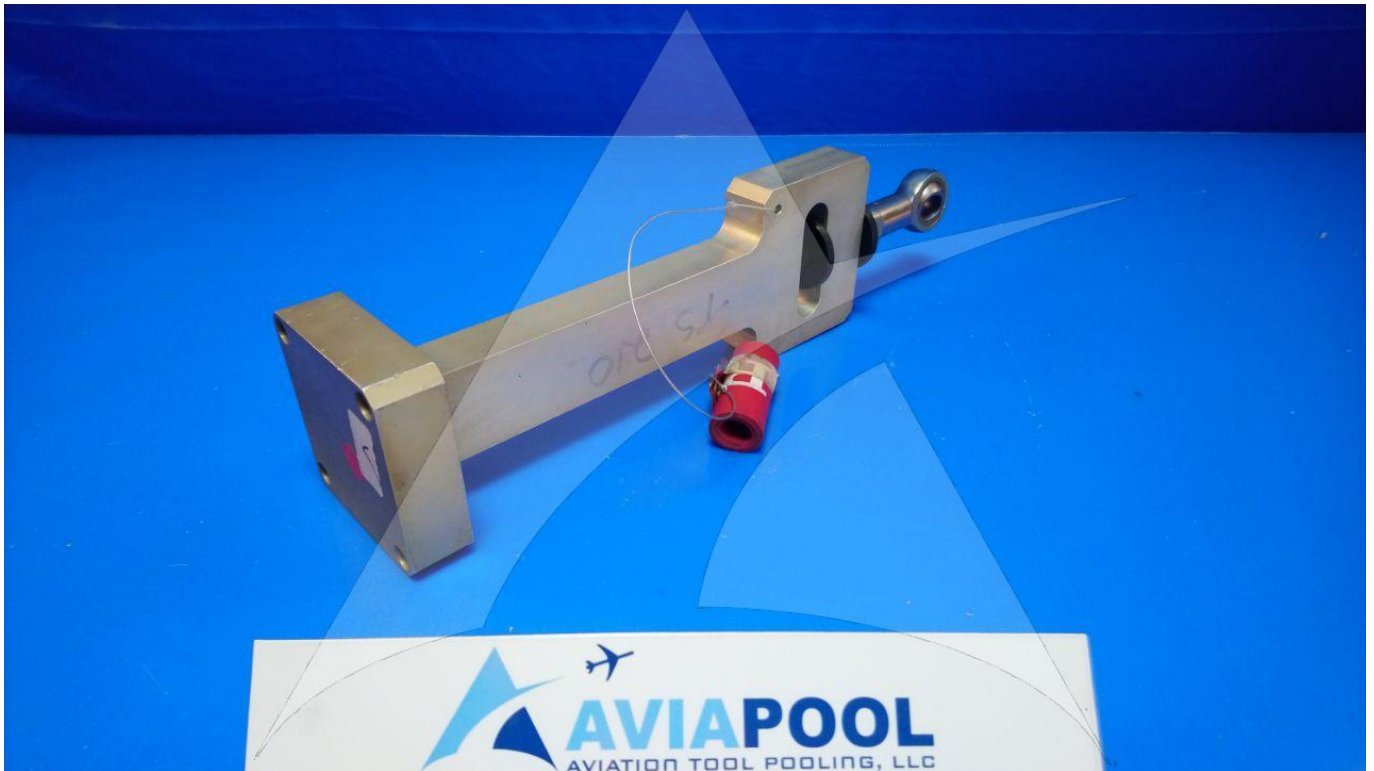

Global Sales:
Units 5 & 6, Oak Tree Place,
Matford Business Park
Exeter. Devon. EX2 8WA, UK.

Head Office:
7178 Headley ST SE,
PO Box 649
Ada, MI 49301 USA.

Part Number: A27001-1
Description: 767 RUDDER SHIMMING TOOL
ATP Serial Number: PMH0000120EXT
Date: 2026-04-19

Image: 6 of 7