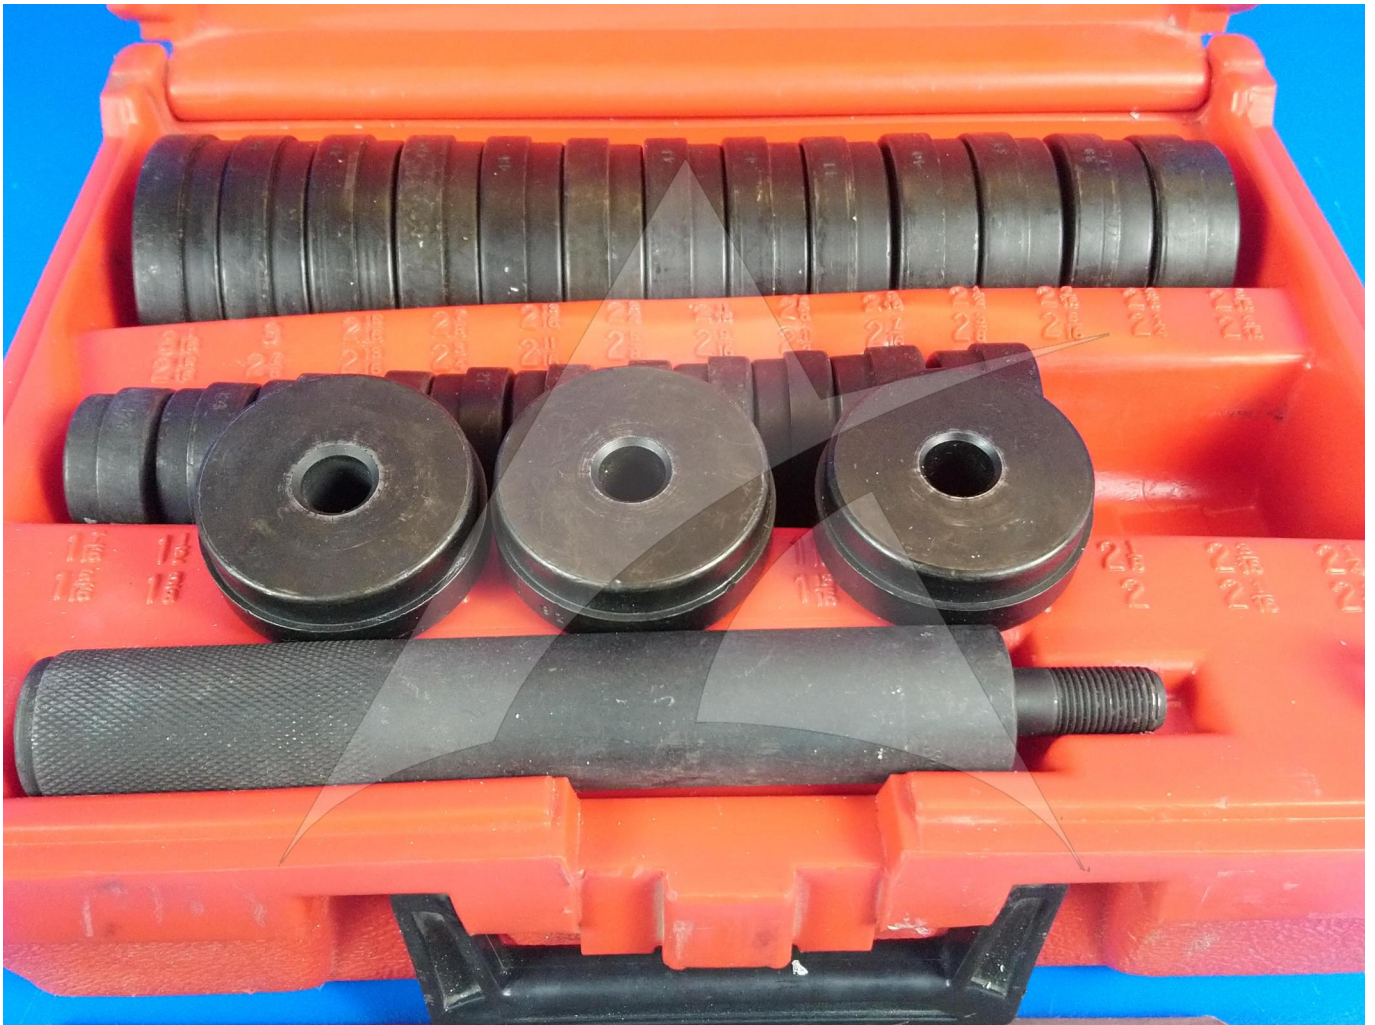

Global Sales:
Units 5 & 6, Oak Tree Place,
Matford Business Park
Exeter. Devon. EX2 8WA, UK.

Head Office:
7178 Headley ST SE,
PO Box 649
Ada, MI 49301 USA.

Part Number: A257
Description: BUSHING DRIVER SET (28PCE)
ATP Serial Number: PMH0000300EXT
Date: 2026-04-29

Image: 3 of 4