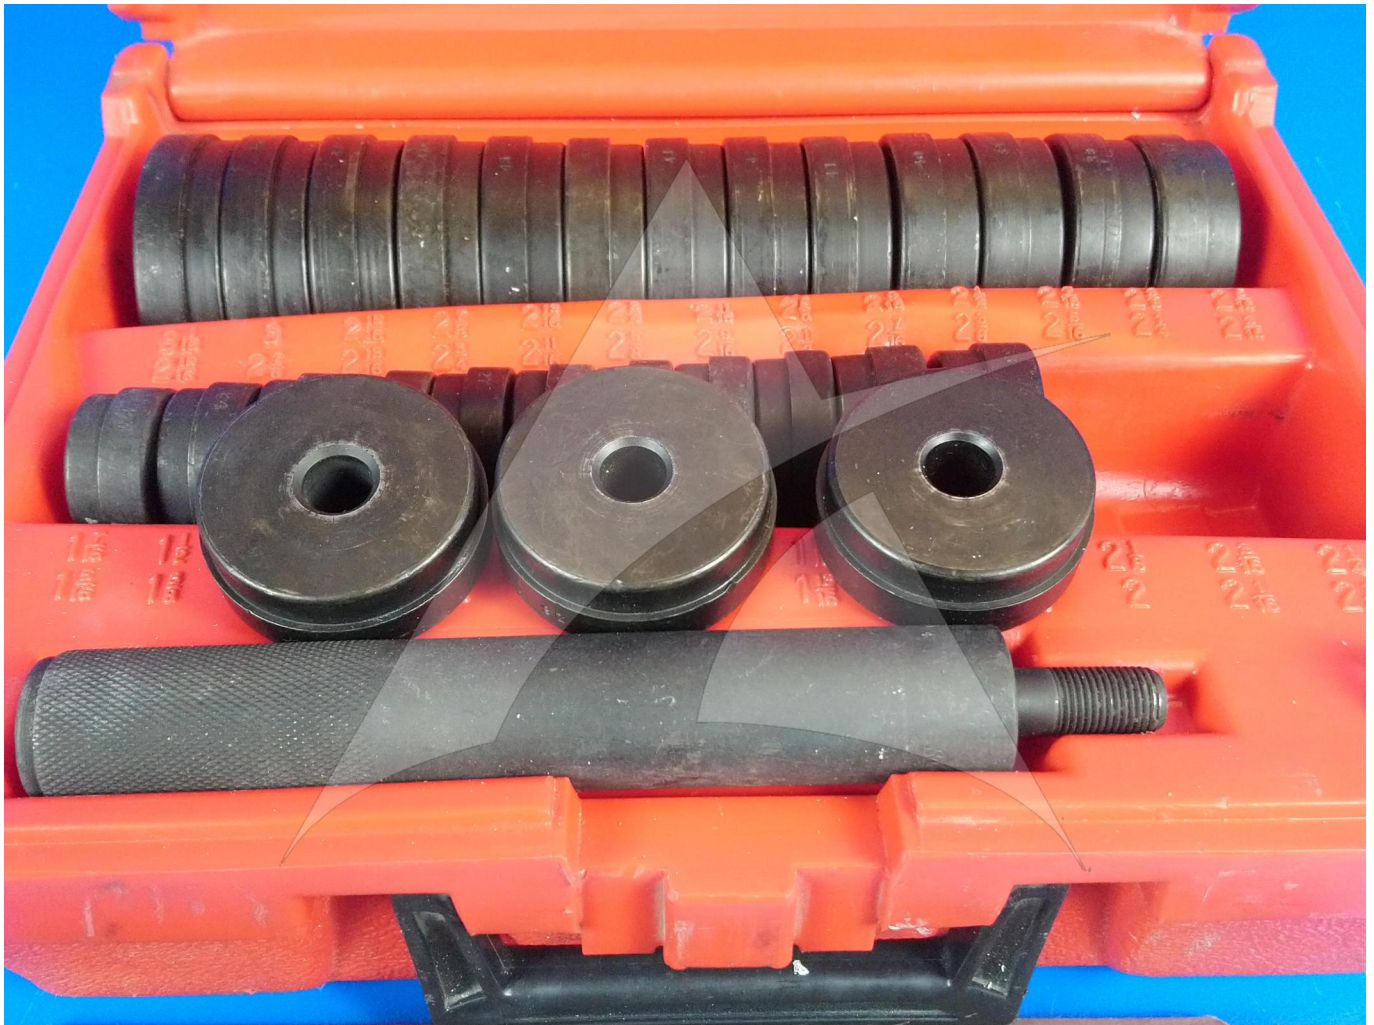

Global Sales:
Units 5 & 6, Oak Tree Place,
Matford Business Park
Exeter. Devon. EX2 8WA, UK.

Head Office:
7178 Headley ST SE,
PO Box 649
Ada, MI 49301 USA.

Part Number: A257
Description: BUSHING DRIVER SET (28PCE)
ATP Serial Number: PMH0000300EXT
Date: 2025-08-21

Image: 3 of 4