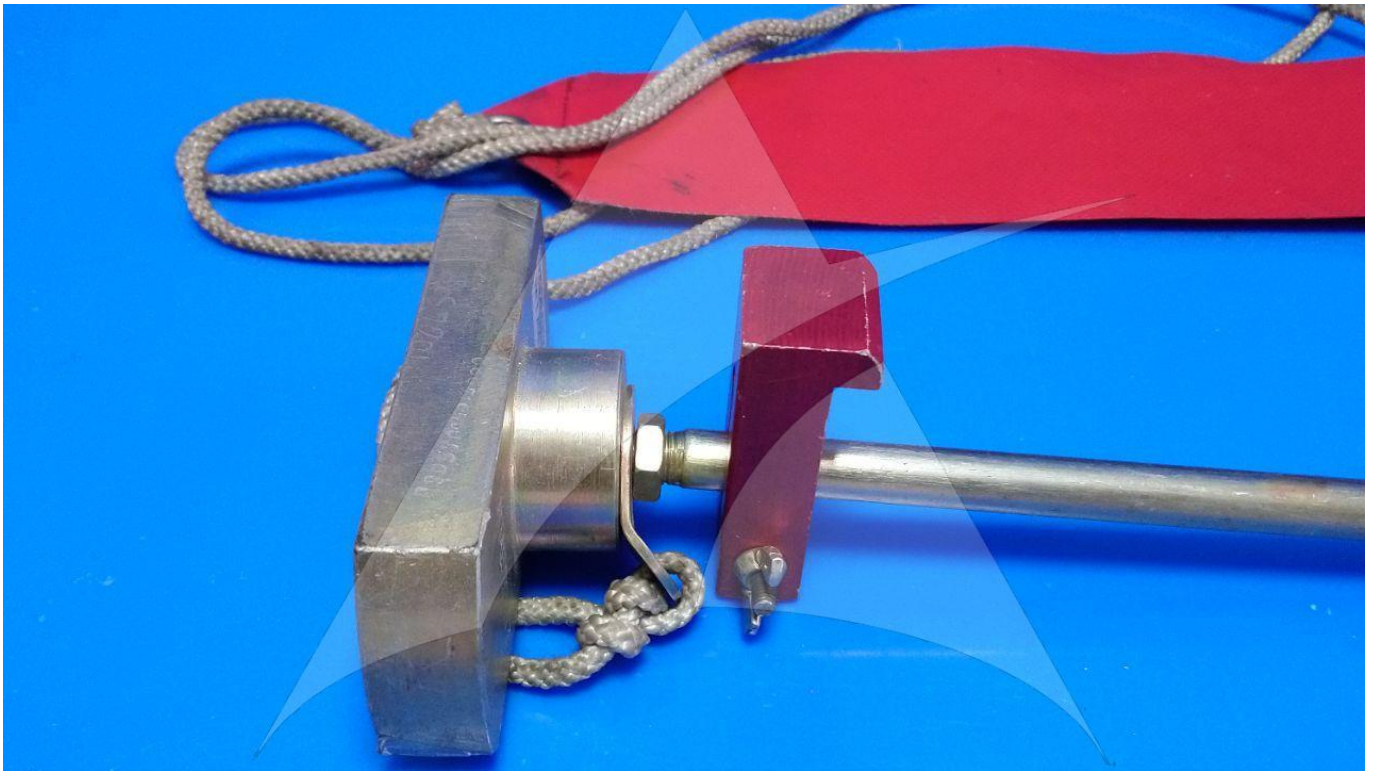

Global Sales:
Units 5 & 6, Oak Tree Place,
Matford Business Park
Exeter. Devon. EX2 8WA, UK.

Head Office:
7178 Headley ST SE,
PO Box 649
Ada, MI 49301 USA.

Part Number: 98D57004013000
Description: RIB2 FWD SURGE DOOR COVER HOOK
ATP Serial Number: PMH0000074EXT
Date: 2026-05-29

Image: 3 of 4