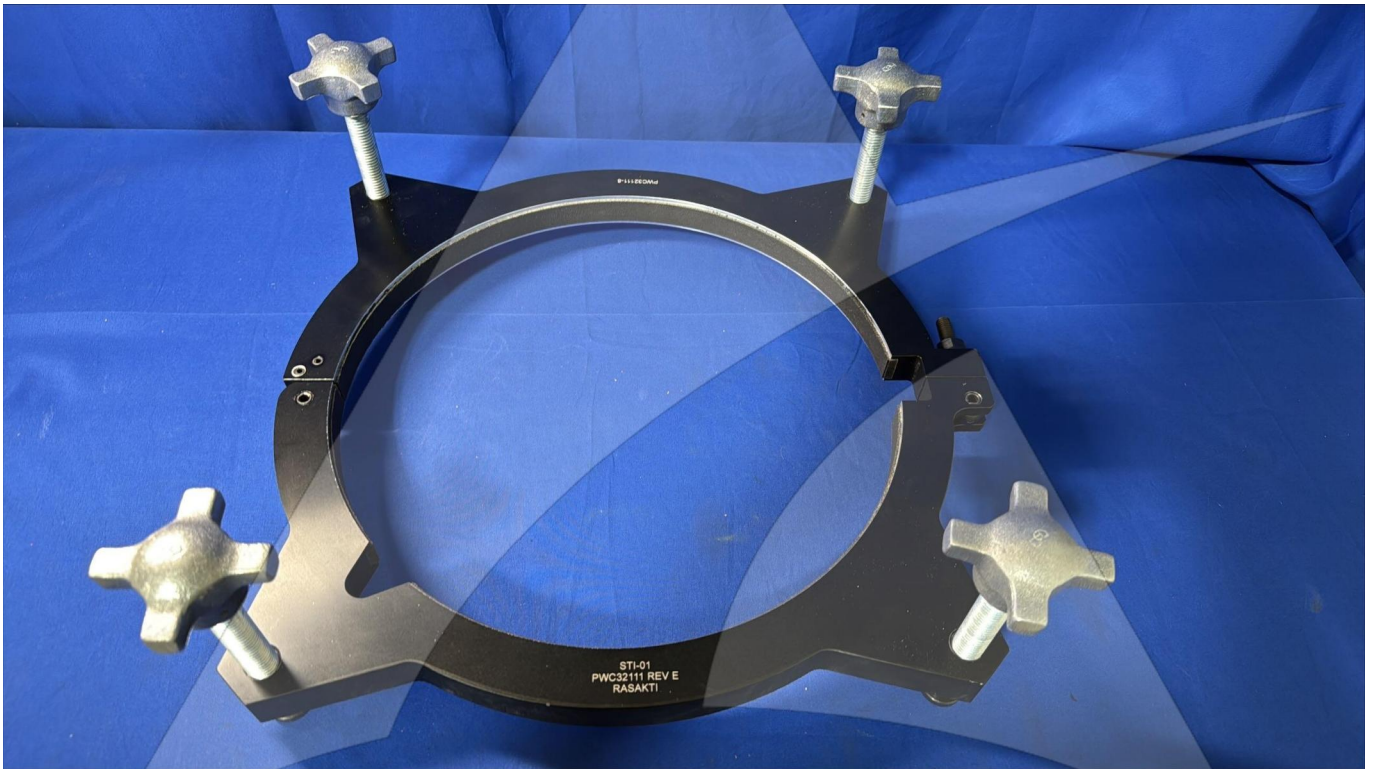

Global Sales:
Units 5 & 6, Oak Tree Place,
Matford Business Park
Exeter. Devon. EX2 8WA, UK.

Head Office:
7178 Headley ST SE,
PO Box 649
Ada, MI 49301 USA.

Part Number: PWC32111
Description: PULLER
ATP Serial Number: PMH0040001EXT
Date: 2026-04-21

Image: 1 of 3

Global Sales:
Units 5 & 6, Oak Tree Place,
Matford Business Park
Exeter. Devon. EX2 8WA, UK.

Head Office:
7178 Headley ST SE,
PO Box 649
Ada, MI 49301 USA.

Part Number: PWC32111
Description: PULLER
ATP Serial Number: PMH0040001EXT
Date: 2026-04-21

Image: 2 of 3

Global Sales:
Units 5 & 6, Oak Tree Place,
Matford Business Park
Exeter. Devon. EX2 8WA, UK.

Head Office:
7178 Headley ST SE,
PO Box 649
Ada, MI 49301 USA.

Part Number: PWC32111
Description: PULLER
ATP Serial Number: PMH0040001EXT
Date: 2026-04-21