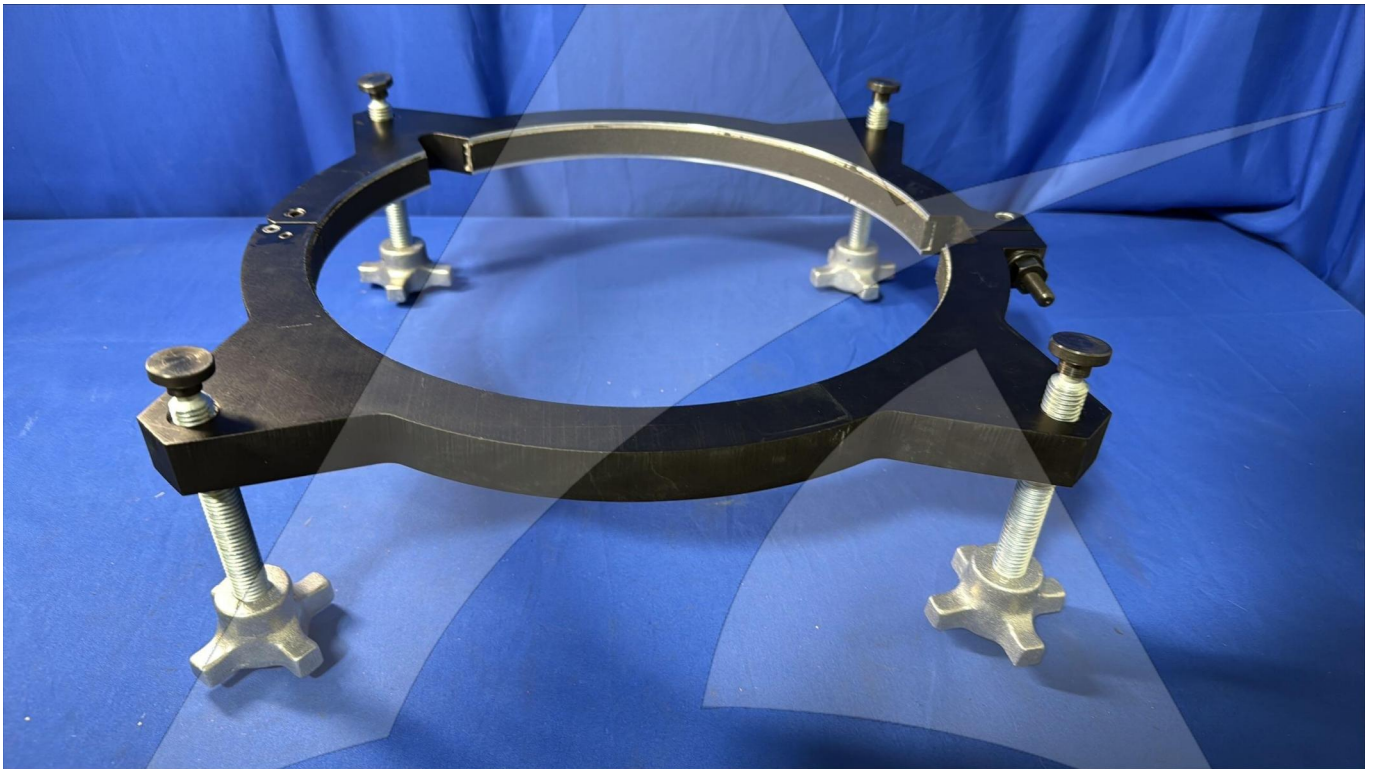

Global Sales:
Units 5 & 6, Oak Tree Place,
Matford Business Park
Exeter. Devon. EX2 8WA, UK.

Head Office:
7178 Headley ST SE,
PO Box 649
Ada, MI 49301 USA.

Part Number: PWC32111
Description: PULLER
ATP Serial Number: PMH0040001EXT
Date: 2026-04-21

Image: 2 of 3