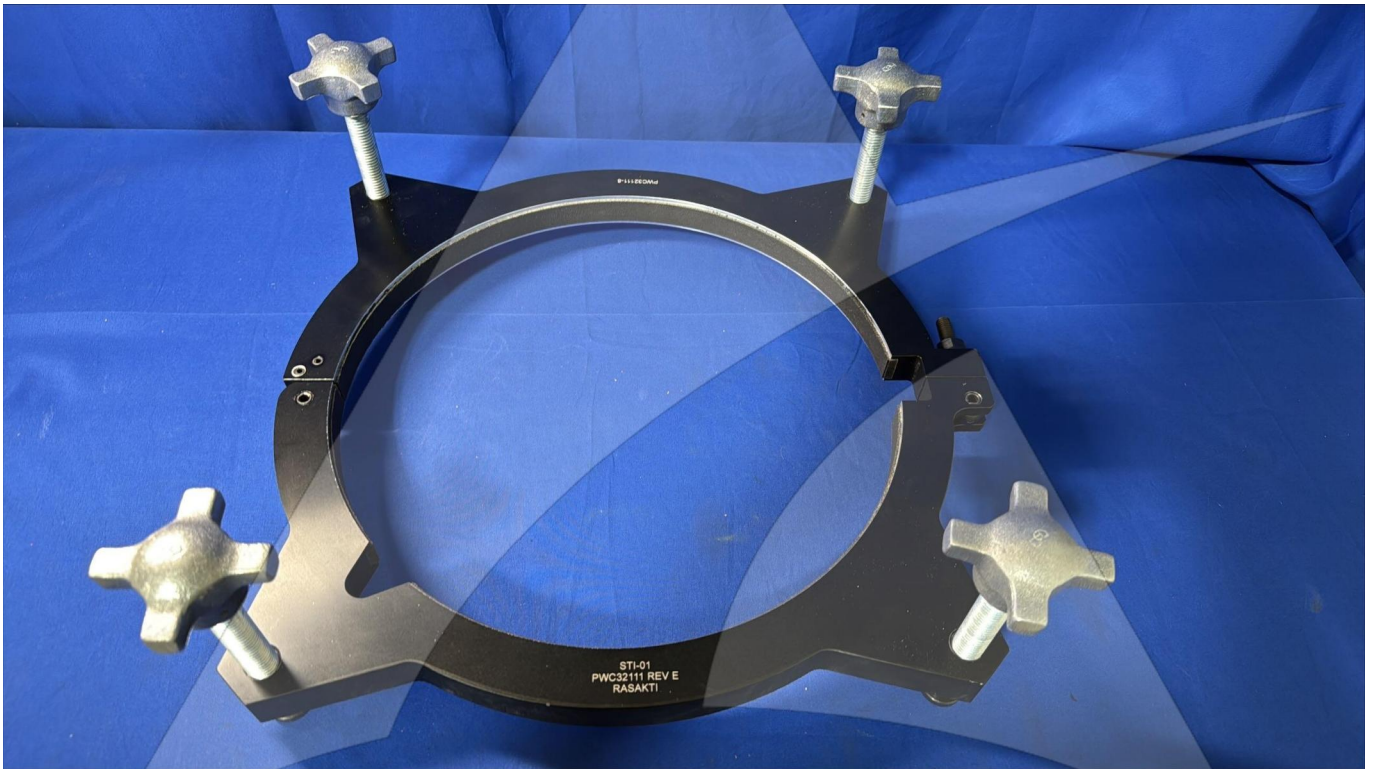

Global Sales:
Units 5 & 6, Oak Tree Place,
Matford Business Park
Exeter. Devon. EX2 8WA, UK.

Head Office:
7178 Headley ST SE,
PO Box 649
Ada, MI 49301 USA.

Part Number: PWC32111
Description: PULLER
ATP Serial Number: PMH0040001EXT
Date: 2026-06-25

Image: 1 of 3

Global Sales:
Units 5 & 6, Oak Tree Place,
Matford Business Park
Exeter. Devon. EX2 8WA, UK.

Head Office:
7178 Headley ST SE,
PO Box 649
Ada, MI 49301 USA.

Part Number: PWC32111
Description: PULLER
ATP Serial Number: PMH0040001EXT
Date: 2026-06-25

Image: 2 of 3

Global Sales:
Units 5 & 6, Oak Tree Place,
Matford Business Park
Exeter. Devon. EX2 8WA, UK.

Head Office:
7178 Headley ST SE,
PO Box 649
Ada, MI 49301 USA.

Part Number: PWC32111
Description: PULLER
ATP Serial Number: PMH0040001EXT
Date: 2026-06-25