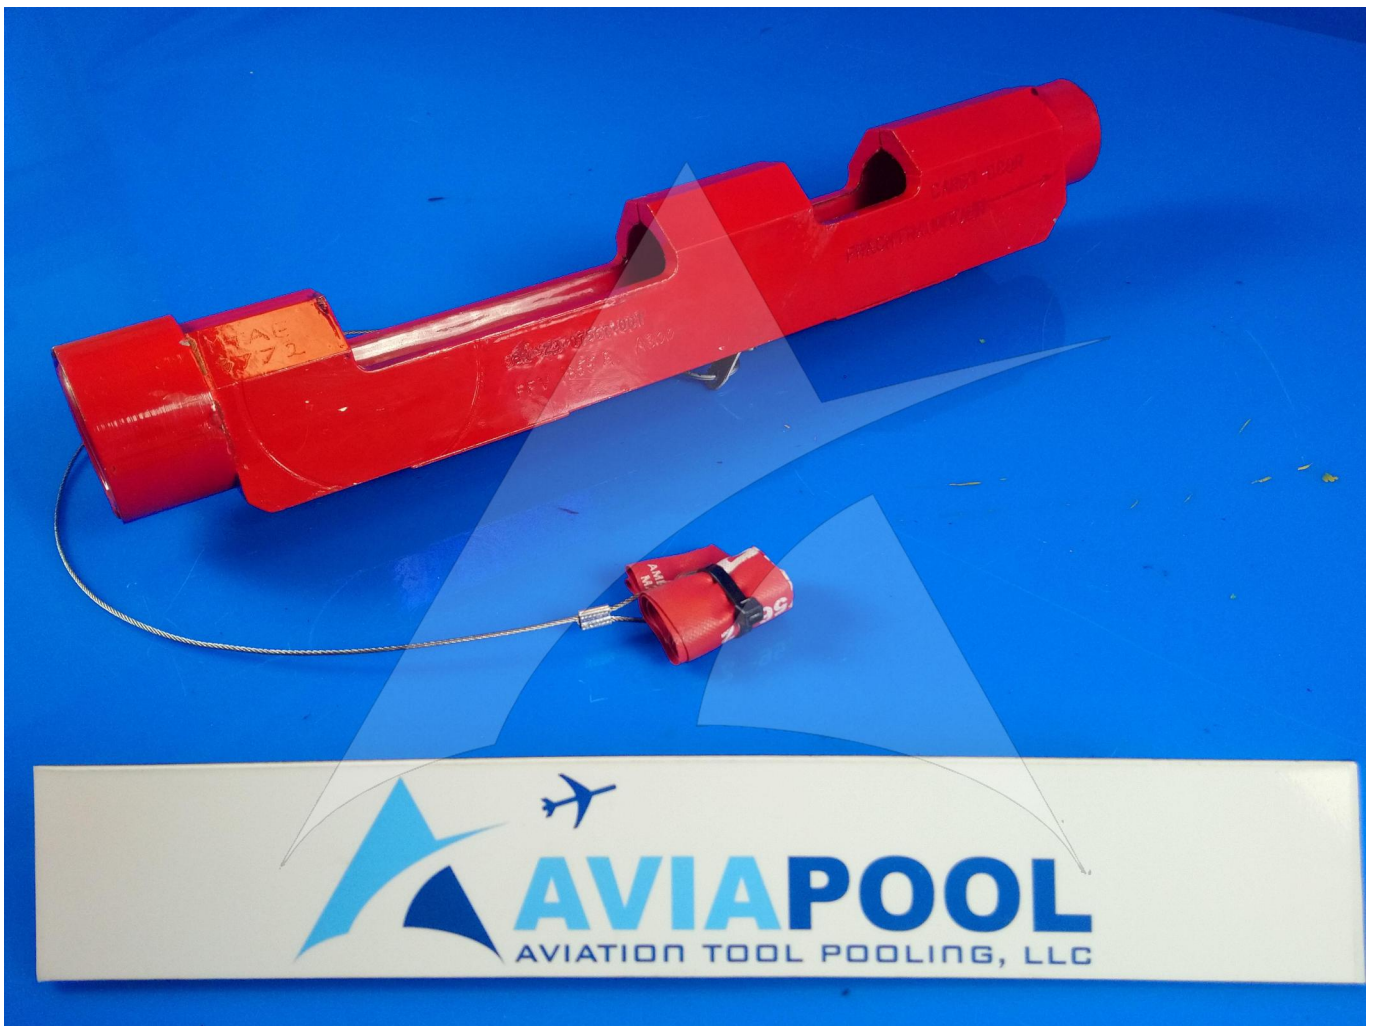

Global Sales:
Units 5 & 6, Oak Tree Place,
Matford Business Park
Exeter. Devon. EX2 8WA, UK.

Head Office:
7178 Headley ST SE,
PO Box 649
Ada, MI 49301 USA.

Part Number: 98A52307567001
Description: SAFETY LOCK CARGO DOOR ACTUATOR
ATP Serial Number: PMH0000872EXT
Date: 2026-04-20

Image: 2 of 3