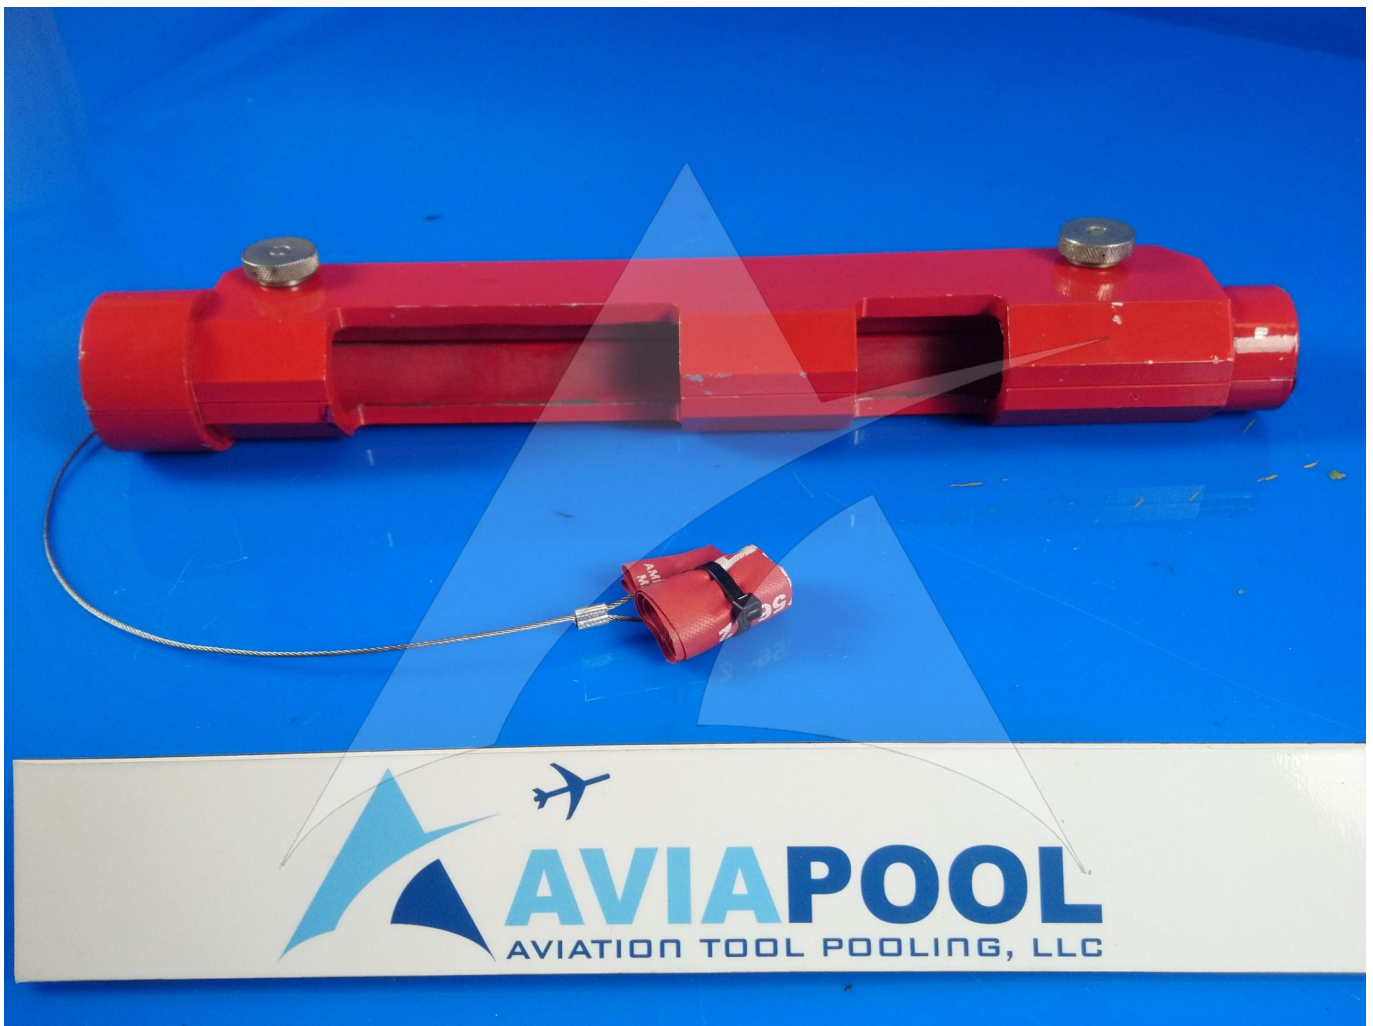

Global Sales:  
Units 5 & 6, Oak Tree Place,  
Matford Business Park  
Exeter. Devon. EX2 8WA, UK.

Head Office:  
7178 Headley ST SE,  
PO Box 649  
Ada, MI 49301 USA.

**Part Number:** 98A52307567001  
**Description:** SAFETY LOCK CARGO DOOR ACTUATOR  
**ATP Serial Number:** PMH0000872EXT  
**Date:** 2026-04-20

**Image:** 1 of 3

Global Sales:  
Units 5 & 6, Oak Tree Place,  
Matford Business Park  
Exeter. Devon. EX2 8WA, UK.

Head Office:  
7178 Headley ST SE,  
PO Box 649  
Ada, MI 49301 USA.

**Part Number:** 98A52307567001  
**Description:** SAFETY LOCK CARGO DOOR ACTUATOR  
**ATP Serial Number:** PMH0000872EXT  
**Date:** 2026-04-20