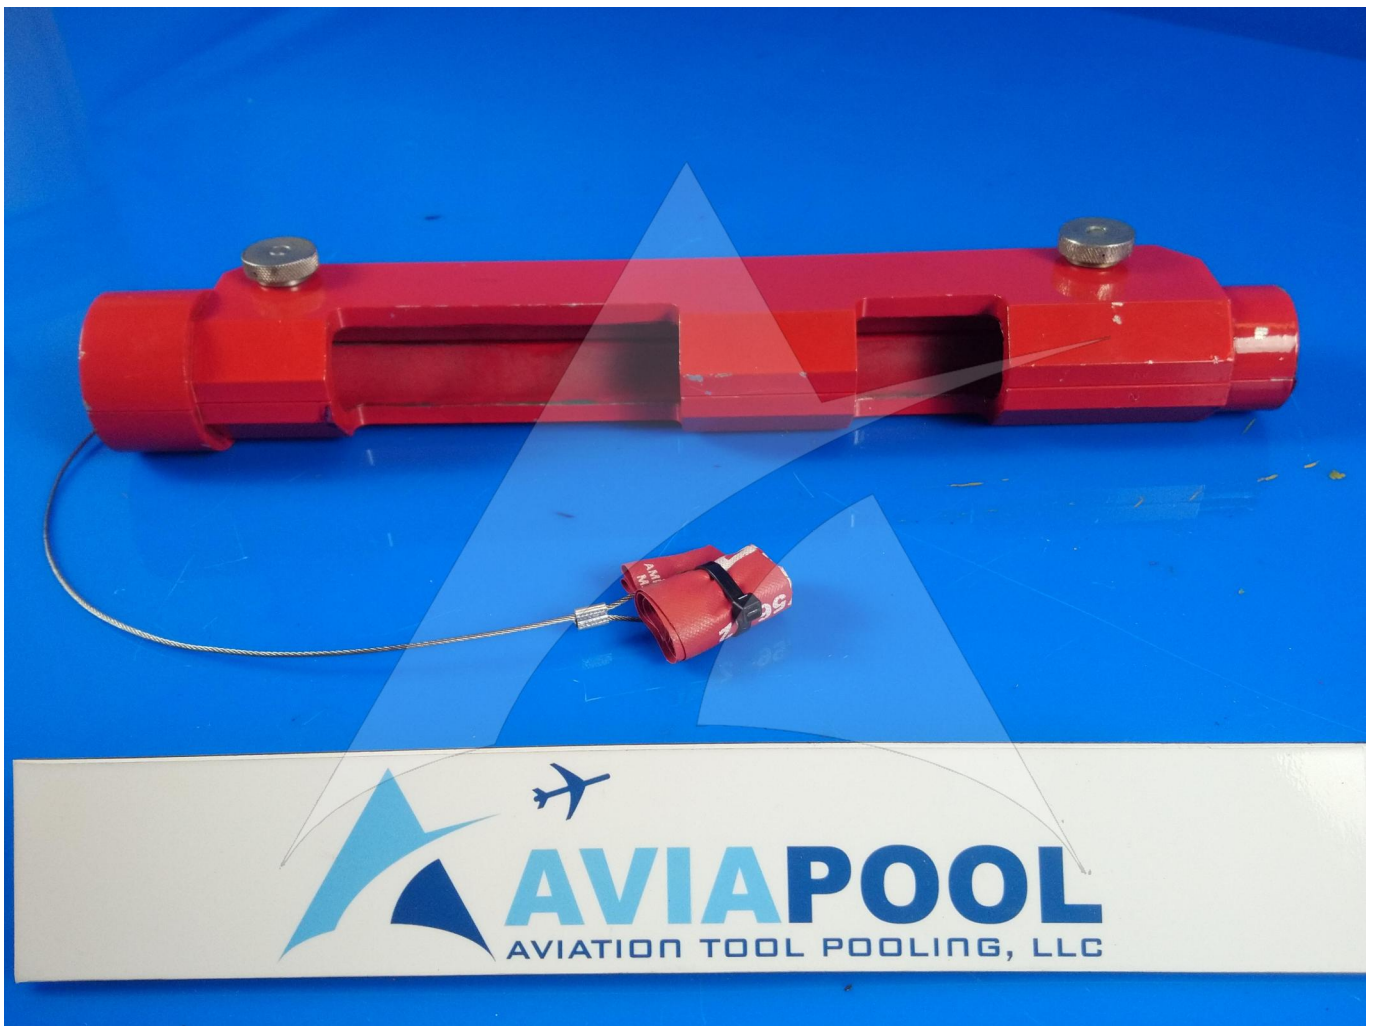

Global Sales:
Units 5 & 6, Oak Tree Place,
Matford Business Park
Exeter. Devon. EX2 8WA, UK.

Head Office:
7178 Headley ST SE,
PO Box 649
Ada, MI 49301 USA.

Part Number: 98A52307567001
Description: SAFETY LOCK CARGO DOOR ACTUATOR
ATP Serial Number: PMH0000872EXT
Date: 2026-06-28

Image: 1 of 3

Global Sales:
Units 5 & 6, Oak Tree Place,
Matford Business Park
Exeter, Devon. EX2 8WA, UK.

Head Office:
7178 Headley ST SE,
PO Box 649
Ada, MI 49301 USA.

Part Number: 98A52307567001
Description: SAFETY LOCK CARGO DOOR ACTUATOR
ATP Serial Number: PMH0000872EXT
Date: 2026-06-28