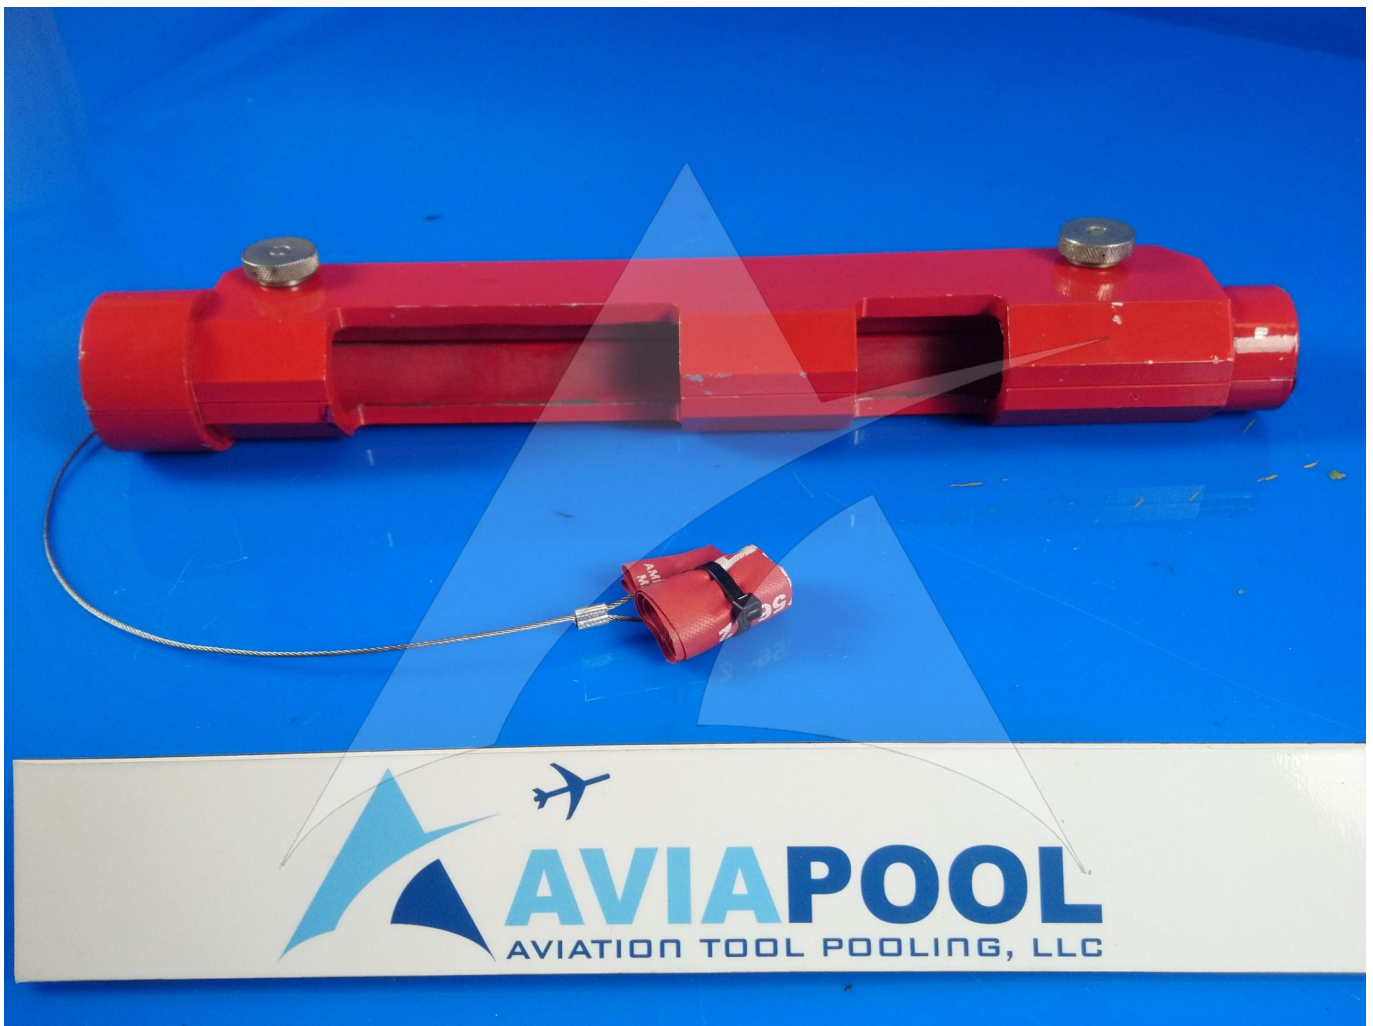

Global Sales:
Units 5 & 6, Oak Tree Place,
Matford Business Park
Exeter. Devon. EX2 8WA, UK.

Head Office:
7178 Headley ST SE,
PO Box 649
Ada, MI 49301 USA.

Part Number: 98A52307567001
Description: SAFETY LOCK CARGO DOOR ACTUATOR
ATP Serial Number: PMH0000880EXT
Date: 2026-06-28

Image: 1 of 3

Global Sales:
Units 5 & 6, Oak Tree Place,
Matford Business Park
Exeter, Devon. EX2 8WA, UK.

Head Office:
7178 Headley ST SE,
PO Box 649
Ada, MI 49301 USA.

Part Number: 98A52307567001
Description: SAFETY LOCK CARGO DOOR ACTUATOR
ATP Serial Number: PMH0000880EXT
Date: 2026-06-28