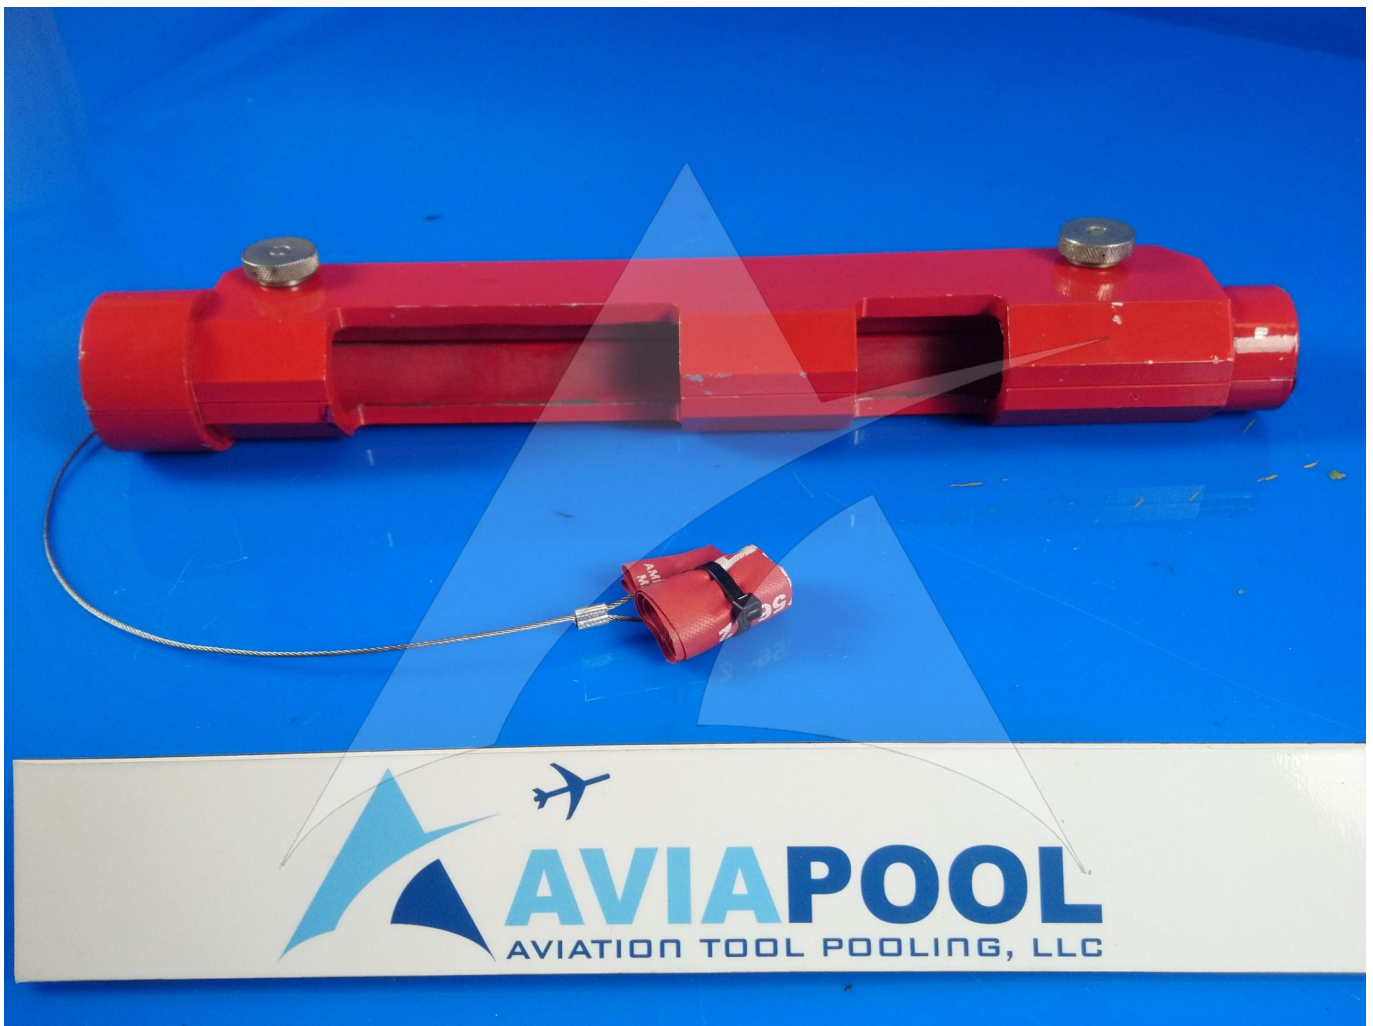

Global Sales:  
Units 5 & 6, Oak Tree Place,  
Matford Business Park  
Exeter. Devon. EX2 8WA, UK.

Head Office:  
7178 Headley ST SE,  
PO Box 649  
Ada, MI 49301 USA.

**Part Number:** 98A52307567001  
**Description:** SAFETY LOCK CARGO DOOR ACTUATOR  
**ATP Serial Number:** PMH0000880EXT  
**Date:** 2026-04-19

**Image:** 1 of 3

Global Sales:  
Units 5 & 6, Oak Tree Place,  
Matford Business Park  
Exeter. Devon. EX2 8WA, UK.

Head Office:  
7178 Headley ST SE,  
PO Box 649  
Ada, MI 49301 USA.

**Part Number:** 98A52307567001  
**Description:** SAFETY LOCK CARGO DOOR ACTUATOR  
**ATP Serial Number:** PMH0000880EXT  
**Date:** 2026-04-19