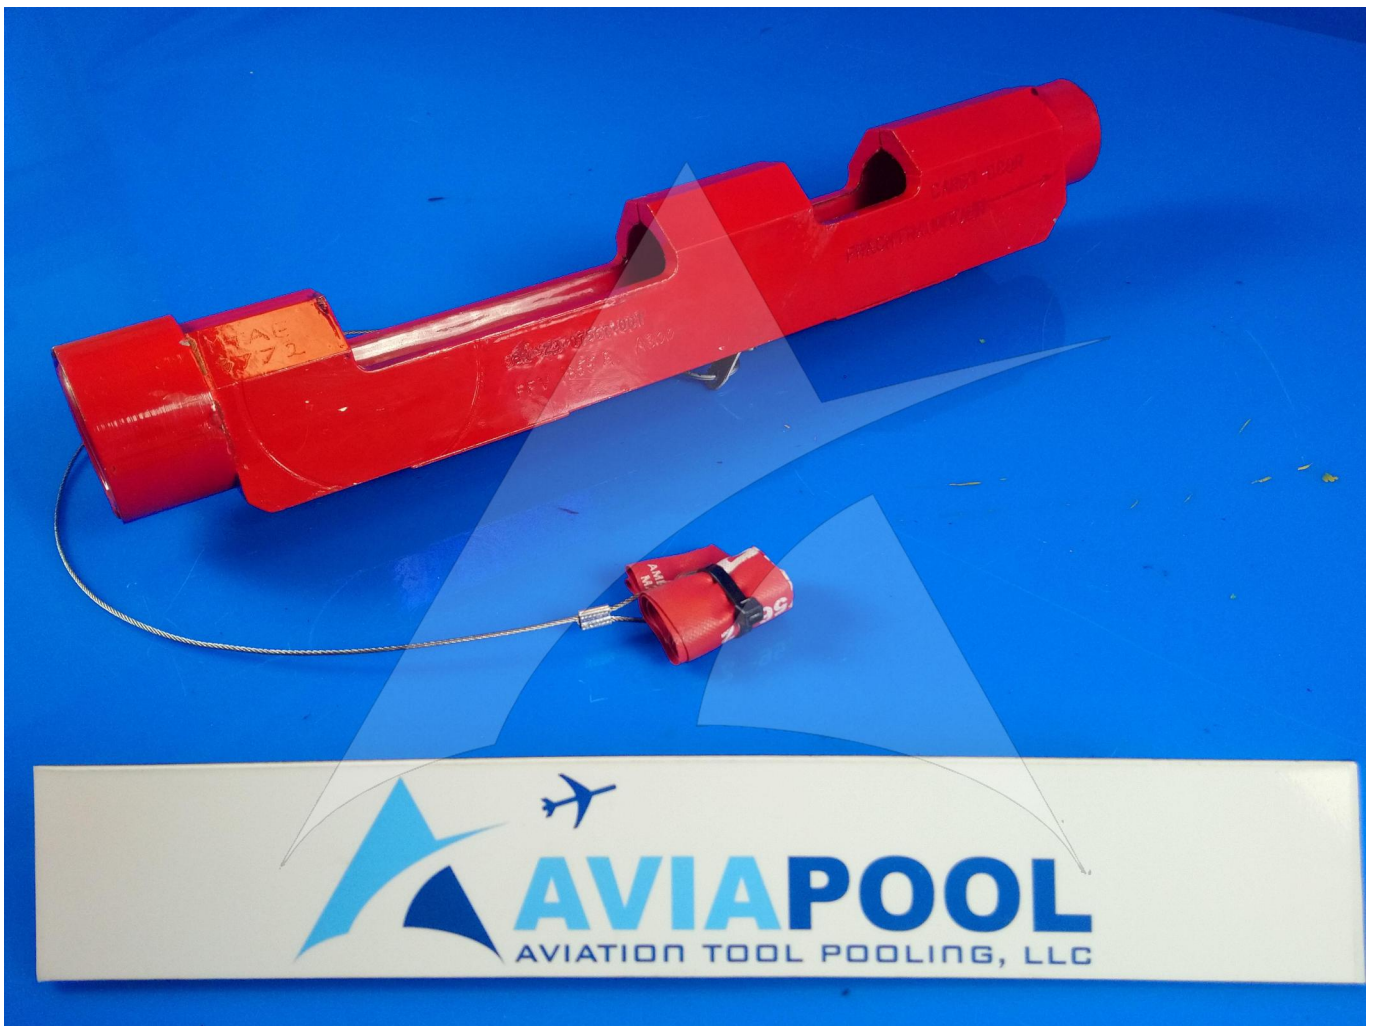

Global Sales:  
Units 5 & 6, Oak Tree Place,  
Matford Business Park  
Exeter. Devon. EX2 8WA, UK.

Head Office:  
7178 Headley ST SE,  
PO Box 649  
Ada, MI 49301 USA.

**Part Number:** 98A52307567001  
**Description:** SAFETY LOCK CARGO DOOR ACTUATOR  
**ATP Serial Number:** PMH0000880EXT  
**Date:** 2026-04-19

**Image:** 1 of 3

Global Sales:  
Units 5 & 6, Oak Tree Place,  
Matford Business Park  
Exeter. Devon. EX2 8WA, UK.

Head Office:  
7178 Headley ST SE,  
PO Box 649  
Ada, MI 49301 USA.

**Part Number:** 98A52307567001  
**Description:** SAFETY LOCK CARGO DOOR ACTUATOR  
**ATP Serial Number:** PMH0000880EXT  
**Date:** 2026-04-19

**Image:** 2 of 3

Global Sales:  
Units 5 & 6, Oak Tree Place,  
Matford Business Park  
Exeter. Devon. EX2 8WA, UK.

Head Office:  
7178 Headley ST SE,  
PO Box 649  
Ada, MI 49301 USA.

**Part Number:** 98A52307567001  
**Description:** SAFETY LOCK CARGO DOOR ACTUATOR  
**ATP Serial Number:** PMH0000880EXT  
**Date:** 2026-04-19