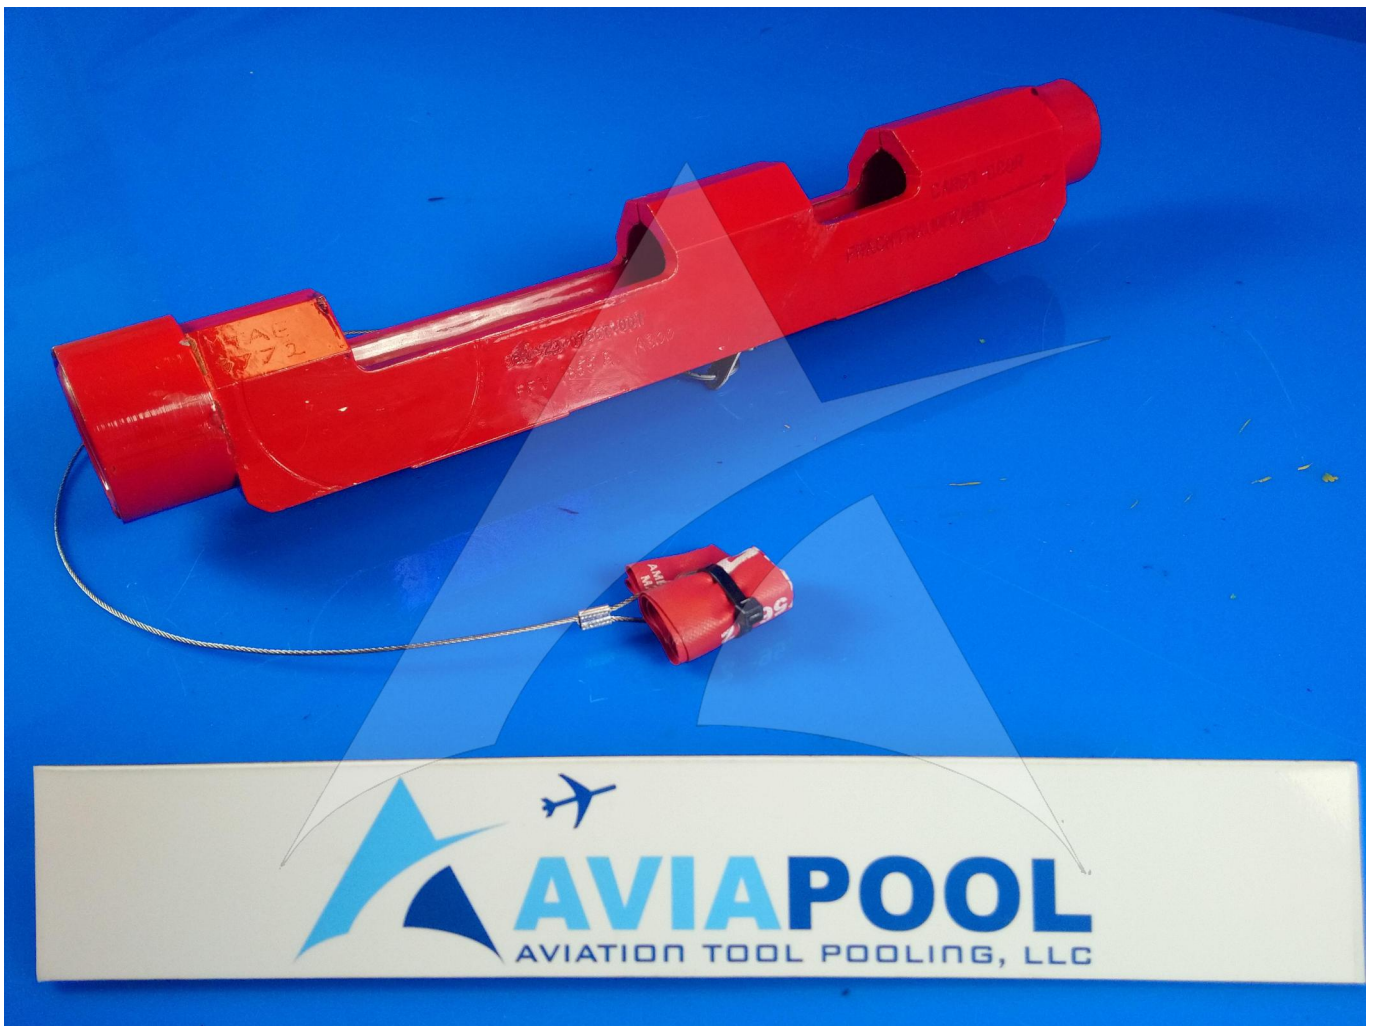

Global Sales:
Units 5 & 6, Oak Tree Place,
Matford Business Park
Exeter. Devon. EX2 8WA, UK.

Head Office:
7178 Headley ST SE,
PO Box 649
Ada, MI 49301 USA.

Part Number: 98A52307567001
Description: SAFETY LOCK CARGO DOOR ACTUATOR
ATP Serial Number: PMH0000880EXT
Date: 2026-06-28

Image: 1 of 3

Global Sales:
Units 5 & 6, Oak Tree Place,
Matford Business Park
Exeter, Devon. EX2 8WA, UK.

Head Office:
7178 Headley ST SE,
PO Box 649
Ada, MI 49301 USA.

Part Number: 98A52307567001
Description: SAFETY LOCK CARGO DOOR ACTUATOR
ATP Serial Number: PMH0000880EXT
Date: 2026-06-28

Image: 2 of 3

Global Sales:
Units 5 & 6, Oak Tree Place,
Matford Business Park
Exeter. Devon. EX2 8WA, UK.

Head Office:
7178 Headley ST SE,
PO Box 649
Ada, MI 49301 USA.

Part Number: 98A52307567001
Description: SAFETY LOCK CARGO DOOR ACTUATOR
ATP Serial Number: PMH0000880EXT
Date: 2026-06-28