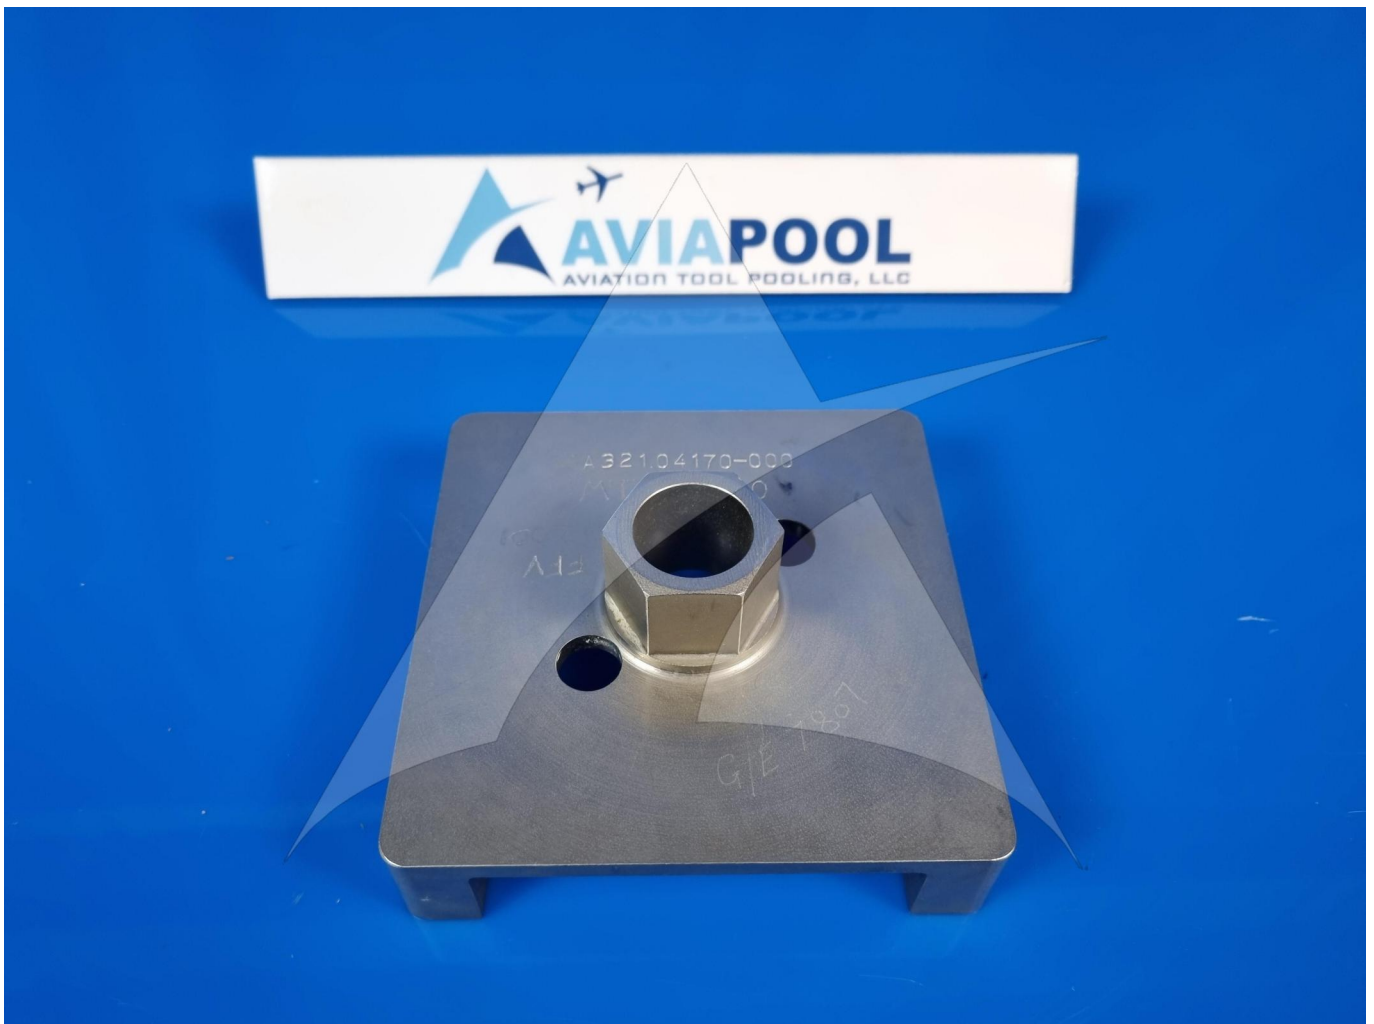

Global Sales:
Units 5 & 6, Oak Tree Place,
Matford Business Park
Exeter. Devon. EX2 8WA, UK.

Head Office:
7178 Headley ST SE,
PO Box 649
Ada, MI 49301 USA.

Part Number: 98A32104170000
Description: WRENCH
ATP Serial Number: PMH0001729EXT
Date: 2026-06-10

Image: 1 of 3