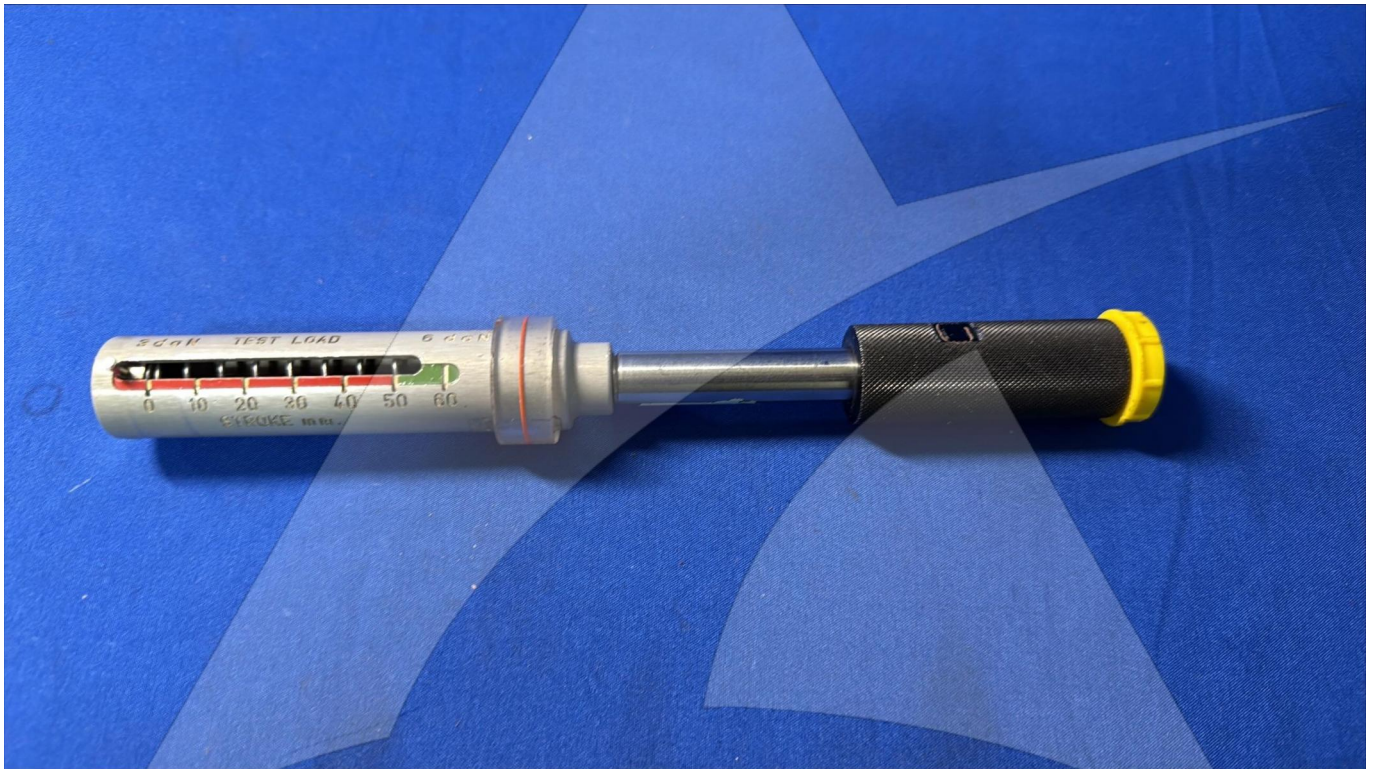

Global Sales:  
Units 5 & 6, Oak Tree Place,  
Matford Business Park  
Exeter. Devon. EX2 8WA, UK.

Head Office:  
7178 Headley ST SE,  
PO Box 649  
Ada, MI 49301 USA.

**Part Number:** TLW101  
**Description:** TEST TOOL RELEASE CABLE  
**ATP Serial Number:** PMH0000000EXT  
**Date:** 2026-06-13

**Image:** 1 of 2

Global Sales:  
Units 5 & 6, Oak Tree Place,  
Matford Business Park  
Exeter. Devon. EX2 8WA, UK.

Head Office:  
7178 Headley ST SE,  
PO Box 649  
Ada, MI 49301 USA.

**Part Number:** TLW101  
**Description:** TEST TOOL RELEASE CABLE  
**ATP Serial Number:** PMH0000000EXT  
**Date:** 2026-06-13