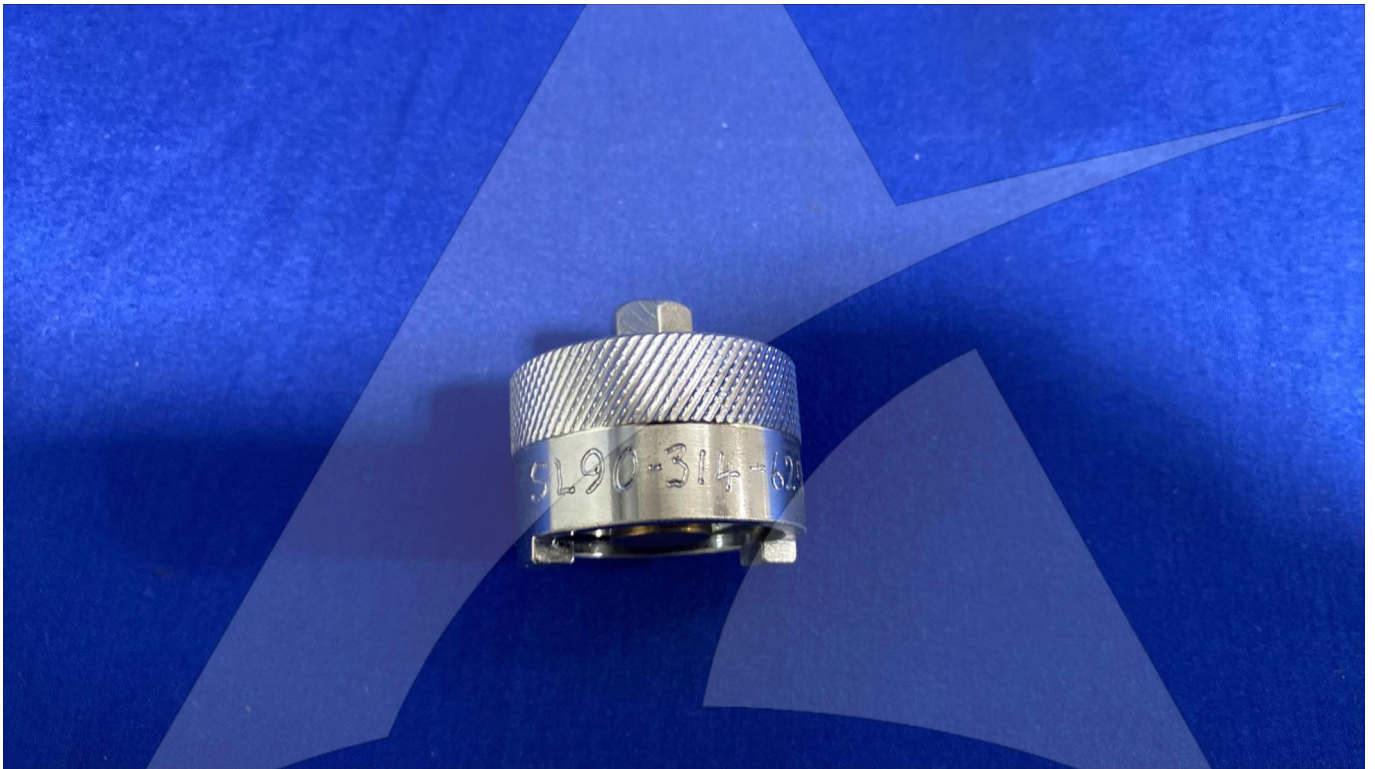

Global Sales:
Units 5 & 6, Oak Tree Place,
Matford Business Park
Exeter. Devon. EX2 8WA, UK.

Head Office:
7178 Headley ST SE,
PO Box 649
Ada, MI 49301 USA.

Part Number: SL90-314-6250
Description: TOOL EXTRACTION TAB WASHER
ATP Serial Number: PMH0000000EXT
Date: 2026-04-19

Image: 1 of 3

Global Sales:
Units 5 & 6, Oak Tree Place,
Matford Business Park
Exeter. Devon. EX2 8WA, UK.

Head Office:
7178 Headley ST SE,
PO Box 649
Ada, MI 49301 USA.

Part Number: SL90-314-6250
Description: TOOL EXTRACTION TAB WASHER
ATP Serial Number: PMH0000000EXT
Date: 2026-04-19

Image: 2 of 3

Global Sales:
Units 5 & 6, Oak Tree Place,
Matford Business Park
Exeter. Devon. EX2 8WA, UK.

Head Office:
7178 Headley ST SE,
PO Box 649
Ada, MI 49301 USA.

Part Number: SL90-314-6250
Description: TOOL EXTRACTION TAB WASHER
ATP Serial Number: PMH0000000EXT
Date: 2026-04-19