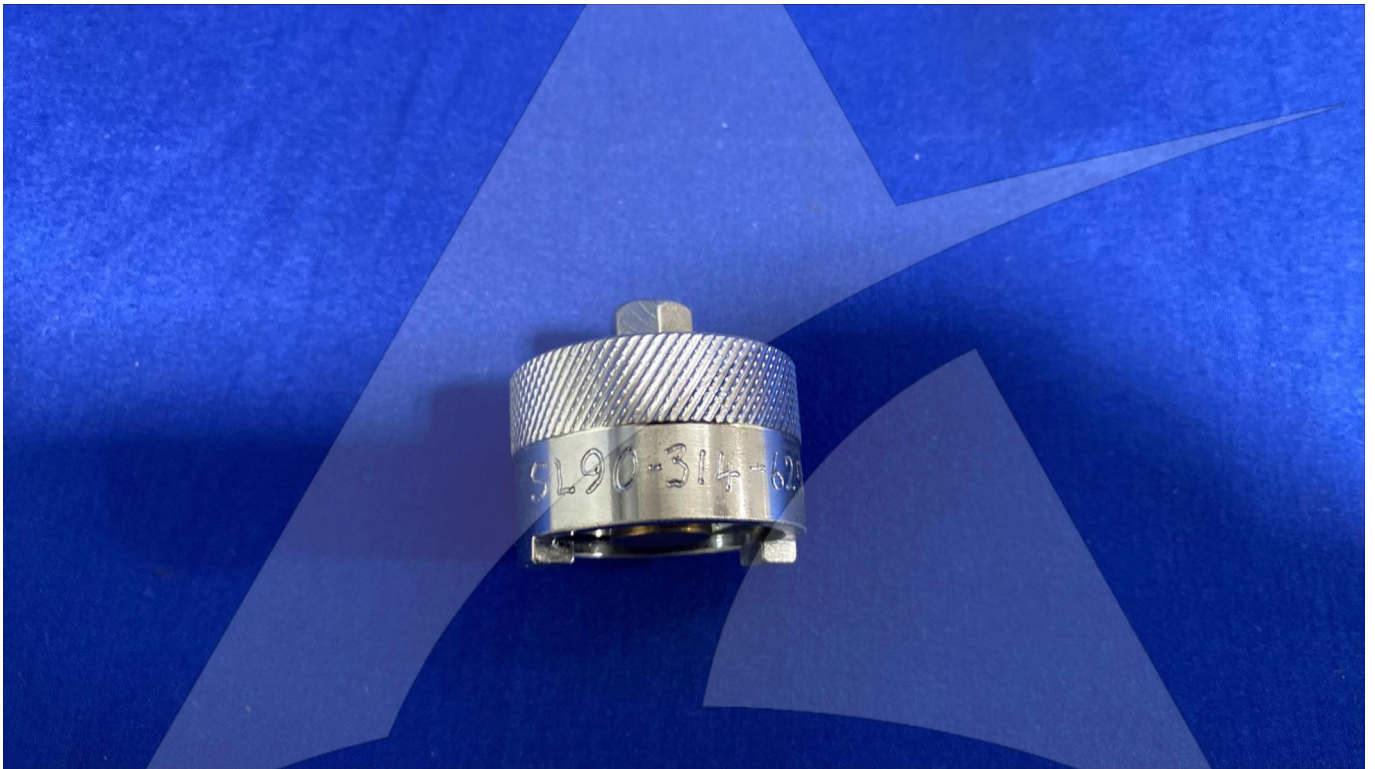

Global Sales:
Units 5 & 6, Oak Tree Place,
Matford Business Park
Exeter. Devon. EX2 8WA, UK.

Head Office:
7178 Headley ST SE,
PO Box 649
Ada, MI 49301 USA.

Part Number: SL90-314-6250
Description: TOOL EXTRACTION TAB WASHER
ATP Serial Number: PMH0000000EXT
Date: 2026-06-07

Image: 1 of 3

Global Sales:
Units 5 & 6, Oak Tree Place,
Matford Business Park
Exeter. Devon. EX2 8WA, UK.

Head Office:
7178 Headley ST SE,
PO Box 649
Ada, MI 49301 USA.

Part Number: SL90-314-6250
Description: TOOL EXTRACTION TAB WASHER
ATP Serial Number: PMH0000000EXT
Date: 2026-06-07

Image: 2 of 3

Global Sales:
Units 5 & 6, Oak Tree Place,
Matford Business Park
Exeter. Devon. EX2 8WA, UK.

Head Office:
7178 Headley ST SE,
PO Box 649
Ada, MI 49301 USA.

Part Number: SL90-314-6250
Description: TOOL EXTRACTION TAB WASHER
ATP Serial Number: PMH0000000EXT
Date: 2026-06-07