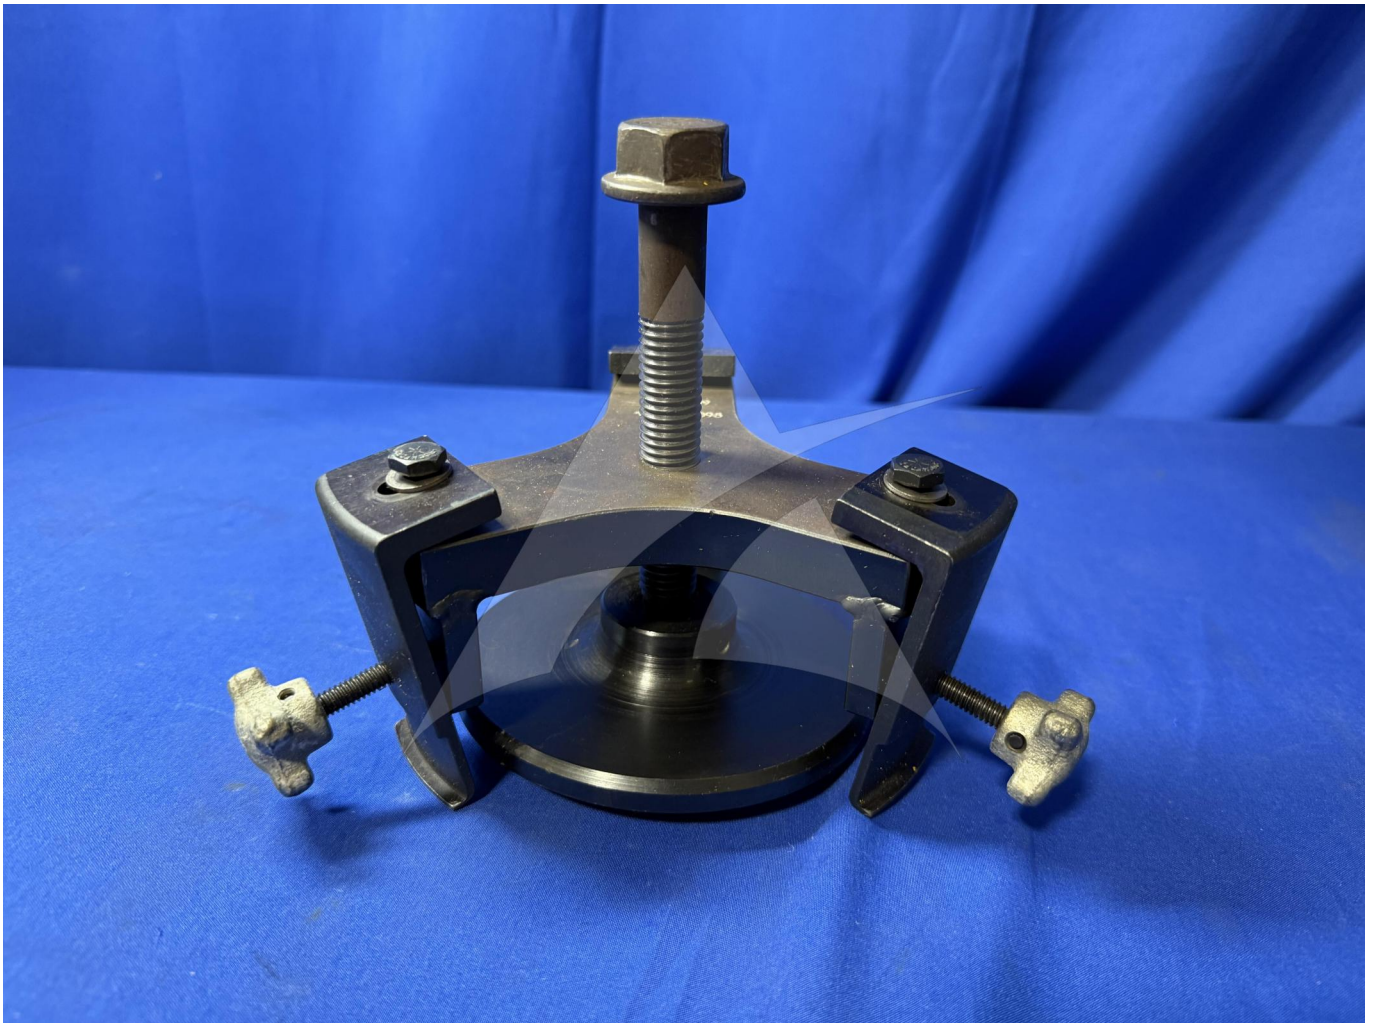

Global Sales:
Units 5 & 6, Oak Tree Place,
Matford Business Park
Exeter. Devon. EX2 8WA, UK.

Head Office:
7178 Headley ST SE,
PO Box 649
Ada, MI 49301 USA.

Part Number: PWA77039
Description: WRENCH
ATP Serial Number: PMH0
Date: 2026-05-05

Image: 3 of 4