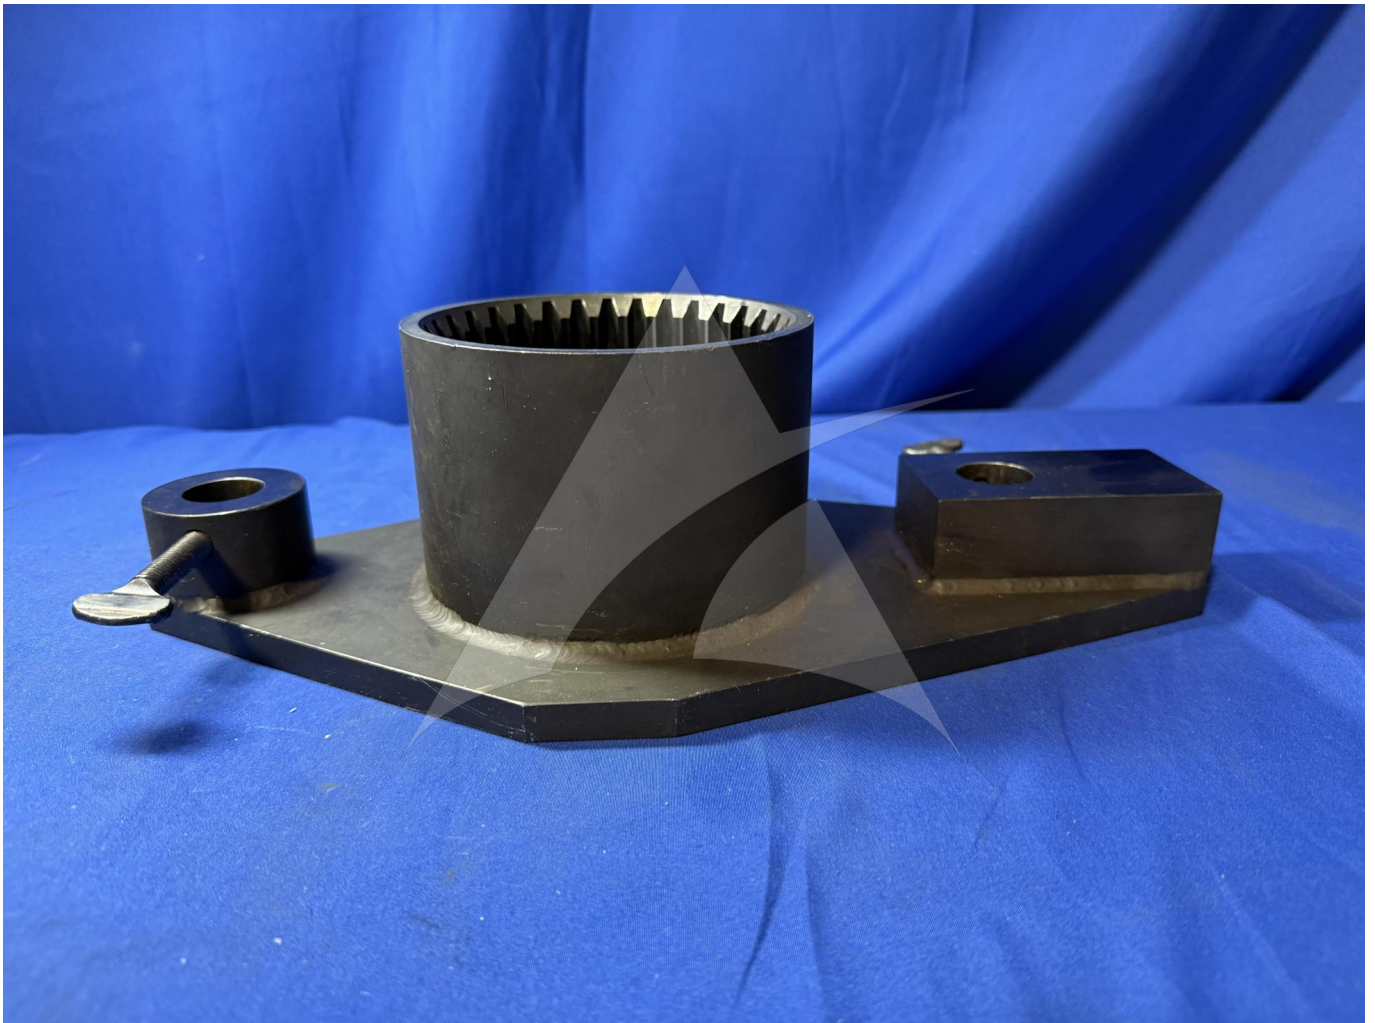

Global Sales:
Units 5 & 6, Oak Tree Place,
Matford Business Park
Exeter. Devon. EX2 8WA, UK.

Head Office:
7178 Headley ST SE,
PO Box 649
Ada, MI 49301 USA.

Part Number: PWA45232
Description: ADAPTER,WRENCH
ATP Serial Number: PMH0
Date: 2026-06-24

Image: 4 of 5