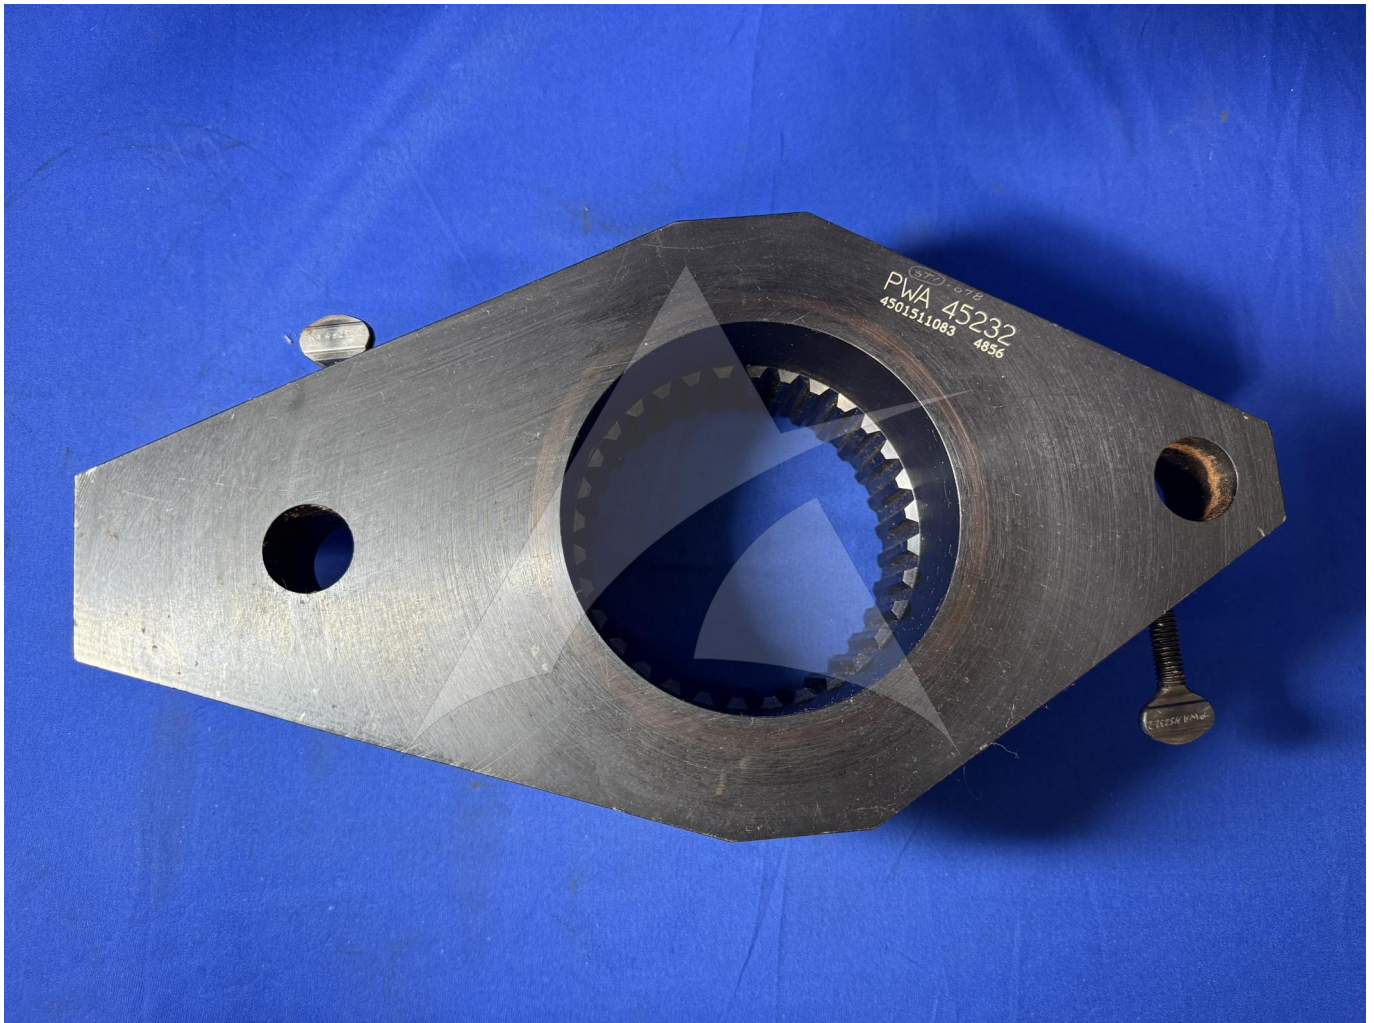

Global Sales:
Units 5 & 6, Oak Tree Place,
Matford Business Park
Exeter. Devon. EX2 8WA, UK.

Head Office:
7178 Headley ST SE,
PO Box 649
Ada, MI 49301 USA.

Part Number: PWA45232
Description: ADAPTER,WRENCH
ATP Serial Number: PMH0
Date: 2026-05-07

Image: 1 of 5

Global Sales:
Units 5 & 6, Oak Tree Place,
Matford Business Park
Exeter. Devon. EX2 8WA, UK.

Head Office:
7178 Headley ST SE,
PO Box 649
Ada, MI 49301 USA.

Part Number: PWA45232
Description: ADAPTER,WRENCH
ATP Serial Number: PMH0
Date: 2026-05-07