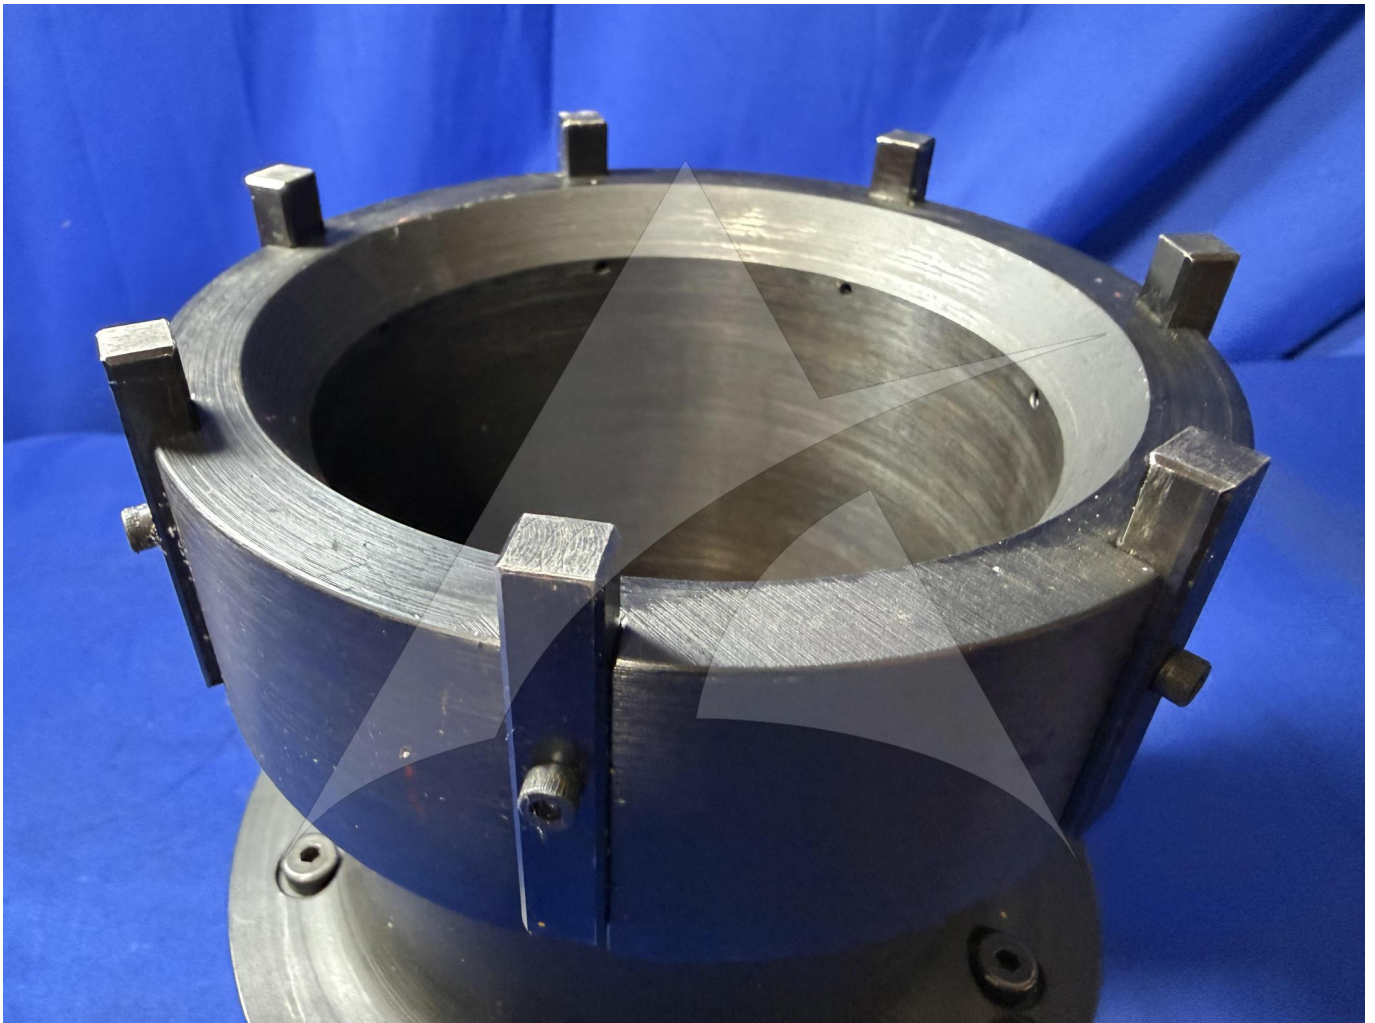

Global Sales:
Units 5 & 6, Oak Tree Place,
Matford Business Park
Exeter. Devon. EX2 8WA, UK.

Head Office:
7178 Headley ST SE,
PO Box 649
Ada, MI 49301 USA.

Part Number: PWA45025
Description: PULLER, HYDRAULIC
ATP Serial Number: PMH0
Date: 2026-06-24

Image: 3 of 5