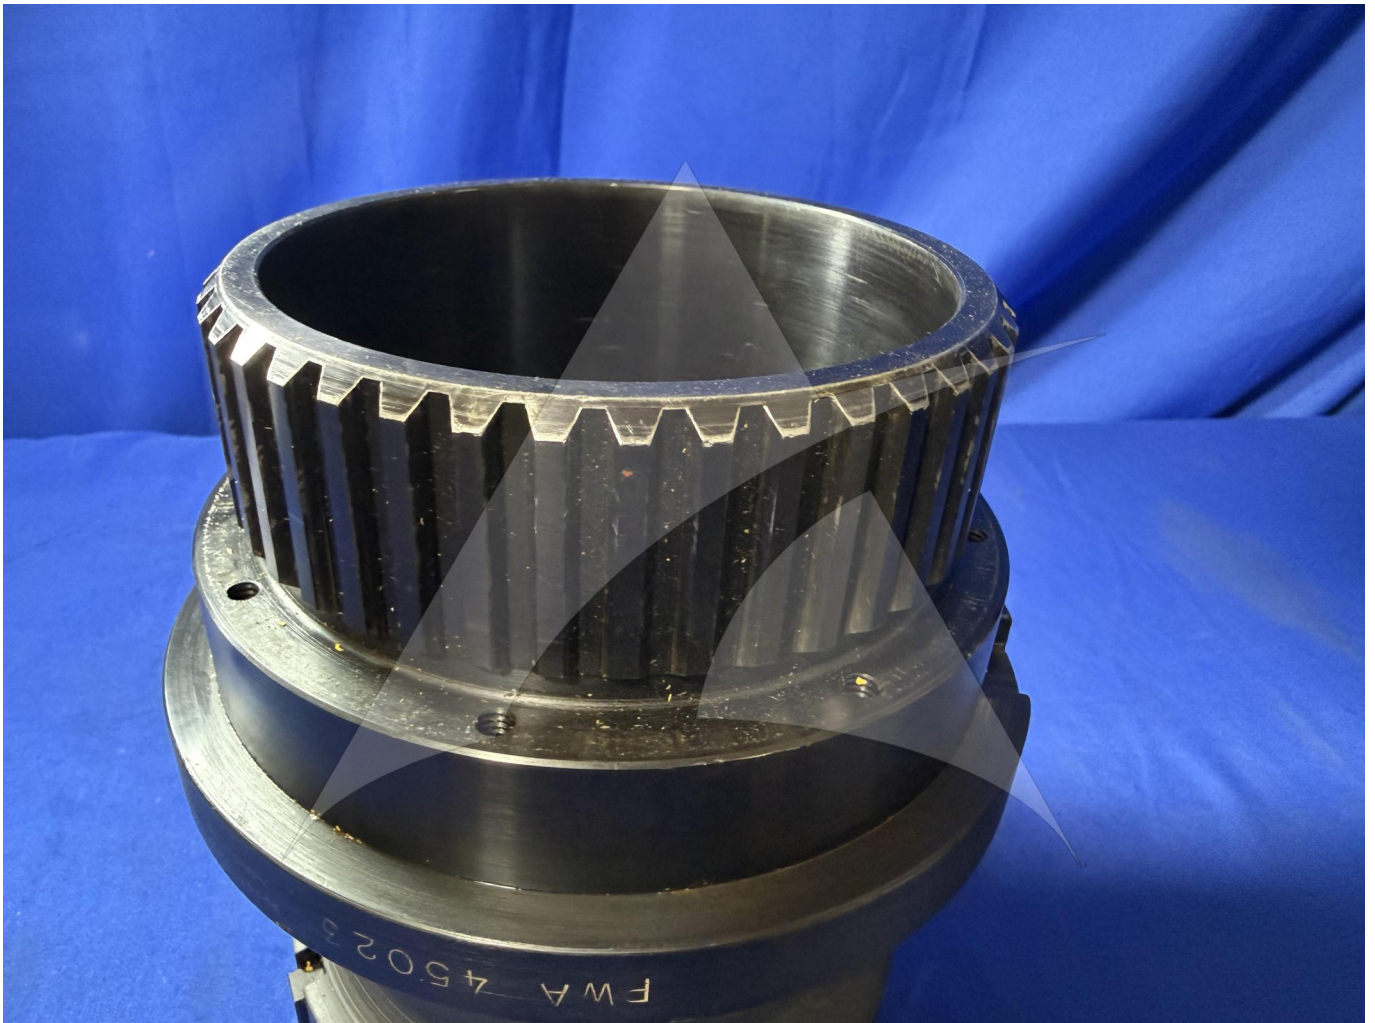

Global Sales:
Units 5 & 6, Oak Tree Place,
Matford Business Park
Exeter. Devon. EX2 8WA, UK.

Head Office:
7178 Headley ST SE,
PO Box 649
Ada, MI 49301 USA.

Part Number: PWA45025
Description: PULLER, HYDRAULIC
ATP Serial Number: PMH0
Date: 2026-06-24

Image: 2 of 5