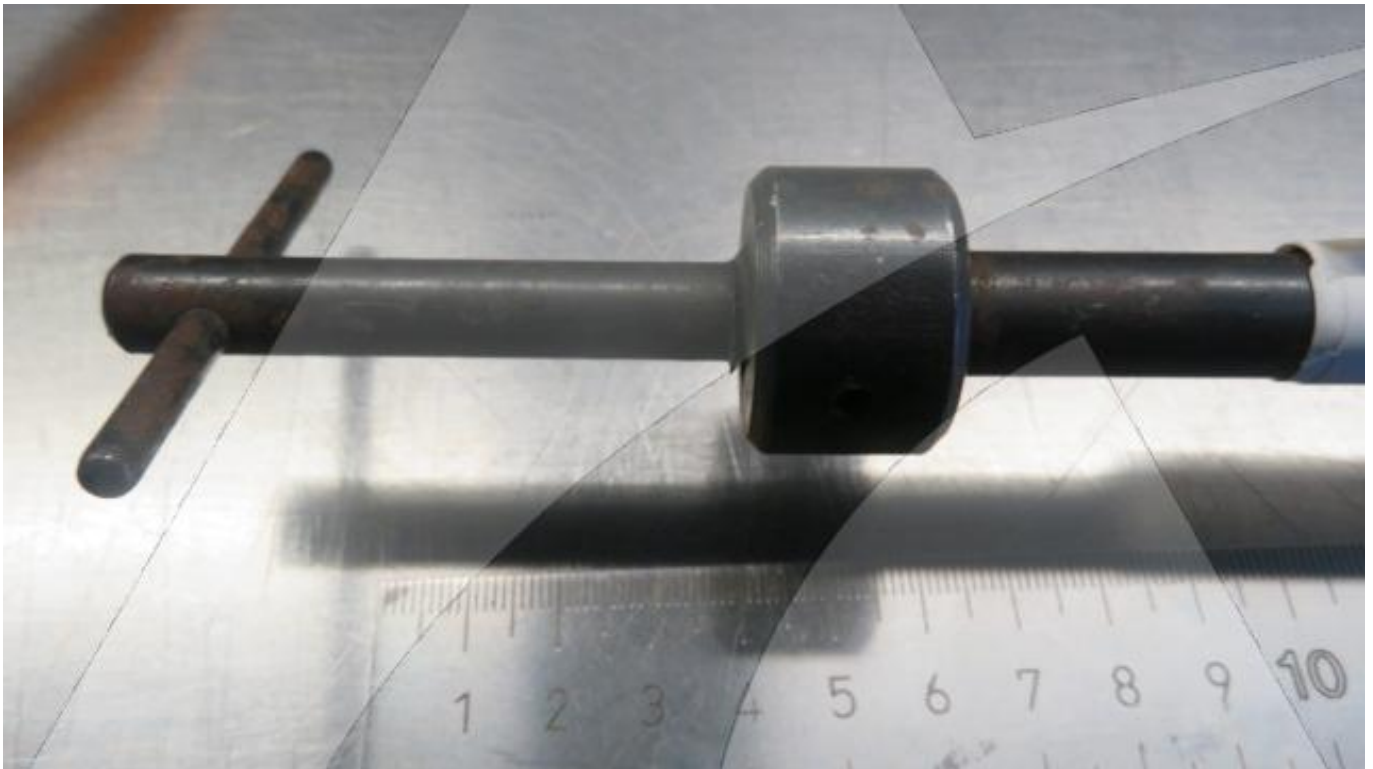

Global Sales:
Units 5 & 6, Oak Tree Place,
Matford Business Park
Exeter. Devon. EX2 8WA, UK.

Head Office:
7178 Headley ST SE,
PO Box 649
Ada, MI 49301 USA.

Part Number: PWA3790-55
Description: PULLER MECHANICAL
ATP Serial Number: PMH0
Date: 2026-04-08

Image: 3 of 7