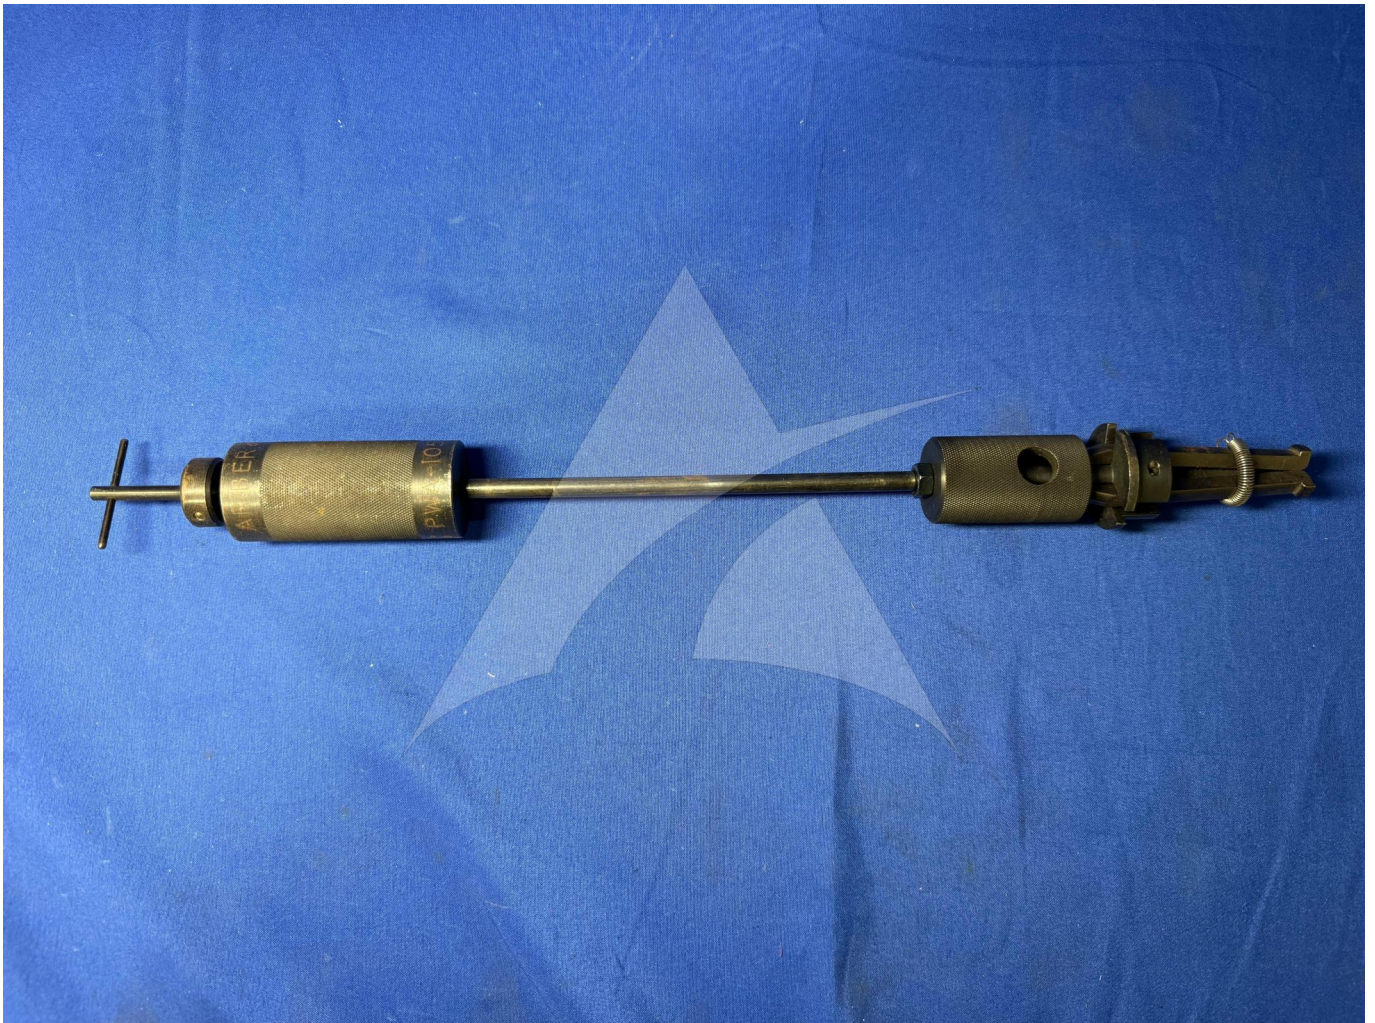

Global Sales:
Units 5 & 6, Oak Tree Place,
Matford Business Park
Exeter. Devon. EX2 8WA, UK.

Head Office:
7178 Headley ST SE,
PO Box 649
Ada, MI 49301 USA.

Part Number: PWA-10570
Description: TOOL
ATP Serial Number: PMH0
Date: 2026-06-18

Image: 1 of 3

Global Sales:
Units 5 & 6, Oak Tree Place,
Matford Business Park
Exeter. Devon. EX2 8WA, UK.

Head Office:
7178 Headley ST SE,
PO Box 649
Ada, MI 49301 USA.

Part Number: PWA-10570
Description: TOOL
ATP Serial Number: PMH0
Date: 2026-06-18