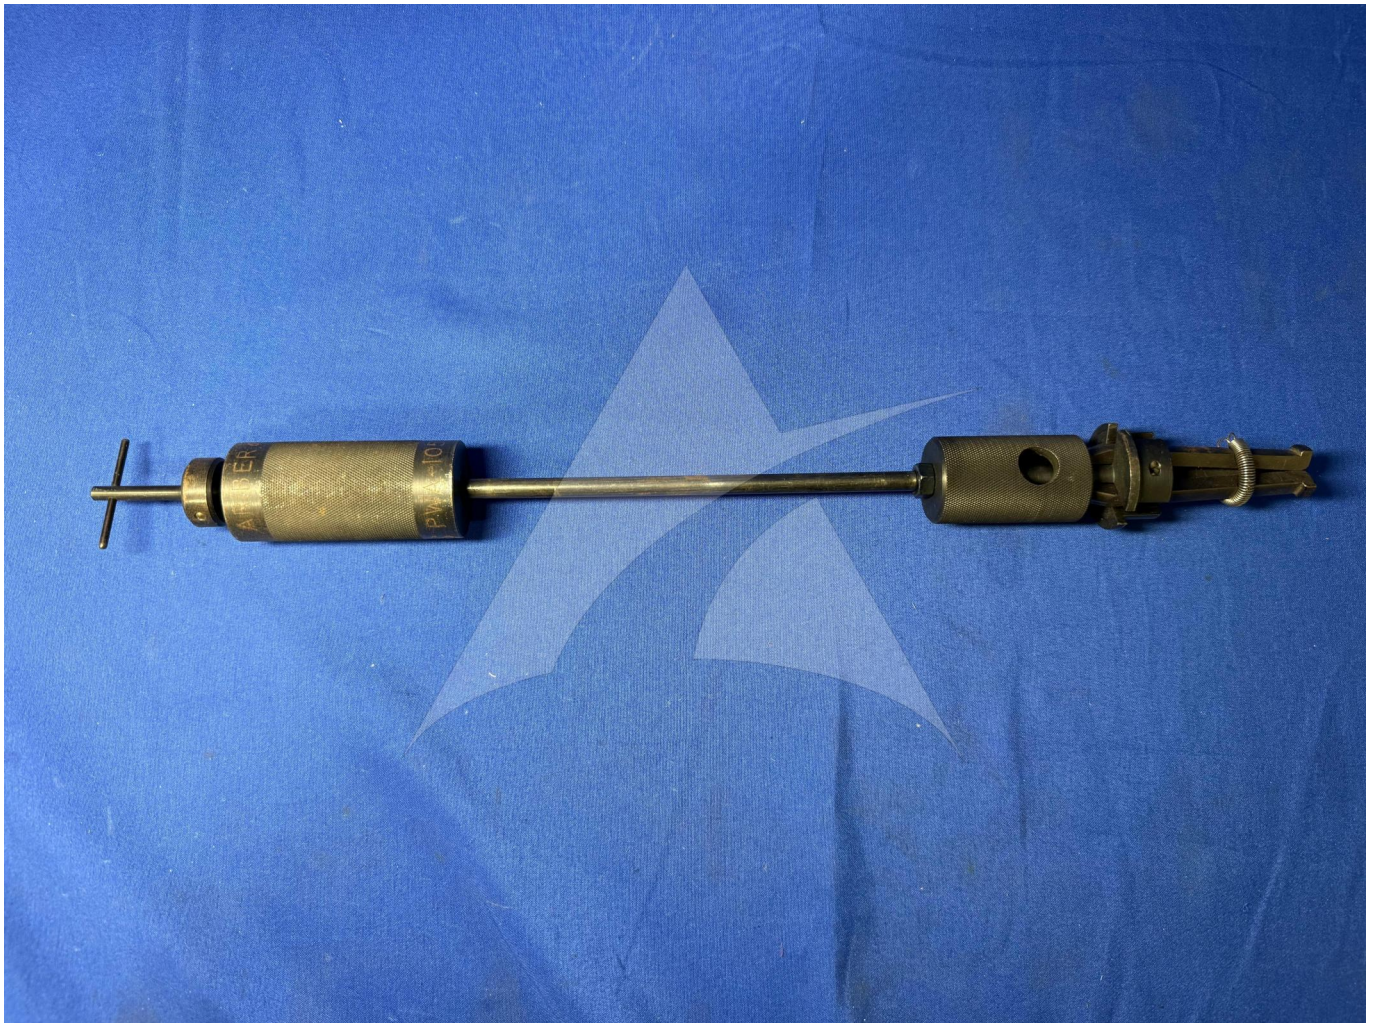

Global Sales:
Units 5 & 6, Oak Tree Place,
Matford Business Park
Exeter. Devon. EX2 8WA, UK.

Head Office:
7178 Headley ST SE,
PO Box 649
Ada, MI 49301 USA.

Part Number: PWA-10570
Description: TOOL
ATP Serial Number: PMH0
Date: 2026-04-23

Image: 1 of 3

Global Sales:
Units 5 & 6, Oak Tree Place,
Matford Business Park
Exeter. Devon. EX2 8WA, UK.

Head Office:
7178 Headley ST SE,
PO Box 649
Ada, MI 49301 USA.

Part Number: PWA-10570
Description: TOOL
ATP Serial Number: PMH0
Date: 2026-04-23