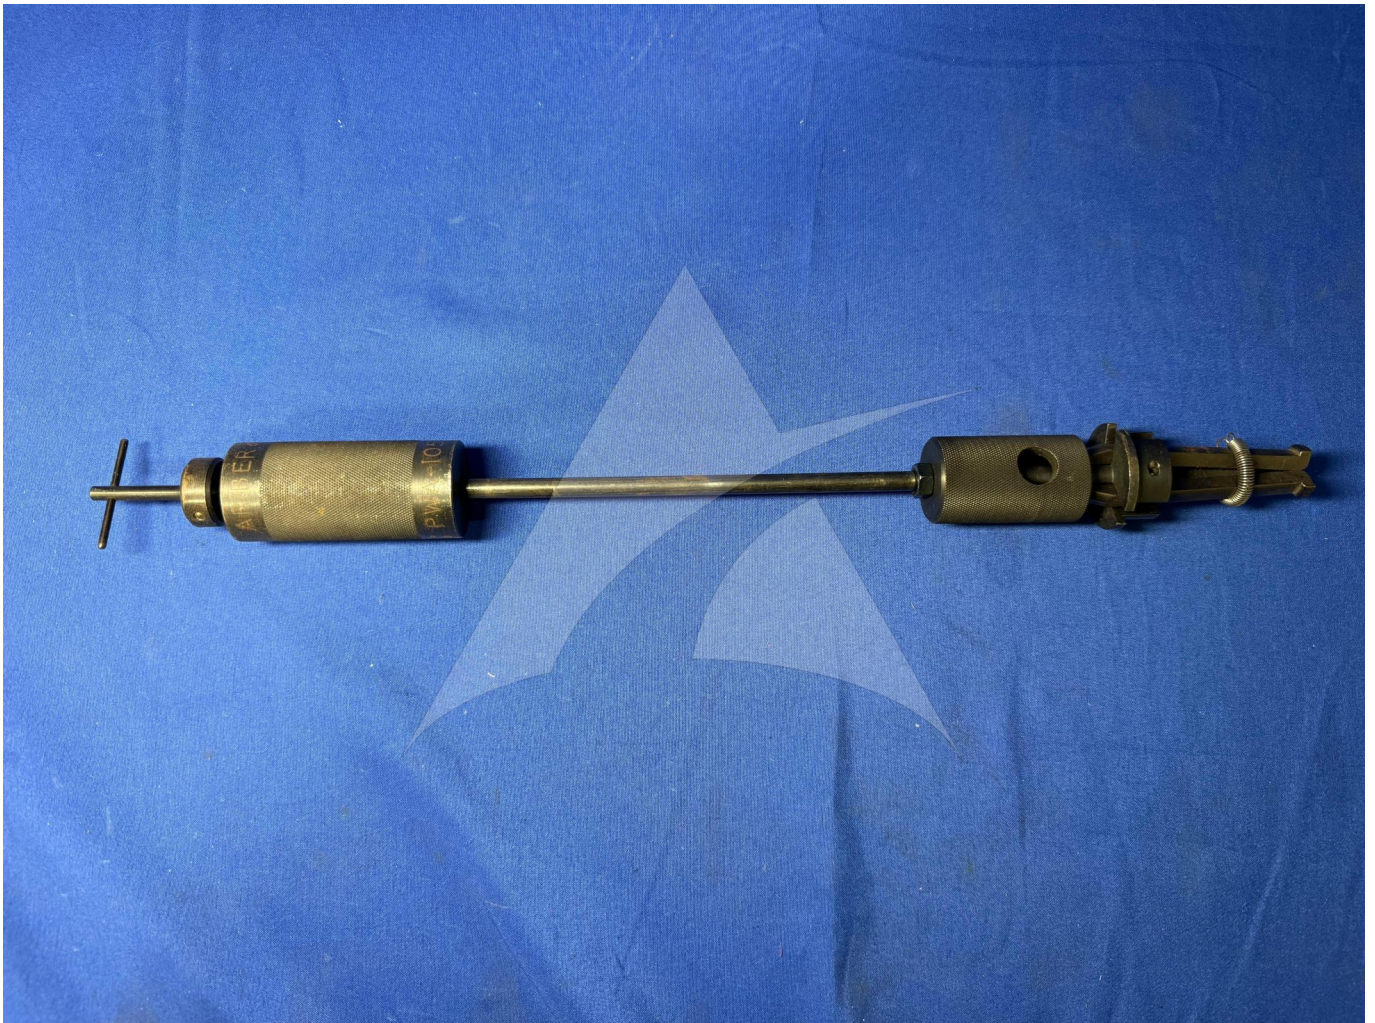

Global Sales:
Units 5 & 6, Oak Tree Place,
Matford Business Park
Exeter. Devon. EX2 8WA, UK.

Head Office:
7178 Headley ST SE,
PO Box 649
Ada, MI 49301 USA.

Part Number: PWA-10570
Description: TOOL
ATP Serial Number: PMH0
Date: 2026-04-25

Image: 1 of 3

Global Sales:
Units 5 & 6, Oak Tree Place,
Matford Business Park
Exeter. Devon. EX2 8WA, UK.

Head Office:
7178 Headley ST SE,
PO Box 649
Ada, MI 49301 USA.

Part Number: PWA-10570
Description: TOOL
ATP Serial Number: PMH0
Date: 2026-04-25