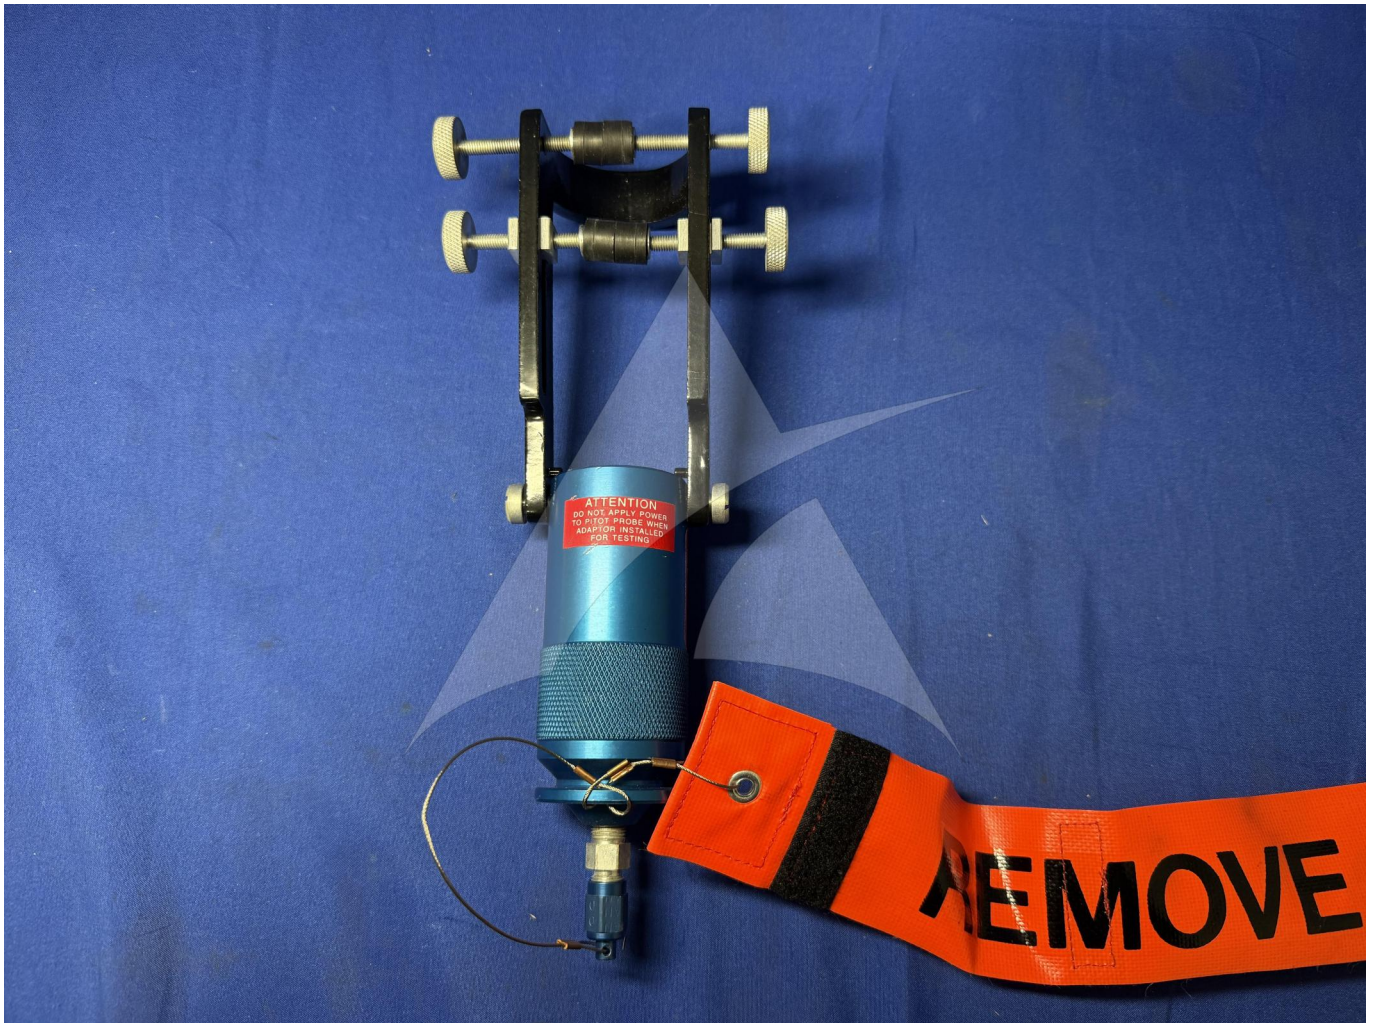

Global Sales:
Units 5 & 6, Oak Tree Place,
Matford Business Park
Exeter. Devon. EX2 8WA, UK.

Head Office:
7178 Headley ST SE,
PO Box 649
Ada, MI 49301 USA.

Part Number: P15589M-3
Description: TOOL
ATP Serial Number: PMH0
Date: 2026-06-13

Image: 3 of 4