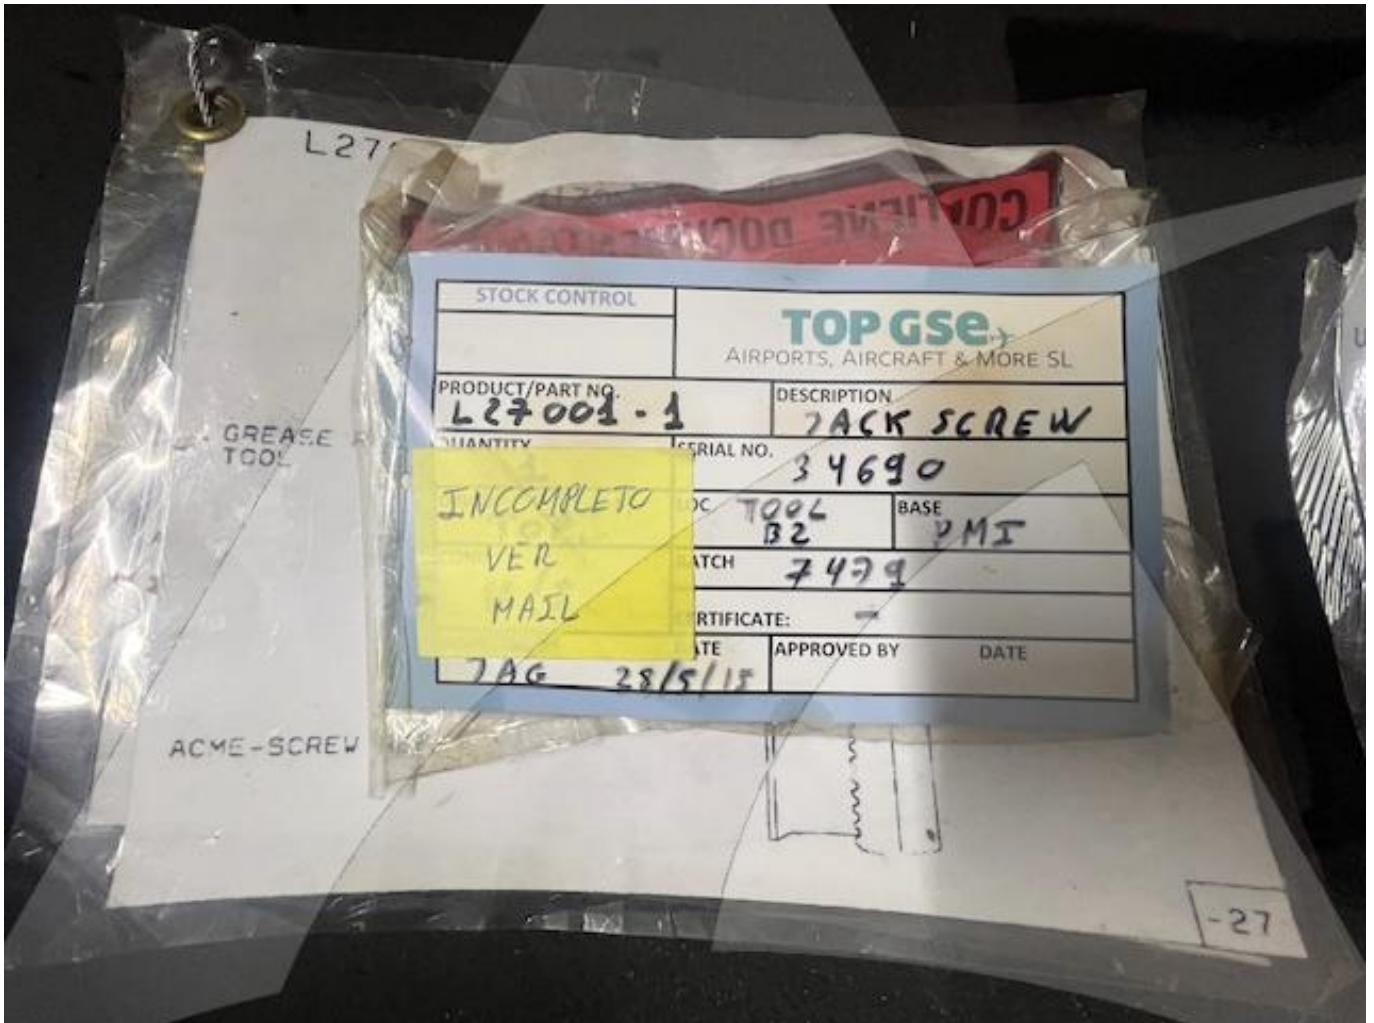

**Image:** 4 of 9

Global Sales:  
Units 5 & 6, Oak Tree Place,  
Matford Business Park  
Exeter. Devon. EX2 8WA, UK.

Head Office:  
7178 Headley ST SE,  
PO Box 649  
Ada, MI 49301 USA.

**Part Number:** L27001-1  
**Description:** HORIZ STAB JACK SCREW  
**ATP Serial Number:** PMH0037  
**Date:** 2026-06-25

**Image:** 5 of 9

Global Sales:  
Units 5 & 6, Oak Tree Place,  
Matford Business Park  
Exeter. Devon. EX2 8WA, UK.

Head Office:  
7178 Headley ST SE,  
PO Box 649  
Ada, MI 49301 USA.

**Part Number:** L27001-1  
**Description:** HORIZ STAB JACK SCREW  
**ATP Serial Number:** PMH0037  
**Date:** 2026-06-25