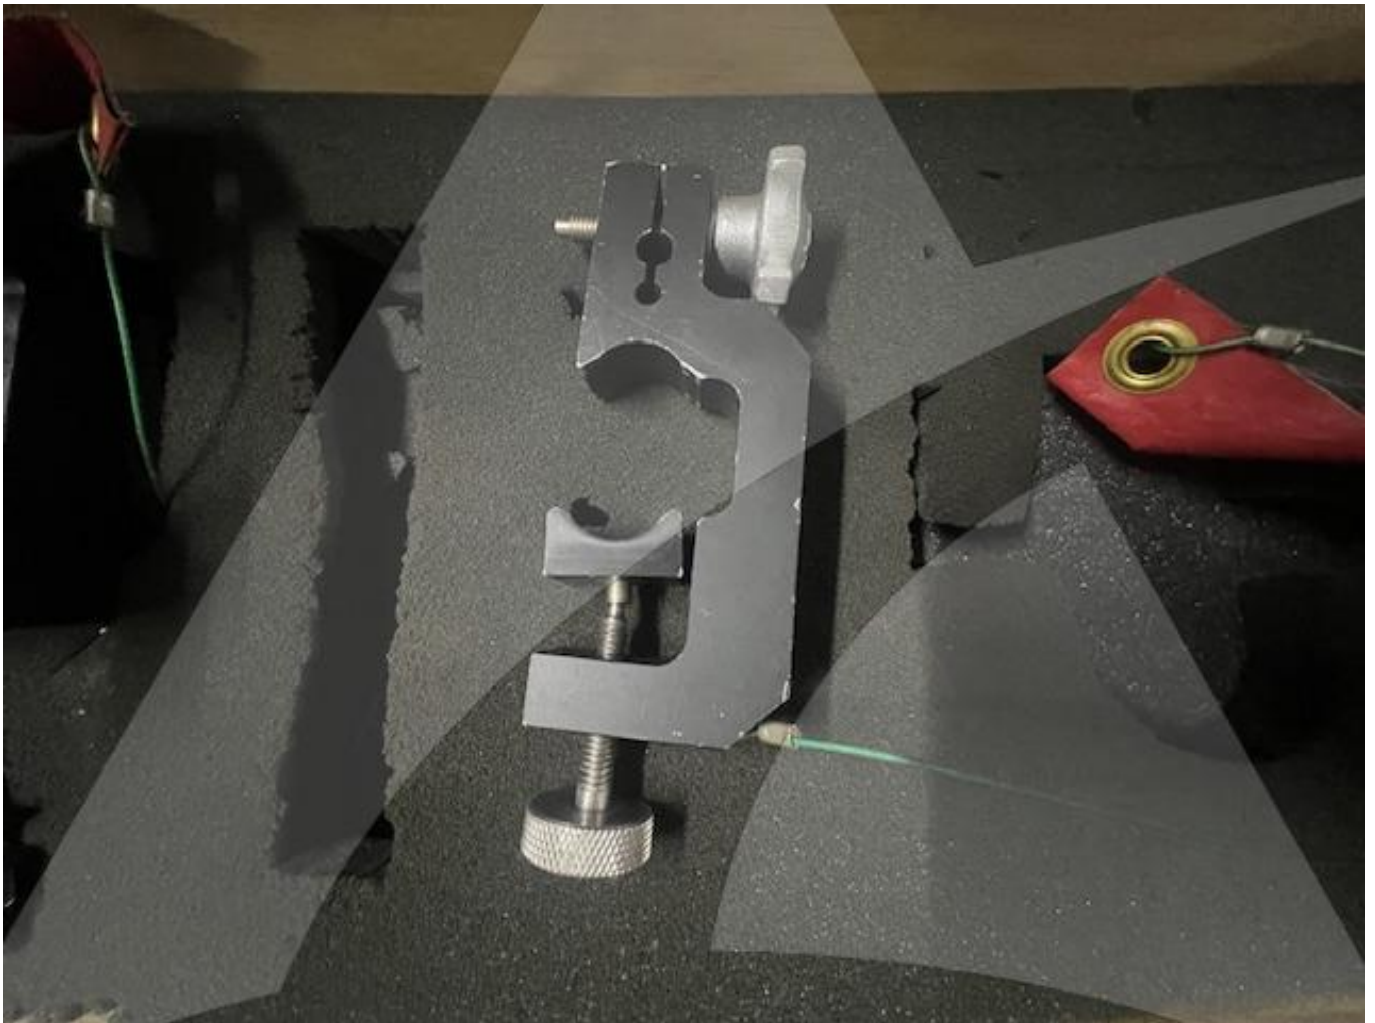

Global Sales:
Units 5 & 6, Oak Tree Place,
Matford Business Park
Exeter. Devon. EX2 8WA, UK.

Head Office:
7178 Headley ST SE,
PO Box 649
Ada, MI 49301 USA.

Part Number: L27001-1
Description: HORIZ STAB JACK SCREW
ATP Serial Number: PMH0037
Date: 2026-06-25

Image: 1 of 9