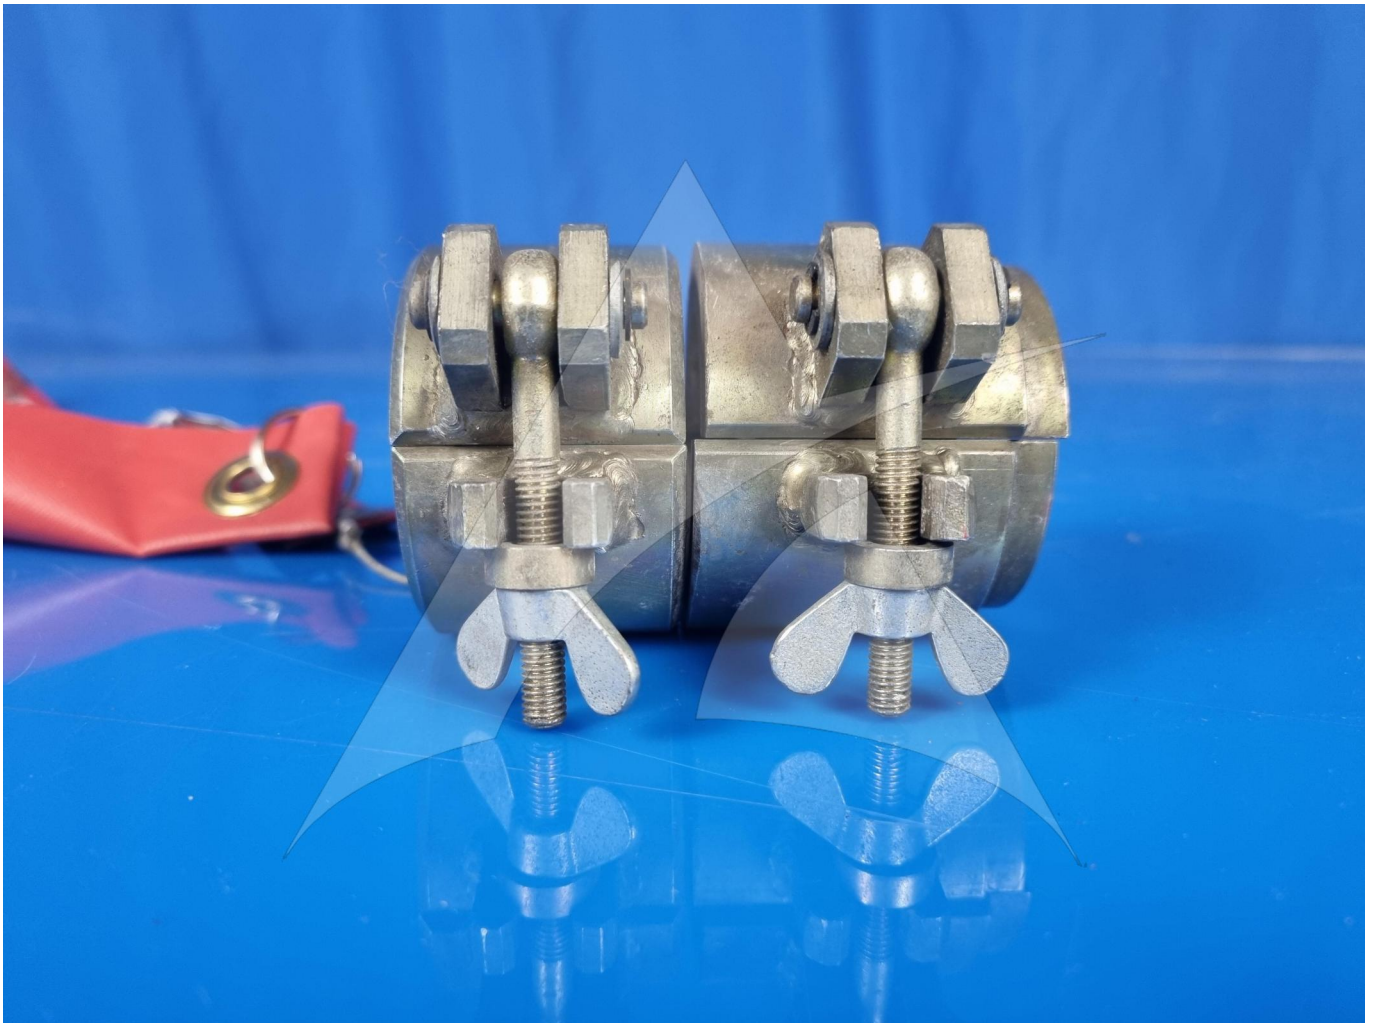

Image: 1 of 4

Global Sales:
Units 5 & 6, Oak Tree Place,
Matford Business Park
Exeter. Devon. EX2 8WA, UK.

Head Office:
7178 Headley ST SE,
PO Box 649
Ada, MI 49301 USA.

Part Number: 98A27601000000
Description: SPOLIER SAFETY LOCK
ATP Serial Number: PMH0002035EXT
Date: 2026-06-06

Image: 2 of 4

Global Sales:
Units 5 & 6, Oak Tree Place,
Matford Business Park
Exeter. Devon. EX2 8WA, UK.

Head Office:
7178 Headley ST SE,
PO Box 649
Ada, MI 49301 USA.

Part Number: 98A27601000000
Description: SPOLIER SAFETY LOCK
ATP Serial Number: PMH0002035EXT
Date: 2026-06-06