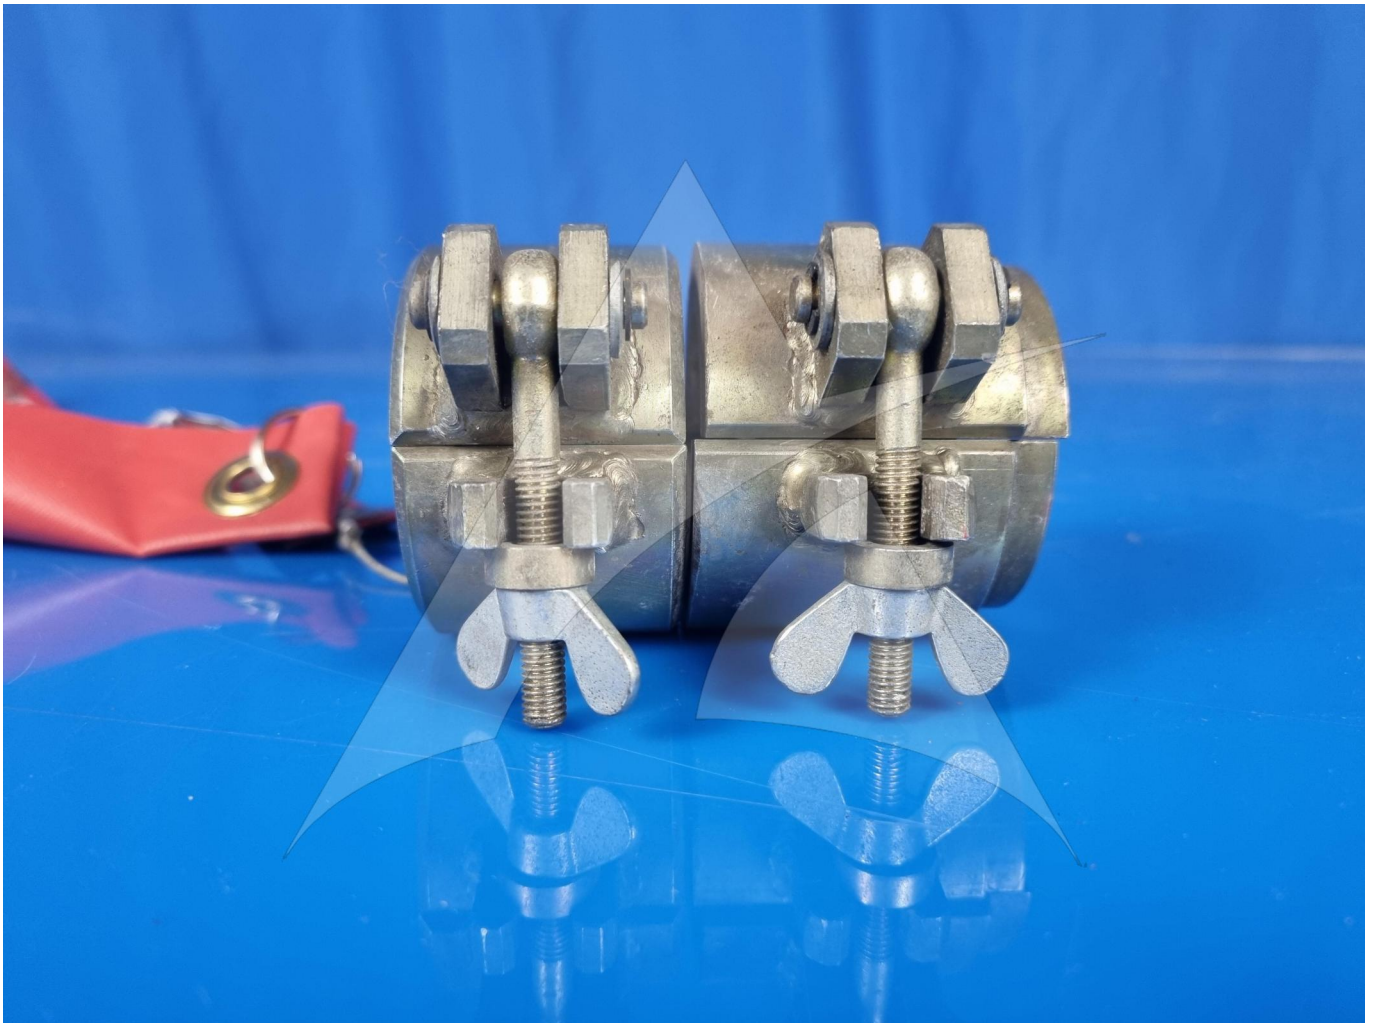

Global Sales:
Units 5 & 6, Oak Tree Place,
Matford Business Park
Exeter. Devon. EX2 8WA, UK.

Head Office:
7178 Headley ST SE,
PO Box 649
Ada, MI 49301 USA.

Part Number: 98A27601000000
Description: SPOLIER SAFETY LOCK
ATP Serial Number: PMH0002036EXT
Date: 2026-06-06

Image: 2 of 4