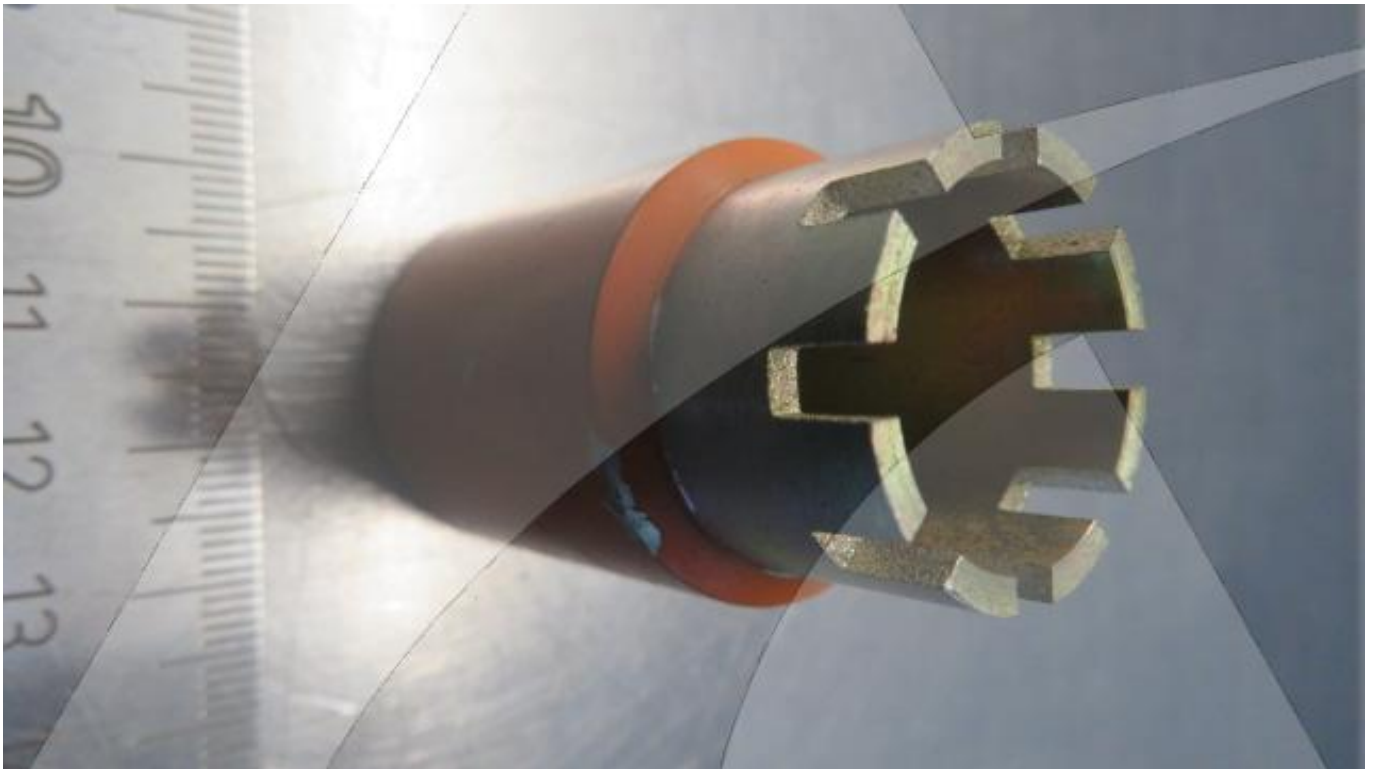

Global Sales:
Units 5 & 6, Oak Tree Place,
Matford Business Park
Exeter. Devon. EX2 8WA, UK.

Head Office:
7178 Headley ST SE,
PO Box 649
Ada, MI 49301 USA.

Part Number: J47566
Description: ADAPTER NLG CNTR PIN
ATP Serial Number: PMH0000000EXT
Date: 2026-06-13

Image: 2 of 8