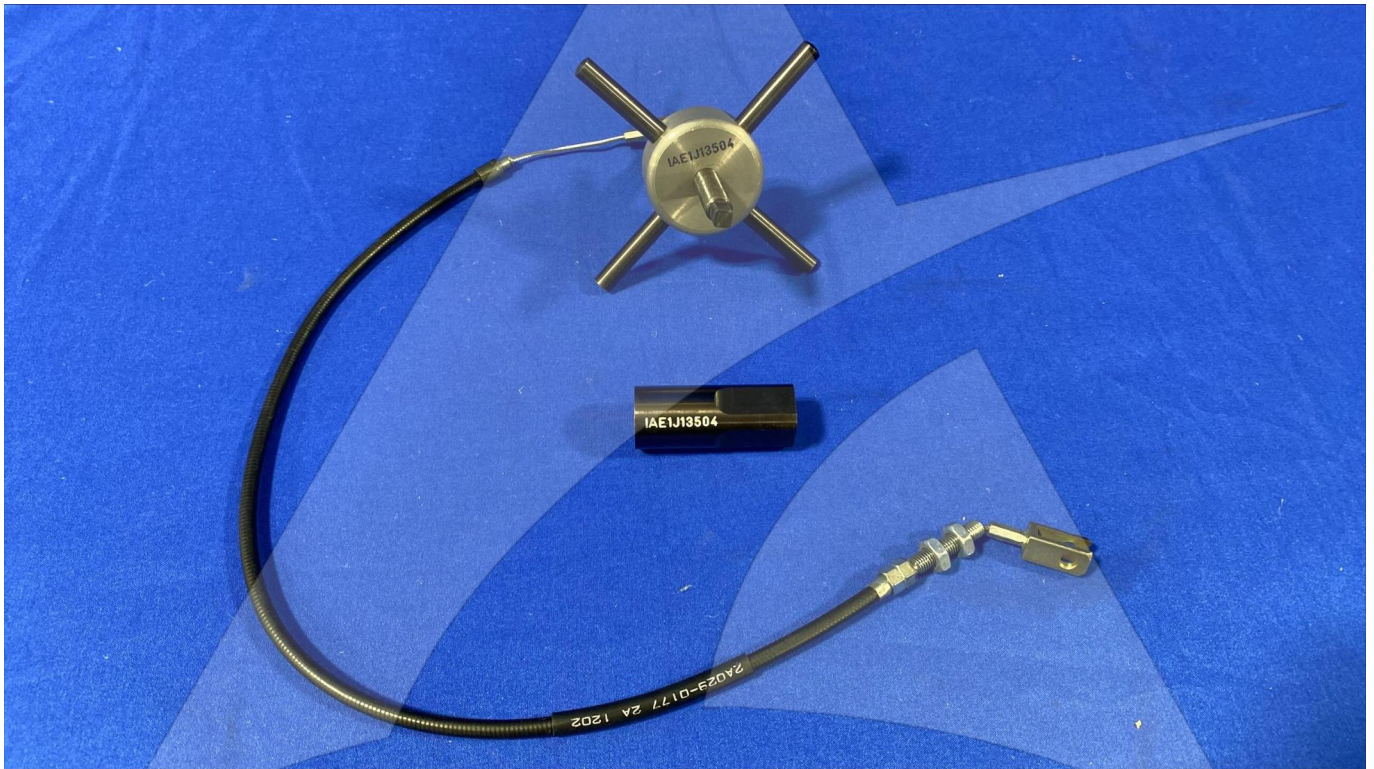

Global Sales:
Units 5 & 6, Oak Tree Place,
Matford Business Park
Exeter. Devon. EX2 8WA, UK.

Head Office:
7178 Headley ST SE,
PO Box 649
Ada, MI 49301 USA.

Part Number: IAE1J13504
Description: PULLER ACC
ATP Serial Number: PMH0037025EXT
Date: 2026-07-02

Image: 2 of 4