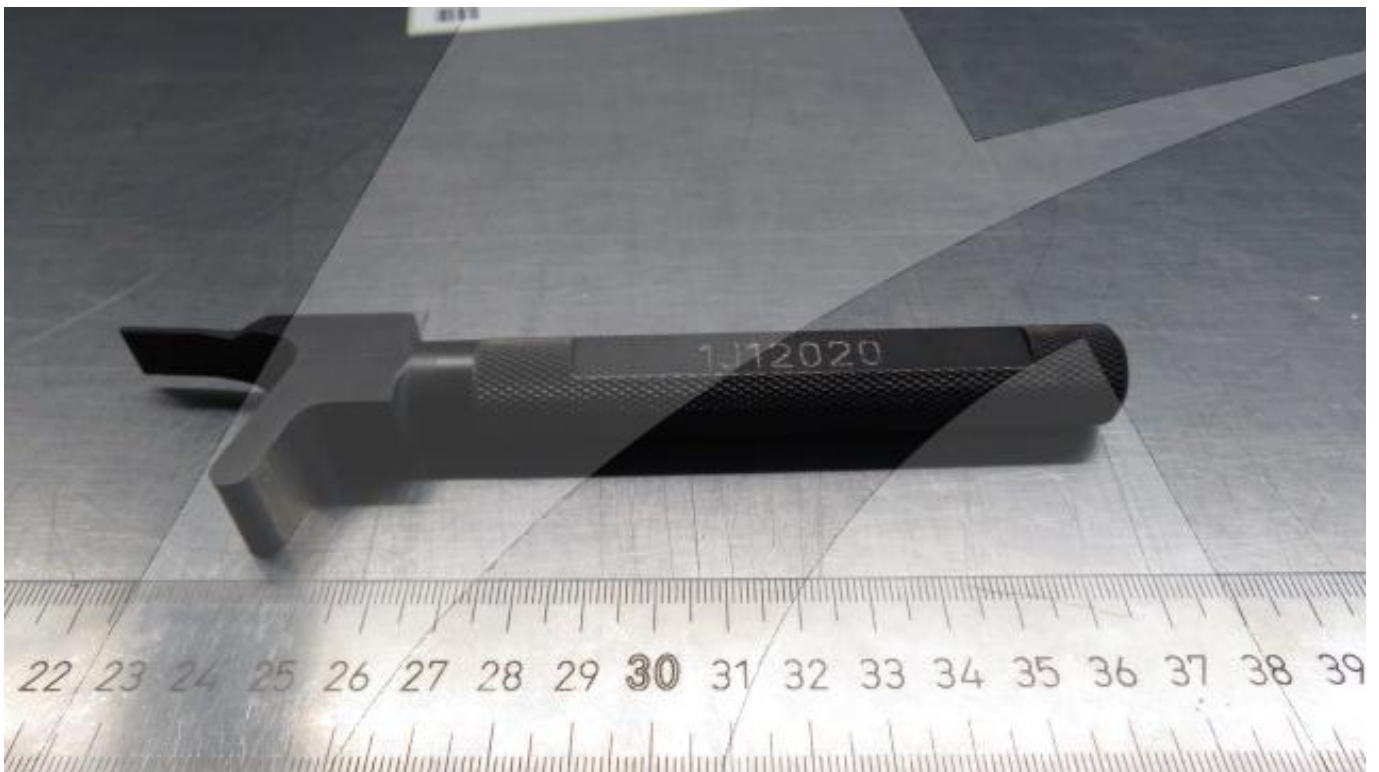

Global Sales:
Units 5 & 6, Oak Tree Place,
Matford Business Park
Exeter. Devon. EX2 8WA, UK.

Head Office:
7178 Headley ST SE,
PO Box 649
Ada, MI 49301 USA.

Part Number: IAE1J12020
Description: PULLER INLET CONE
ATP Serial Number: PMH0000000EXT
Date: 2026-06-26

Image: 1 of 4

Global Sales:
Units 5 & 6, Oak Tree Place,
Matford Business Park
Exeter. Devon. EX2 8WA, UK.

Head Office:
7178 Headley ST SE,
PO Box 649
Ada, MI 49301 USA.

Part Number: IAE1J12020
Description: PULLER INLET CONE
ATP Serial Number: PMH0000000EXT
Date: 2026-06-26