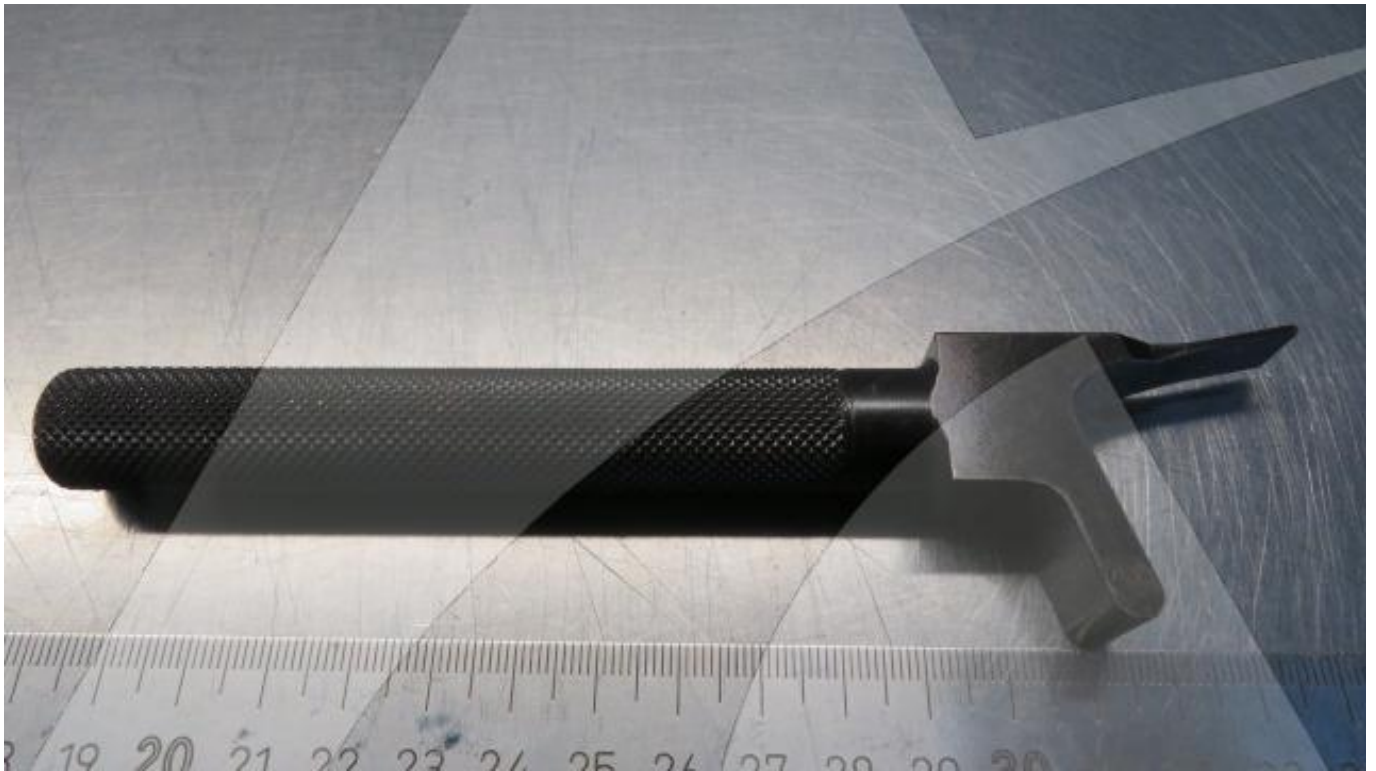

Global Sales:
Units 5 & 6, Oak Tree Place,
Matford Business Park
Exeter. Devon. EX2 8WA, UK.

Head Office:
7178 Headley ST SE,
PO Box 649
Ada, MI 49301 USA.

Part Number: IAE1J12020
Description: PULLER INLET CONE
ATP Serial Number: PMH0000000EXT
Date: 2026-06-26

Image: 1 of 4

Global Sales:
Units 5 & 6, Oak Tree Place,
Matford Business Park
Exeter. Devon. EX2 8WA, UK.

Head Office:
7178 Headley ST SE,
PO Box 649
Ada, MI 49301 USA.

Part Number: IAE1J12020
Description: PULLER INLET CONE
ATP Serial Number: PMH0000000EXT
Date: 2026-06-26