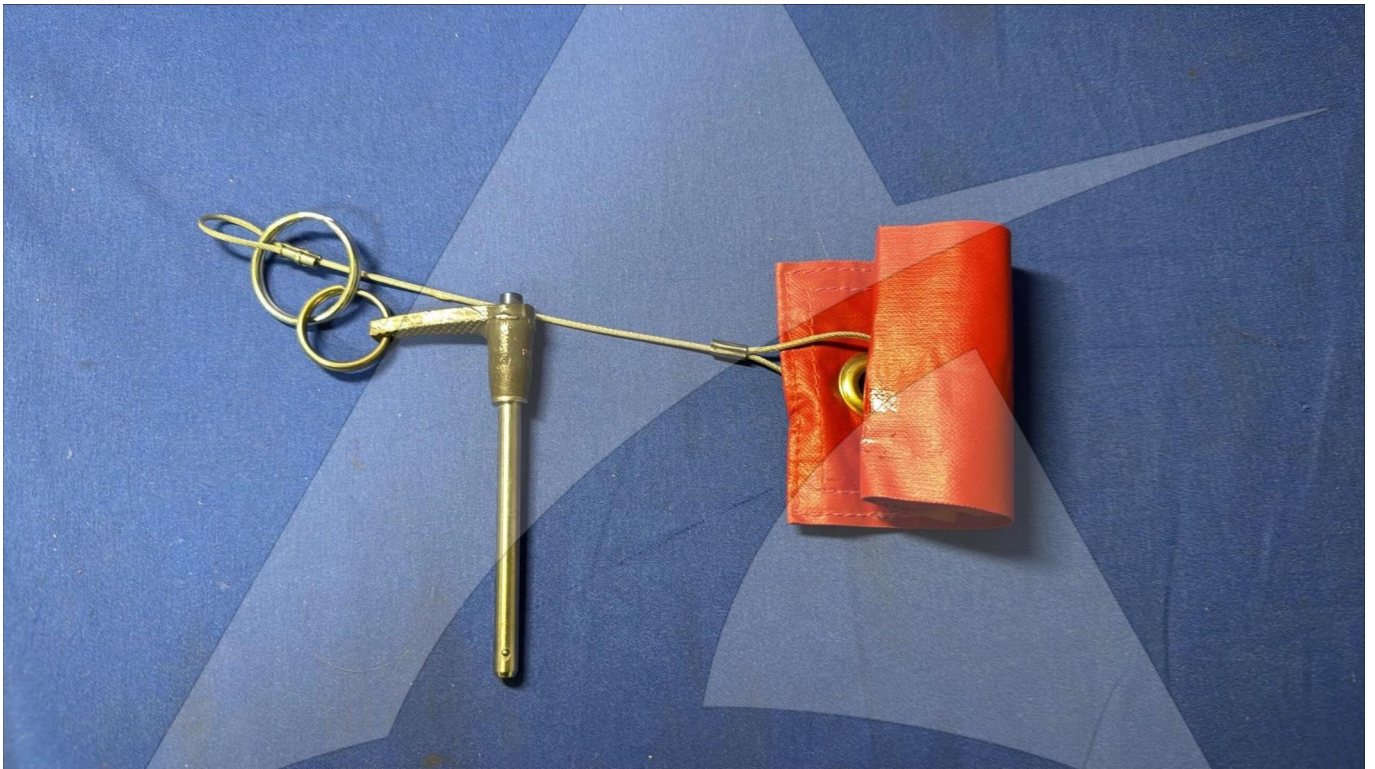

Global Sales:  
Units 5 & 6, Oak Tree Place,  
Matford Business Park  
Exeter. Devon. EX2 8WA, UK.

Head Office:  
7178 Headley ST SE,  
PO Box 649  
Ada, MI 49301 USA.

**Part Number:** G601R101104-1  
**Description:** PIN - NLG GROUND LOCK  
**ATP Serial Number:** PMH0000000EXT  
**Date:** 2026-06-14

**Image:** 1 of 2

Global Sales:  
Units 5 & 6, Oak Tree Place,  
Matford Business Park  
Exeter. Devon. EX2 8WA, UK.

Head Office:  
7178 Headley ST SE,  
PO Box 649  
Ada, MI 49301 USA.

**Part Number:** G601R101104-1  
**Description:** PIN - NLG GROUND LOCK  
**ATP Serial Number:** PMH0000000EXT  
**Date:** 2026-06-14