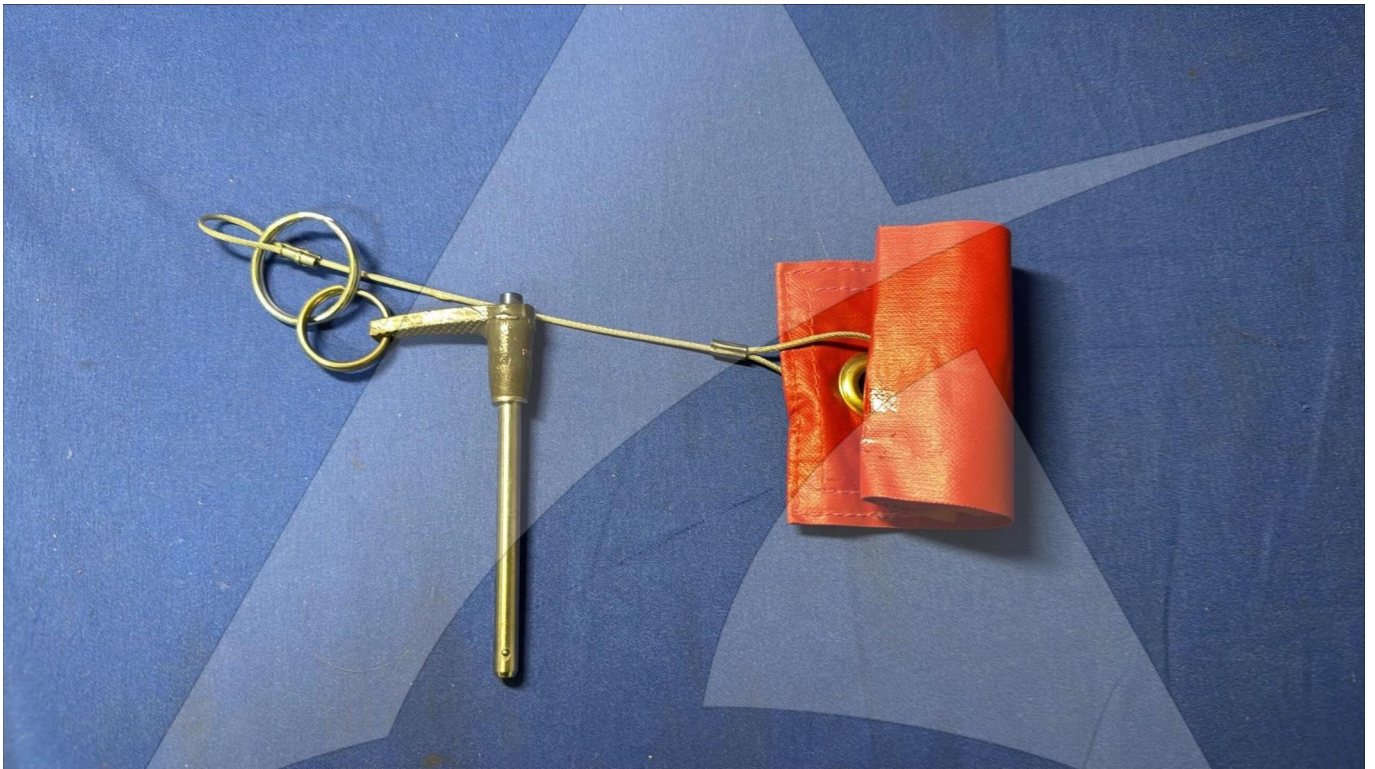

Global Sales:  
Units 5 & 6, Oak Tree Place,  
Matford Business Park  
Exeter. Devon. EX2 8WA, UK.

Head Office:  
7178 Headley ST SE,  
PO Box 649  
Ada, MI 49301 USA.

**Part Number:** G601R101104-1  
**Description:** PIN - NLG GROUND LOCK  
**ATP Serial Number:** PMH0000000EXT  
**Date:** 2026-06-13

**Image:** 1 of 2

Global Sales:  
Units 5 & 6, Oak Tree Place,  
Matford Business Park  
Exeter. Devon. EX2 8WA, UK.

Head Office:  
7178 Headley ST SE,  
PO Box 649  
Ada, MI 49301 USA.

**Part Number:** G601R101104-1  
**Description:** PIN - NLG GROUND LOCK  
**ATP Serial Number:** PMH0000000EXT  
**Date:** 2026-06-13