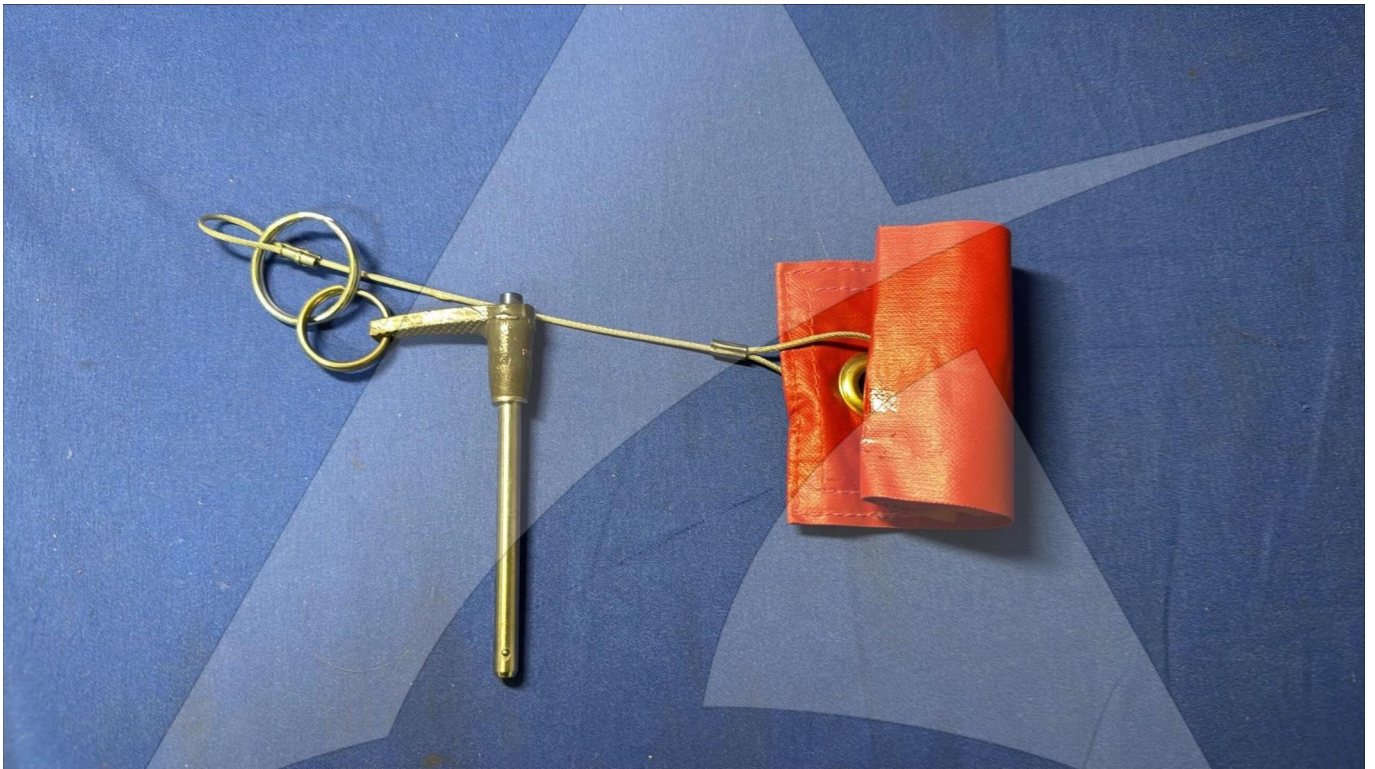

Global Sales:  
Units 5 & 6, Oak Tree Place,  
Matford Business Park  
Exeter. Devon. EX2 8WA, UK.

Head Office:  
7178 Headley ST SE,  
PO Box 649  
Ada, MI 49301 USA.

**Part Number:** G601R101104-1  
**Description:** PIN - NLG GROUND LOCK  
**ATP Serial Number:** PMH0000000EXT  
**Date:** 2026-04-27

**Image:** 1 of 2

Global Sales:  
Units 5 & 6, Oak Tree Place,  
Matford Business Park  
Exeter. Devon. EX2 8WA, UK.

Head Office:  
7178 Headley ST SE,  
PO Box 649  
Ada, MI 49301 USA.

**Part Number:** G601R101104-1  
**Description:** PIN - NLG GROUND LOCK  
**ATP Serial Number:** PMH0000000EXT  
**Date:** 2026-04-27